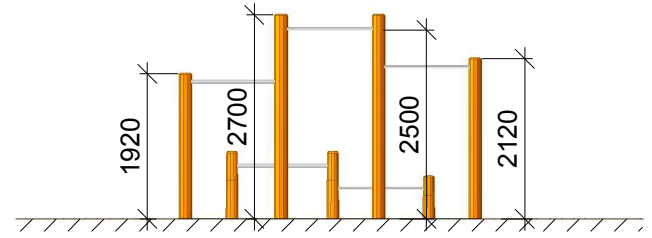

<b>NORLEG</b>	
Fitness natur	
FN15120 - FN15116	
Dato 24.02.2016	REV. -

< 2500

≥ EN 1176

This drawing is the property of NORLEG and pursuant to current legislation may not be copied, transferred to or used by any third party. Should this drawing be used, a fee of 10% of the assumed contract price will be charged.

1:100