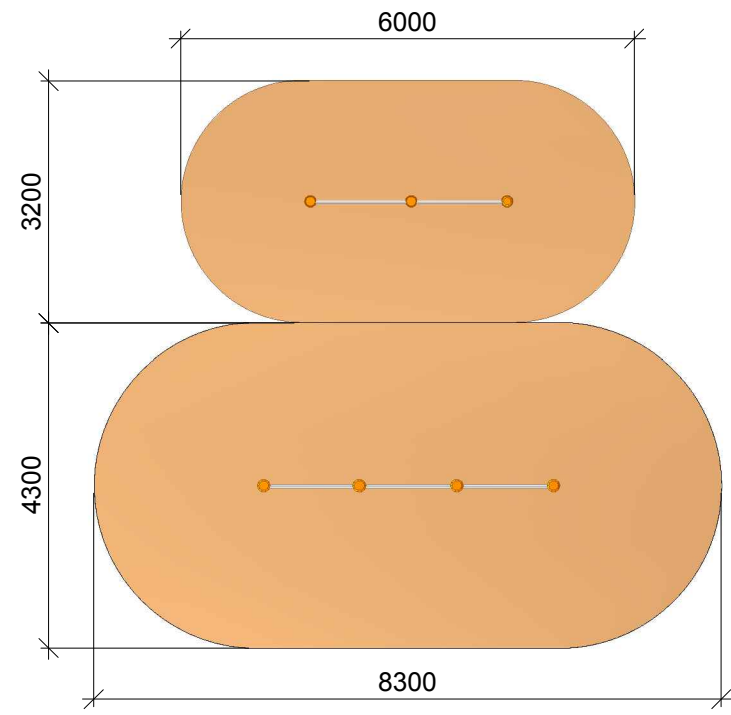

<b>NORLEG</b>	
Fitness natur	
FN15120 - FN15116	
Dato 24.02.2016	REV. -

< 2500

≥ EN 1176

This drawing is the property of NORLEG and pursuant to current legislation may not be copied, transferred to or used by any third party. Should this drawing be used, a fee of 10% of the assumed contract price will be charged.

1:100