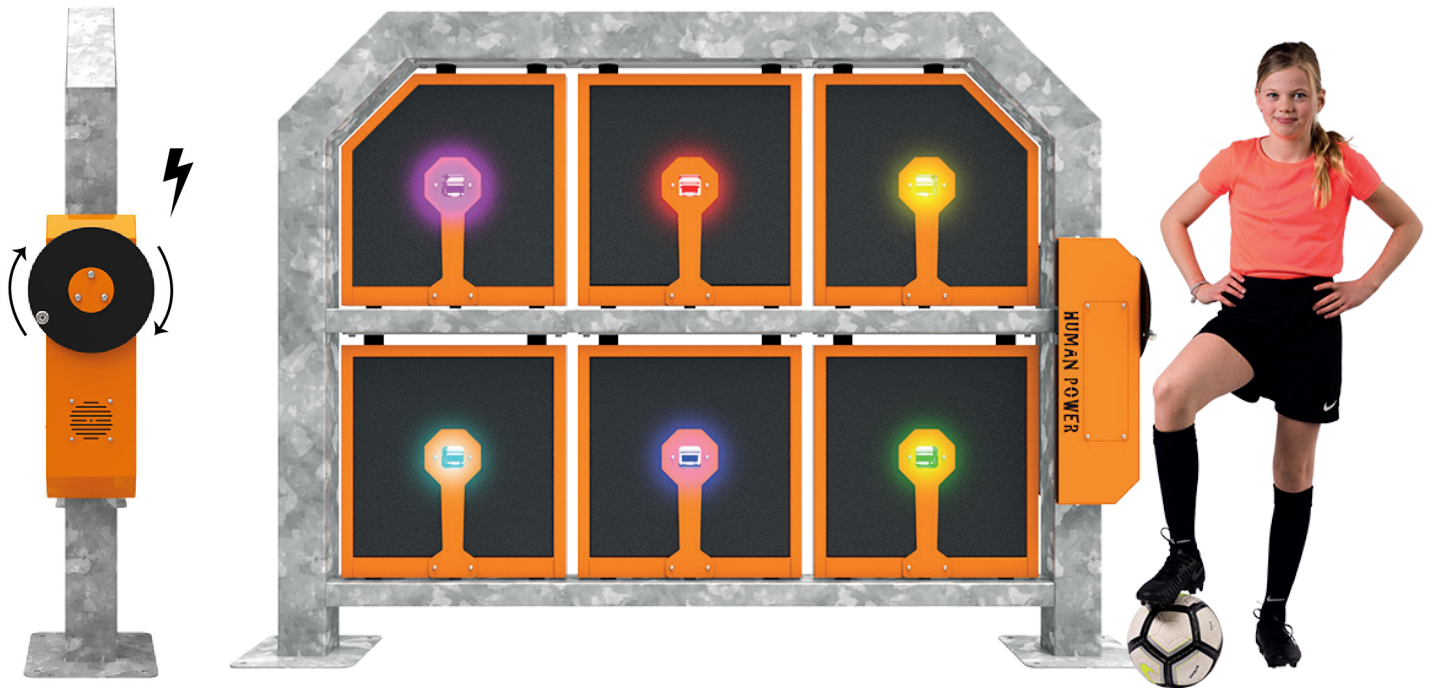

LxWxH 2220x300x1600 mm

EN1176-1:2017

250 kg

ShotSpot

The ShotSpot is a unique piece of playground equipment. Spin the handle, generate Human Powered Energy, pick one of the 3 games and go! Play with a group of friends or by yourself, play on one side or the other side! Play with a ball or use your hands and feet! The ShotSpot can be used in a variety of ways.

There are 6 panels on the ShotSpot which have a sensor and a bright LED inside. Games are played by hitting these panels. There are 3 games to choose from: Sharpshooter, Music and Goal Keeper. The ShotSpot stimulates the user to use their brains and muscles. Installation of the ShotSpot is easy because there is no need for external electricity or batteries, the user generates the energy!

playNETIC

Human Powered Play

All Playnetic products are 100% Human Powered. The user generates the energy. There is no need for external electricity or batteries.

All Playnetic products enhance the playing experience through beautiful audio design.

All Playnetic products are weather resistant.

Playnetic products can enrich the playing experience through LED lighting technology.

Playnetic products offer fun, exciting and challenging games through brightly illuminated push buttons or other forms of input.