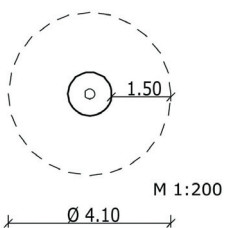

1.52 Bouncing plate »Dolphin«

Description:

Bouncing plate »Dolphin«
 d ~ 1.1 m; h ~ 1.3 m
 Dolphin d ~ 35 cm; h ~ 0.95 m
 Base 18 mm
 plywood
 colour: blue
 3 Grips (stainless steel)
 3 Springs (yellow)
 1 Deep anchor 11.1.2
 coloured design