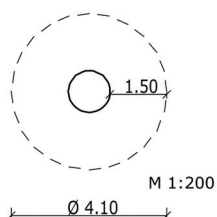

SIK-Holz®
Spielen – Individuell – Kreativ

master enterprise for wood sculpture
© SIK-Holzgestaltungs GmbH