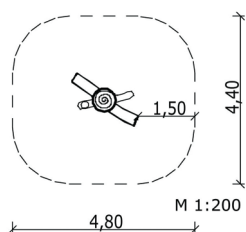

7.5.3 Snail on trunk with marble game

Description:

Play sculpture »Snail on trunk with marble game«

1 Snail

d ~ 0.25 m; l ~ 1.5 m

1 Snail shell

d ~ 0.8 m

h (total): ~ 0.8 m

incorporated marble run

drip pan in the snail tail

1 Trunk

d ~ 20 cm; l ~ 2.0 m

1 Deep anchor 11.1.5,1

1 Deep anchor 11.1.5

coloured design

Gr. 7 – Play sculptures & sensory games

all age groups

-

0.80 m

from 3

20.00 m²

about 200 kg

2 installers at 1.5 h; + equipment

each 1 deep anchor 11.1.5,1 / 11.1.5