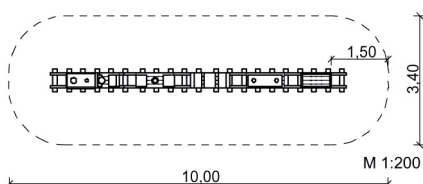

Description:

Locomotive

l = 1.4 m; w = 0.4 m; h = 1.1 m  
2 deep anchors 11.1.5  
order-no. 6.1.1

Brake wagon

l = 1.0 m; w = 0.4 m; h = 0.5 m  
2 deep anchors 11.1.5  
order-no. 6.1.2

Dining wagon

l = 1.0 m; w = 0.4 m; h = 0.5 m  
2 deep anchors 11.1.5  
order-no. 6.1.3

Tank wagon

l = 1.0 m; w = 0.4 m; h = 0.6 m  
2 deep anchors 11.1.5  
order-no. 6.1.4

Tender

l = 0.8 m; w = 0.4 m; h = 0.6 m  
2 deep anchors 11.1.5  
order-no. 6.1.5

Rails (narrow)

single lengths 1.5 - 2.0 m  
w = 0.6 m; h = 0.15 m  
2 deep anchors 11.1.3  
order-no. 6.1.6

colour: robinia bright

Note: no deep anchors necessary for train elements, when train combined with rails

Gr. 6 - Play Mobiles

1 - 5 years

~ 10 children

0.60 m

from 3

34.00 m<sup>2</sup>