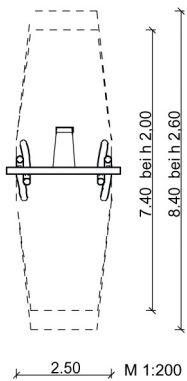

4.1.1.10

**1-Seat Swing; h = 2.0 m**

*Description:*

1-Seat Swing  
 b = 2.5 m; h = 2.0 m  
 1 Swing seat  
 2 Singular joints  
 Colour: robinia bright

<b>Gr.</b>	4 - Swings, Runways, Carousels
	2 - 4 years
	1 child
	1.30 m
	from 5
	16.50 m <sup>2</sup>
	about 320 kg; biggest about 65 kg
	2 installers at 4 h; + equipment
	4
	0.40 m <sup>3</sup>