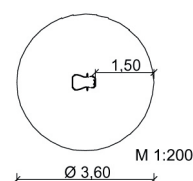

master enterprise for wood sculpture
© SIK-Holzgestaltungs GmbH