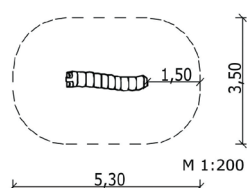

SIK-Holz®
Spielen – Individuell – Kreativ

master enterprise for wood sculpture
© SIK-Holzgestaltungs GmbH