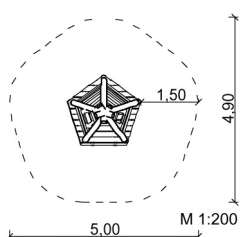

3.29.1 Small tepee

Description:

Small tepee
 Base: $\varnothing \sim 2.0$ m
 h (total): 2.5 m
 h (platform): 0.25 m
 2 Window openings
 3 Built-in benches
 1 Table
 colour: robinia bright

alternative: 3.29.1.2 Small tepee (without platform)

Gr.	3 – Playhouses
	1 – 6 years
	~ 4 children
	0.25 m
	from 1
	20.00 m ²
	about 400 kg
	2 installers at 3 h; + equipment
	5
	~ 0.30 m ³

 Certificate No. Z1A 14 09 15064 120

master enterprise for wood sculpture
 © SIK-Holzgestaltungs GmbH