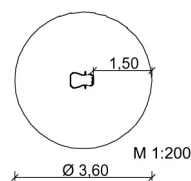

master enterprise for wood sculpture
© SIK-Holzgestaltungs GmbH