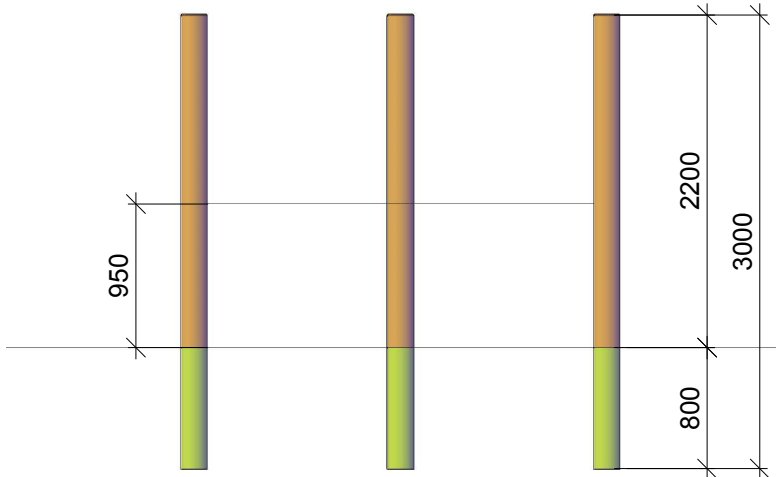

<b>NORLEG</b>	
Hænge ud net	
LE 20940	
27.11.2014	REV. -

< 950

≥ EN 1176

1:50

1:75

This drawing is the property of NORLEG and pursuant to current legislation may not be copied, transferred to or used by any third party. Should this drawing be used, a fee of 10% of the assumed contract price will be charged.