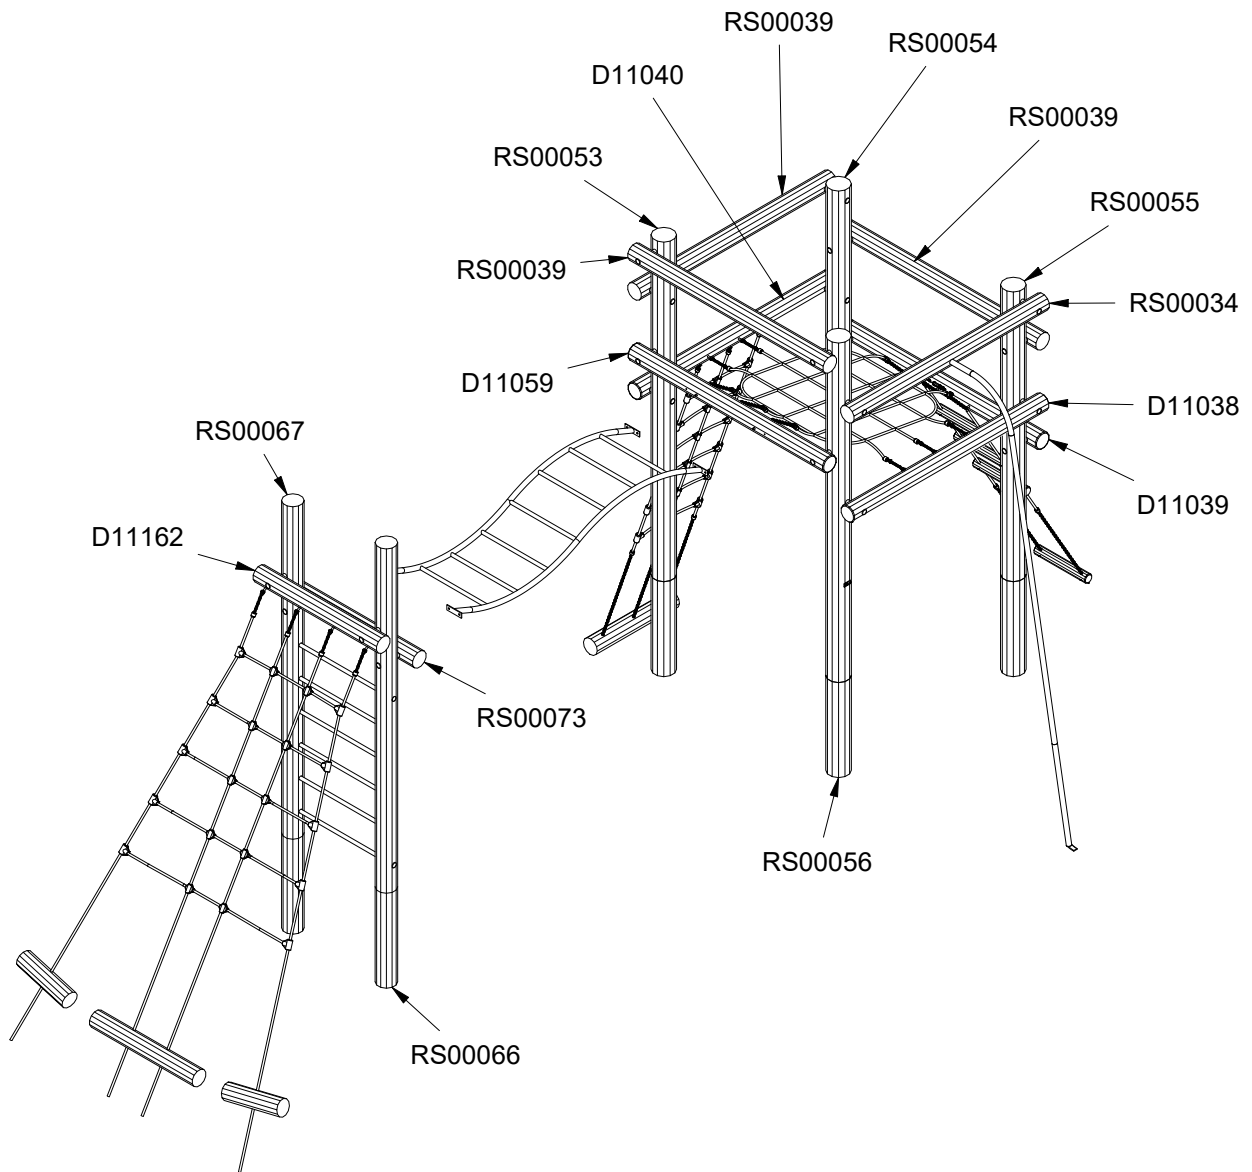

12t

2

47m²

9,7 x 6,6 x 2,3 m

~722 kg

0,23m³

Ø16x360cm

80kg

Parts List

QTY	PART NO	DESCRIP.
1	D11038	Ø120-140x1900mm, w. fittings
1	D11039	Ø120-140x1900mm, w. fittings
1	D11040	Ø120-140x1900mm, w. fittings
1	D11059	Ø120-140x1900mm, w. fittings
1	D11162	Ø120-140x1200mm, w. fittings
1	RS00034	Ø120/140mm
3	RS00039	Ø120/140mm
1	RS00053	Ø160-180x3660mm
1	RS00054	Ø160-180x3240mm
1	RS00055	Ø160-180x3240mm
1	RS00056	Ø160-180x3660mm
1	RS00066	Ø140-160x3700mm
1	RS00067	Ø140-160x3600mm
1	RS00073	Ø120-140x1200mm
1	LE20370	Sliding pole

Parts List

QTY	PART NO	DESCRIP.
2	LE15104	Rib pole w. thread
4	LE15102	Rib pole w. thread and tip
1	LE20354	Taifun net
1	LE26004	Taifun climbing net
1	LE20364	Taifun
1	LE26022	Taifun net ladder, 200cm
1	LE20370	Sliding pole

Parts List		
QTY	PART NO	DESCRIP.
33	LE13100	Shackle
4	LE15102	Rib pole w. thread and tip
2	LE15104	Rib pole w. thread
5	LE16167	M12 - Ø32 mm
9	LE16224	M12x120mm bolt
21	LE16502	Spacer 6mm
49	LE16556	Ø42/38mm
1	LE26022	Taifun net ladder, 200cm
1	LE16601	Locktite 5ml (Glue)
1	LE20370	Sliding pole