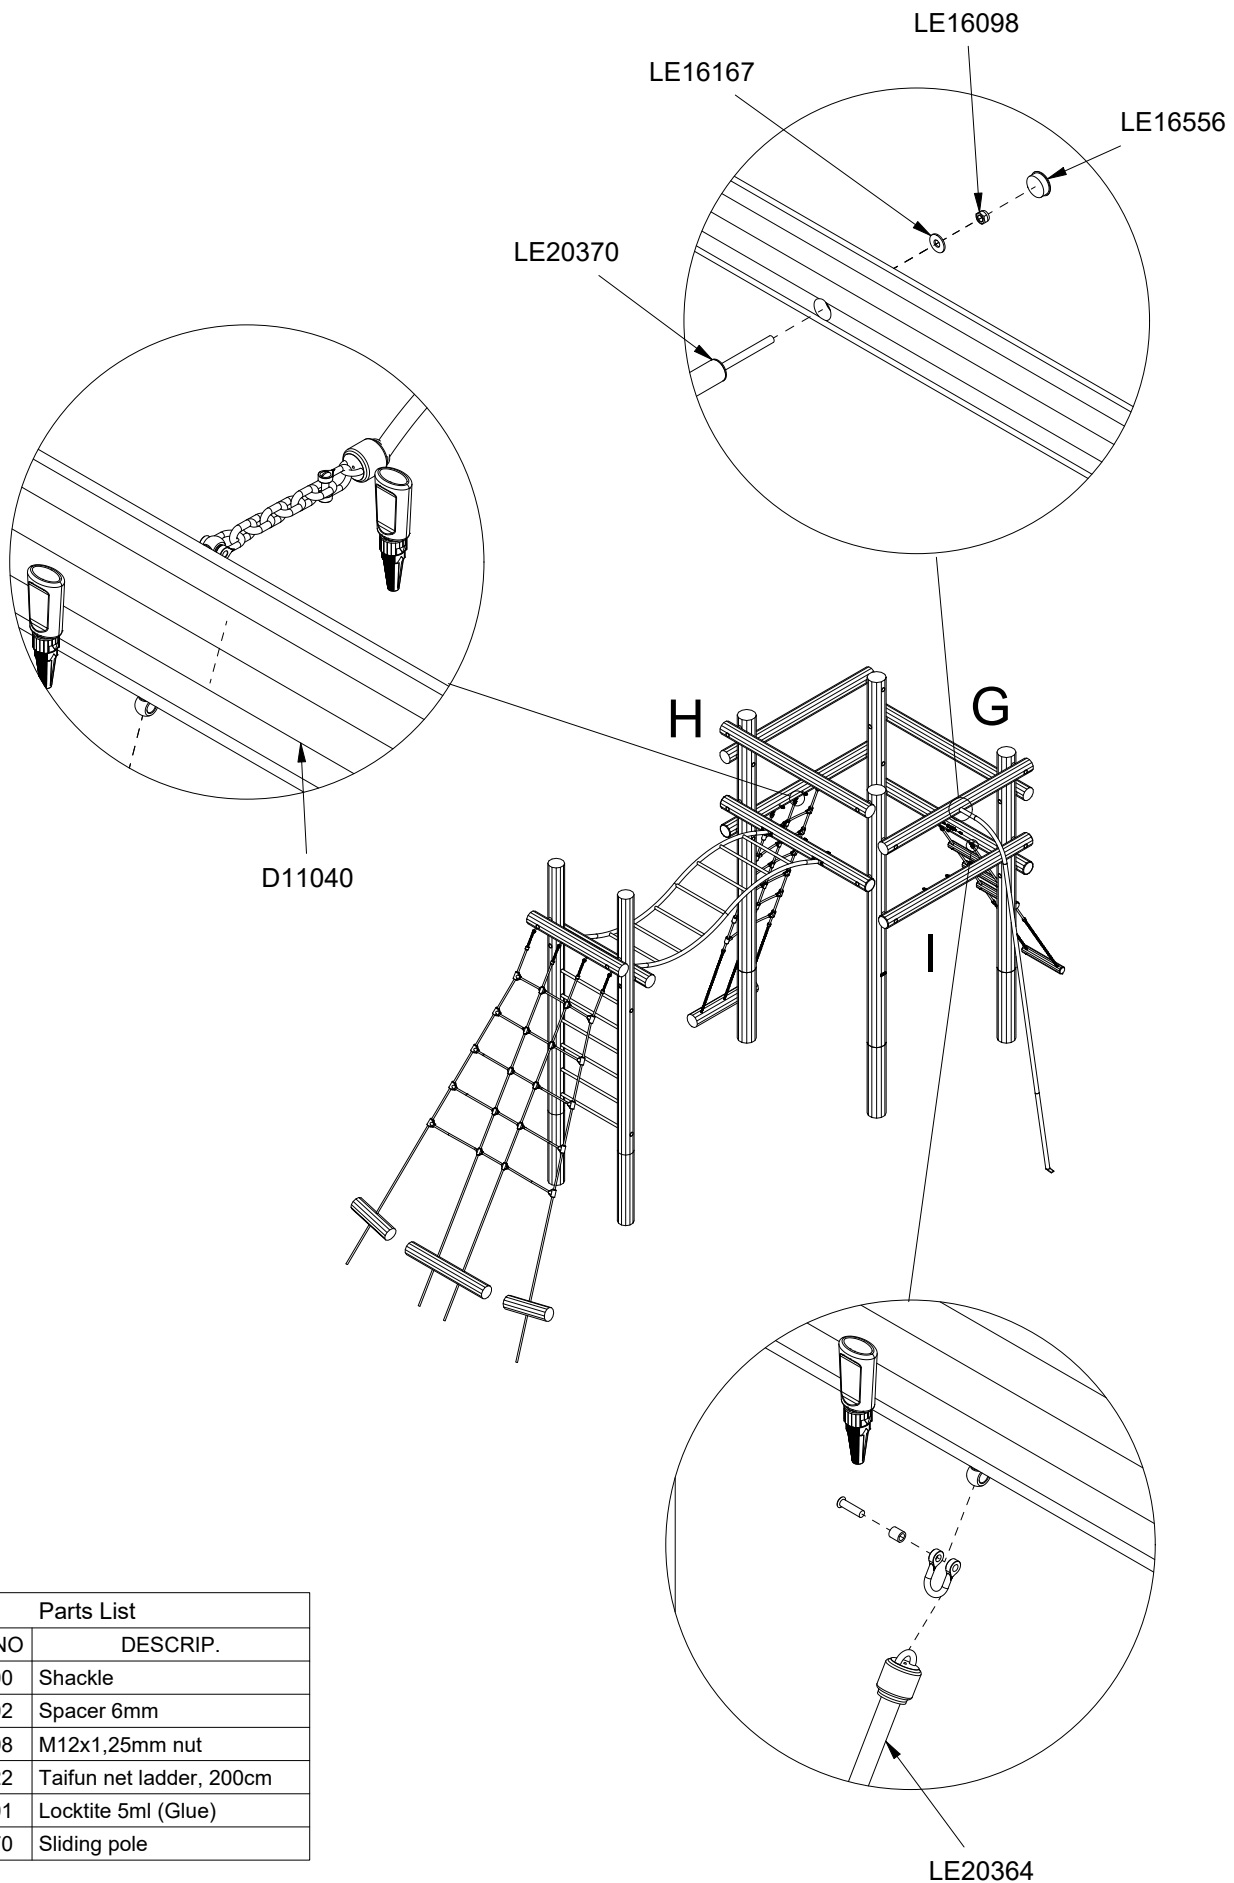

Parts List

QTY	PART NO	DESCRIP.
1	D11038	Ø120-140x1900mm, w. fittings
1	D11039	Ø120-140x1900mm, w. fittings
1	D11040	Ø120-140x1900mm, w. fittings
1	D11059	Ø120-140x1900mm, w. fittings
1	D11162	Ø120-140x1200mm, w. fittings
1	RS00034	Ø120/140mm
3	RS00039	Ø120/140mm
1	RS00053	Ø160-180x3660mm
1	RS00054	Ø160-180x3240mm
1	RS00055	Ø160-180x3240mm
1	RS00056	Ø160-180x3660mm
1	RS00066	Ø140-160x3700mm
1	RS00067	Ø140-160x3600mm
1	RS00073	Ø120-140x1200mm
1	LE20370	Sliding pole

Parts List

QTY	PART NO	DESCRIP.
2	LE15104	Rib pole w. thread
4	LE15102	Rib pole w. thread and tip
1	LE20354	Taifun net
1	LE26004	Taifun climbing net
1	LE20364	Taifun
1	LE26022	Taifun net ladder, 200cm
1	LE20370	Sliding pole

Parts List		
QTY	PART NO	DESCRIP.
21	LE15108	Ø38 x40mm Spacer
20	LE15256	M16x270mm
4	LE16056	M12 cap nut
20	LE16100	M16 nut
40	LE16152	M16 - Ø30 mm
4	LE16156	M10-Ø20
4	LE16168	M12 - Ø24 mm
9	LE16224	M12x120mm bolt
4	LE16322	Ø8x80 Dh
49	LE16556	Ø42/38mm
1	LE20370	Sliding pole

Parts List		
QTY	PART NO	DESCRIP.
33	LE13100	Shackle
4	LE15102	Rib pole w. thread and tip
2	LE15104	Rib pole w. thread
5	LE16167	M12 - Ø32 mm
9	LE16224	M12x120mm bolt
21	LE16502	Spacer 6mm
49	LE16556	Ø42/38mm
1	LE26022	Taifun net ladder, 200cm
1	LE16601	Locktite 5ml (Glue)
1	LE20370	Sliding pole