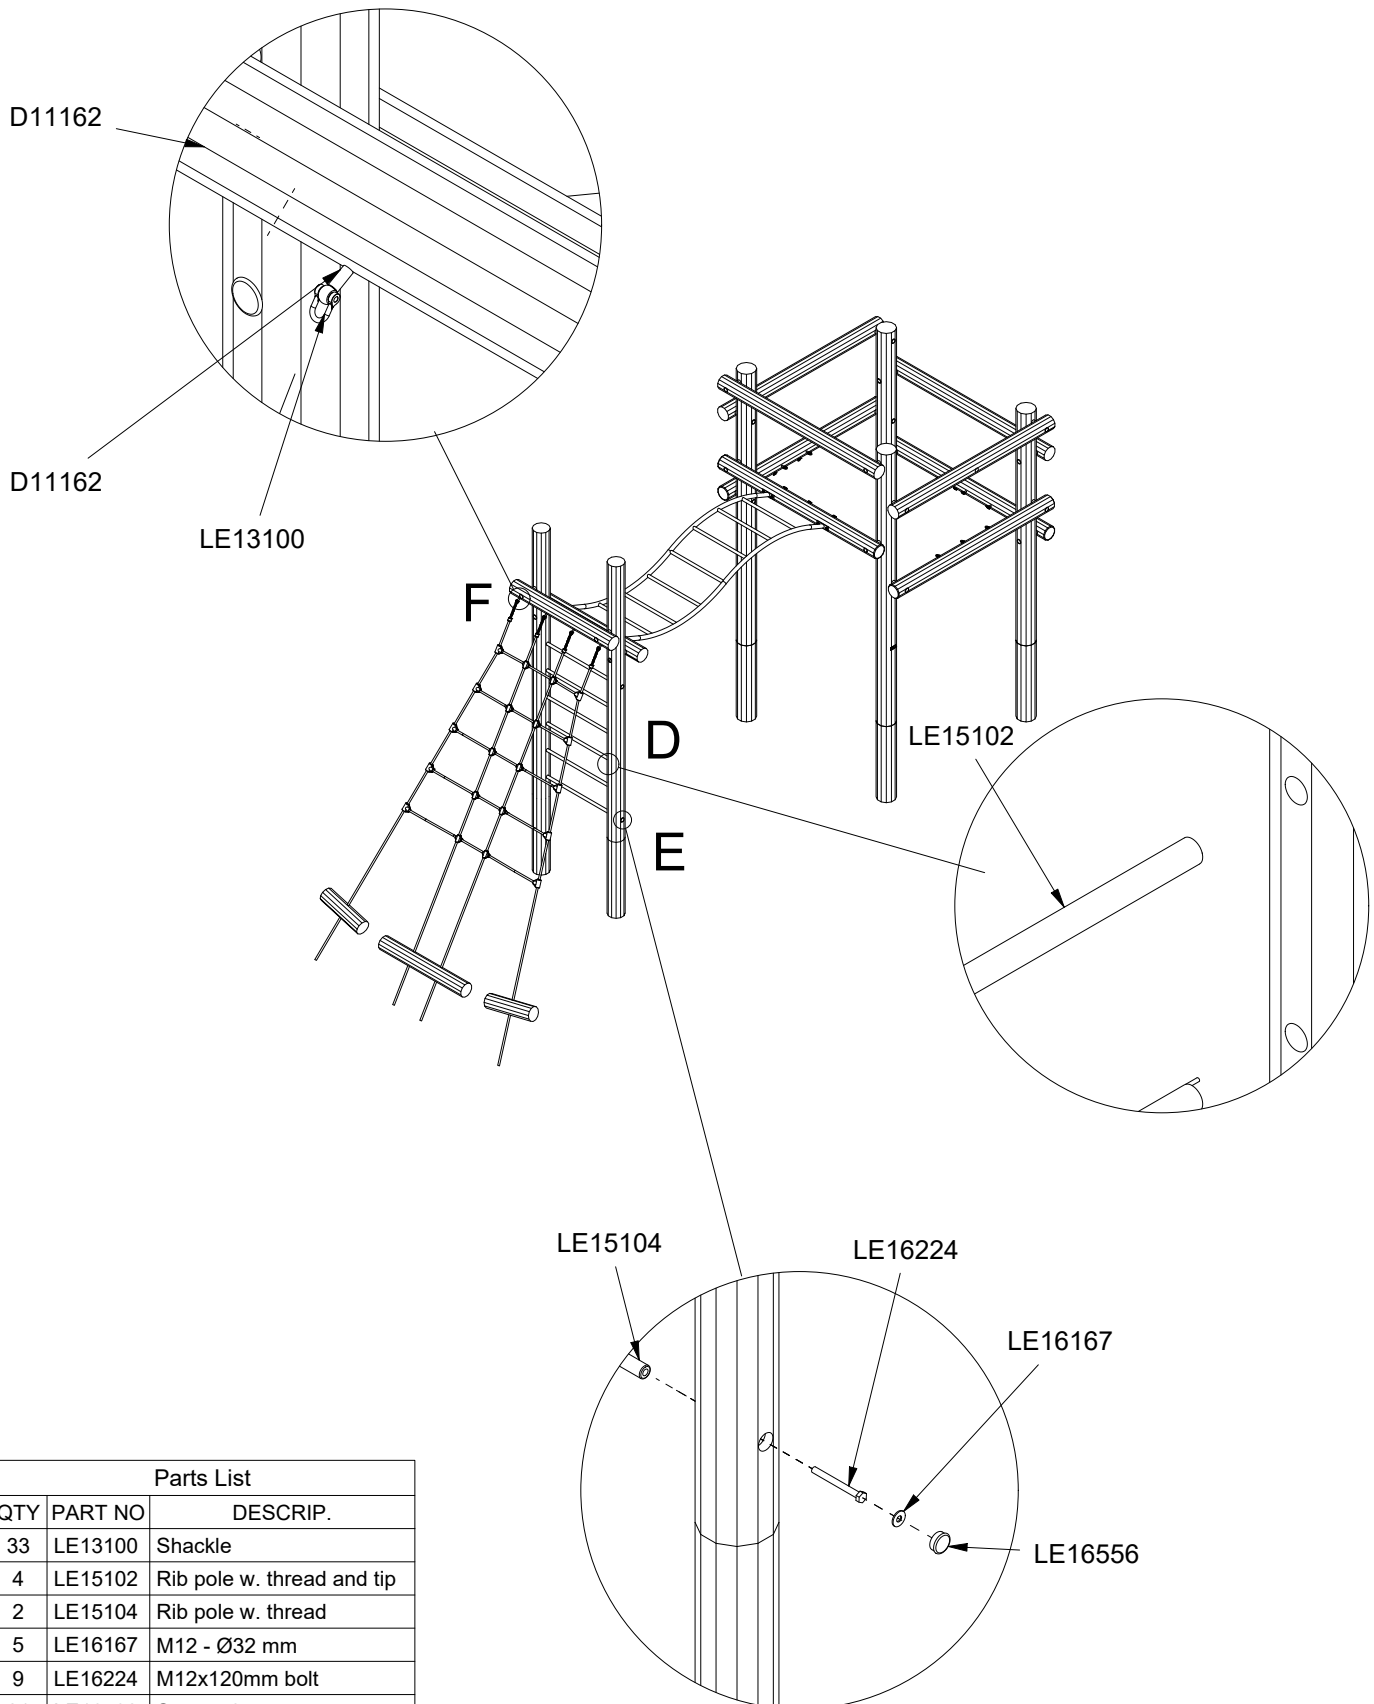

Parts List

QTY	PART NO	DESCRIP.
1	D11038	Ø120-140x1900mm, w. fittings
1	D11039	Ø120-140x1900mm, w. fittings
1	D11040	Ø120-140x1900mm, w. fittings
1	D11059	Ø120-140x1900mm, w. fittings
1	D11162	Ø120-140x1200mm, w. fittings
1	RS00034	Ø120/140mm
3	RS00039	Ø120/140mm
1	RS00053	Ø160-180x3660mm
1	RS00054	Ø160-180x3240mm
1	RS00055	Ø160-180x3240mm
1	RS00056	Ø160-180x3660mm
1	RS00066	Ø140-160x3700mm
1	RS00067	Ø140-160x3600mm
1	RS00073	Ø120-140x1200mm
1	LE20370	Sliding pole

Parts List

QTY	PART NO	DESCRIP.
2	LE15104	Rib pole w. thread
4	LE15102	Rib pole w. thread and tip
1	LE20354	Taifun net
1	LE26004	Taifun climbing net
1	LE20364	Taifun
1	LE26022	Taifun net ladder, 200cm
1	LE20370	Sliding pole

Parts List		
QTY	PART NO	DESCRIP.
21	LE15108	Ø38 x40mm Spacer
20	LE15256	M16x270mm
4	LE16056	M12 cap nut
20	LE16100	M16 nut
40	LE16152	M16 - Ø30 mm
4	LE16156	M10-Ø20
4	LE16168	M12 - Ø24 mm
9	LE16224	M12x120mm bolt
4	LE16322	Ø8x80 Dh
49	LE16556	Ø42/38mm
1	LE20370	Sliding pole

Parts List		
QTY	PART NO	DESCRIP.
33	LE13100	Shackle
4	LE15102	Rib pole w. thread and tip
2	LE15104	Rib pole w. thread
5	LE16167	M12 - Ø32 mm
9	LE16224	M12x120mm bolt
21	LE16502	Spacer 6mm
49	LE16556	Ø42/38mm
1	LE26022	Taifun net ladder, 200cm
1	LE16601	Locktite 5ml (Glue)
1	LE20370	Sliding pole