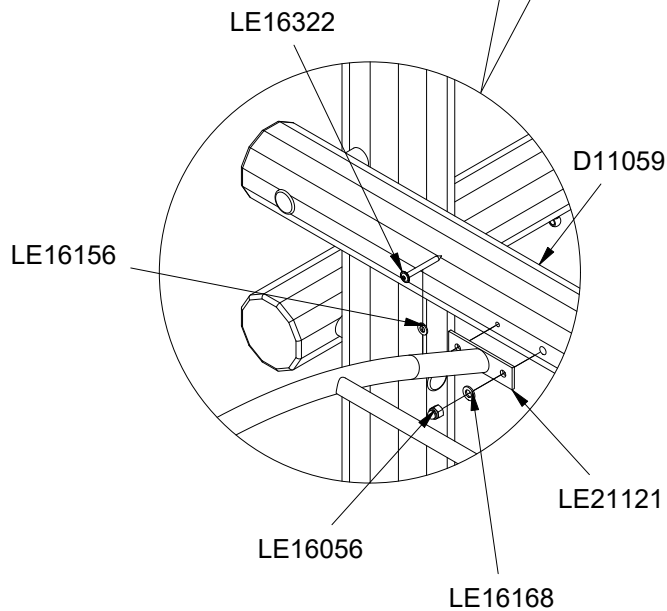

Parts List

QTY	PART NO	DESCRIP.
1	D11038	Ø120-140x1900mm, w. fittings
1	D11039	Ø120-140x1900mm, w. fittings
1	D11040	Ø120-140x1900mm, w. fittings
1	D11059	Ø120-140x1900mm, w. fittings
1	D11162	Ø120-140x1200mm, w. fittings
1	RS00034	Ø120/140mm
3	RS00039	Ø120/140mm
1	RS00053	Ø160-180x3660mm
1	RS00054	Ø160-180x3240mm
1	RS00055	Ø160-180x3240mm
1	RS00056	Ø160-180x3660mm
1	RS00066	Ø140-160x3700mm
1	RS00067	Ø140-160x3600mm
1	RS00073	Ø120-140x1200mm
1	LE20370	Sliding pole

Parts List

QTY	PART NO	DESCRIP.
2	LE15104	Rib pole w. thread
4	LE15102	Rib pole w. thread and tip
1	LE20354	Taifun net
1	LE26004	Taifun climbing net
1	LE20364	Taifun
1	LE26022	Taifun net ladder, 200cm
1	LE20370	Sliding pole

Parts List		
QTY	PART NO	DESCRIP.
21	LE15108	Ø38 x40mm Spacer
20	LE15256	M16x270mm
4	LE16056	M12 cap nut
20	LE16100	M16 nut
40	LE16152	M16 - Ø30 mm
4	LE16156	M10-Ø20
4	LE16168	M12 - Ø24 mm
9	LE16224	M12x120mm bolt
4	LE16322	Ø8x80 Dh
49	LE16556	Ø42/38mm
1	LE20370	Sliding pole

Parts List		
QTY	PART NO	DESCRIP.
33	LE13100	Shackle
4	LE15102	Rib pole w. thread and tip
2	LE15104	Rib pole w. thread
5	LE16167	M12 - Ø32 mm
9	LE16224	M12x120mm bolt
21	LE16502	Spacer 6mm
49	LE16556	Ø42/38mm
1	LE26022	Taifun net ladder, 200cm
1	LE16601	Locktite 5ml (Glue)
1	LE20370	Sliding pole