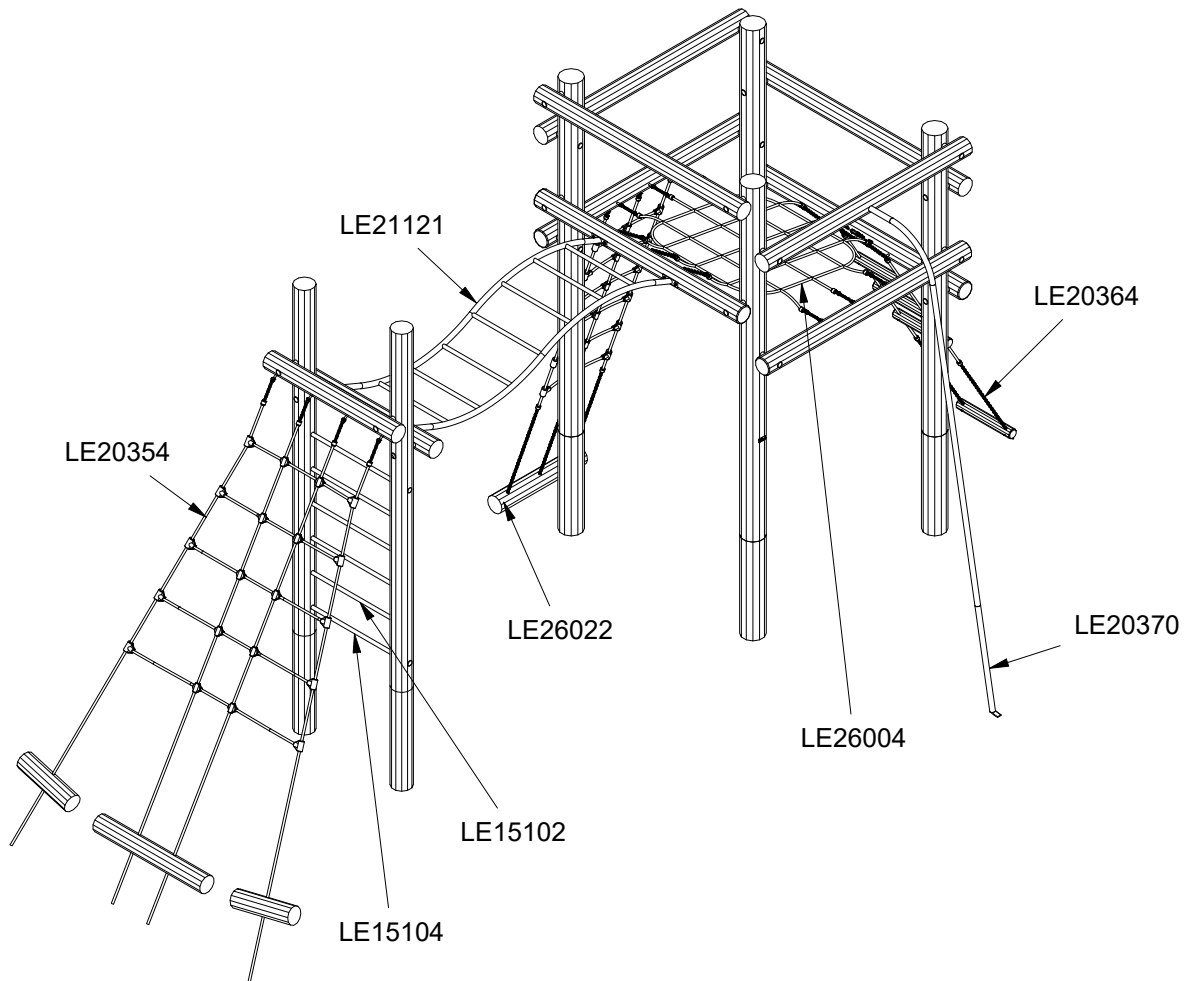

12t

2

47m²

9,7 x 6,6 x 2,3 m

~722 kg

0,23m³

Ø16x360cm

80kg

Parts List

QTY	PART NO	DESCRIP.
1	D11038	Ø120-140x1900mm, w. fittings
1	D11039	Ø120-140x1900mm, w. fittings
1	D11040	Ø120-140x1900mm, w. fittings
1	D11059	Ø120-140x1900mm, w. fittings
1	D11162	Ø120-140x1200mm, w. fittings
1	RS00034	Ø120/140mm
3	RS00039	Ø120/140mm
1	RS00053	Ø160-180x3660mm
1	RS00054	Ø160-180x3240mm
1	RS00055	Ø160-180x3240mm
1	RS00056	Ø160-180x3660mm
1	RS00066	Ø140-160x3700mm
1	RS00067	Ø140-160x3600mm
1	RS00073	Ø120-140x1200mm
1	LE20370	Sliding pole

Parts List

QTY	PART NO	DESCRIP.
2	LE15104	Rib pole w. thread
4	LE15102	Rib pole w. thread and tip
1	LE20354	Taifun net
1	LE26004	Taifun climbing net
1	LE20364	Taifun
1	LE26022	Taifun net ladder, 200cm
1	LE20370	Sliding pole

Parts List		
QTY	PART NO	DESCRIP.
33	LE13100	Shackle
4	LE15102	Rib pole w. thread and tip
2	LE15104	Rib pole w. thread
5	LE16167	M12 - Ø32 mm
9	LE16224	M12x120mm bolt
21	LE16502	Spacer 6mm
49	LE16556	Ø42/38mm
1	LE26022	Taifun net ladder, 200cm
1	LE16601	Locktite 5ml (Glue)
1	LE20370	Sliding pole