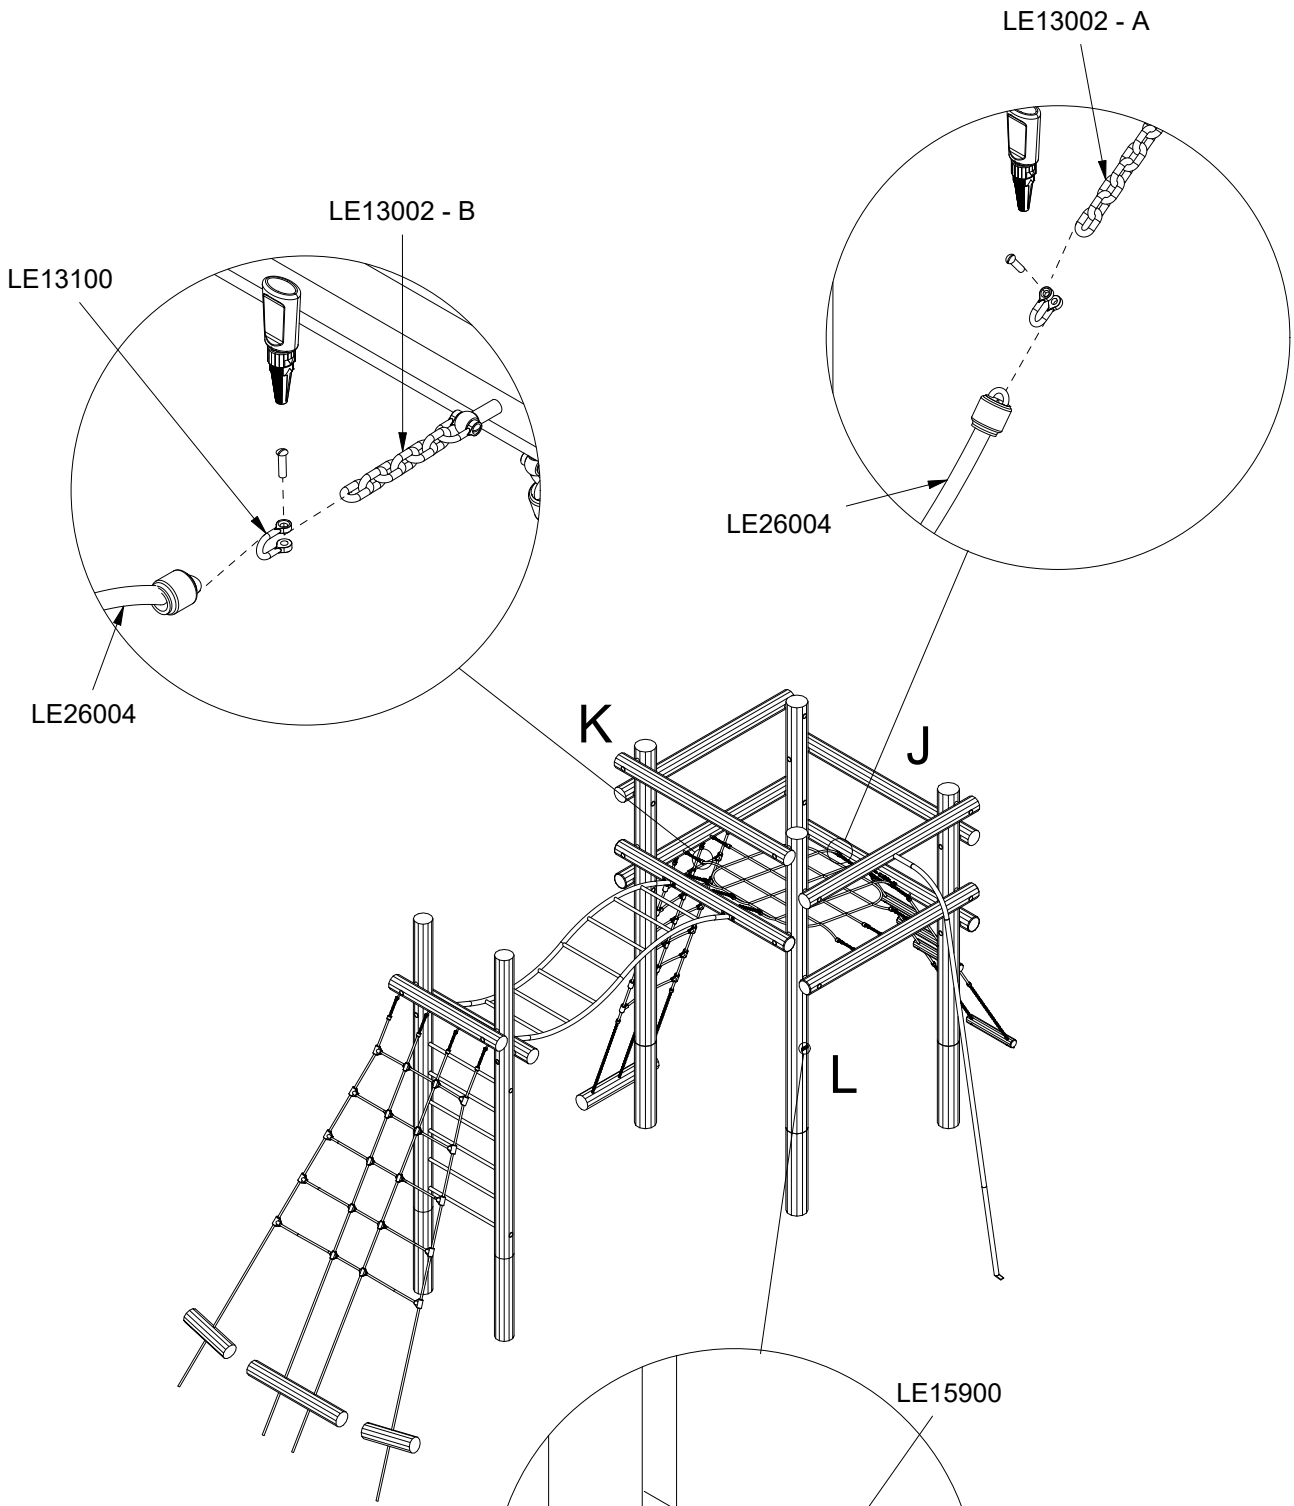

Parts List		
QTY	PART NO	DESCRIP.
33	LE13100	Shackle
21	LE16502	Spacer 6mm
6	LE13002 - A	Chain long
6	LE13002 - B	Chain short
1	LE15900	Name tag
2	LE15901	3x16, PH
1	LE20370	Sliding pole