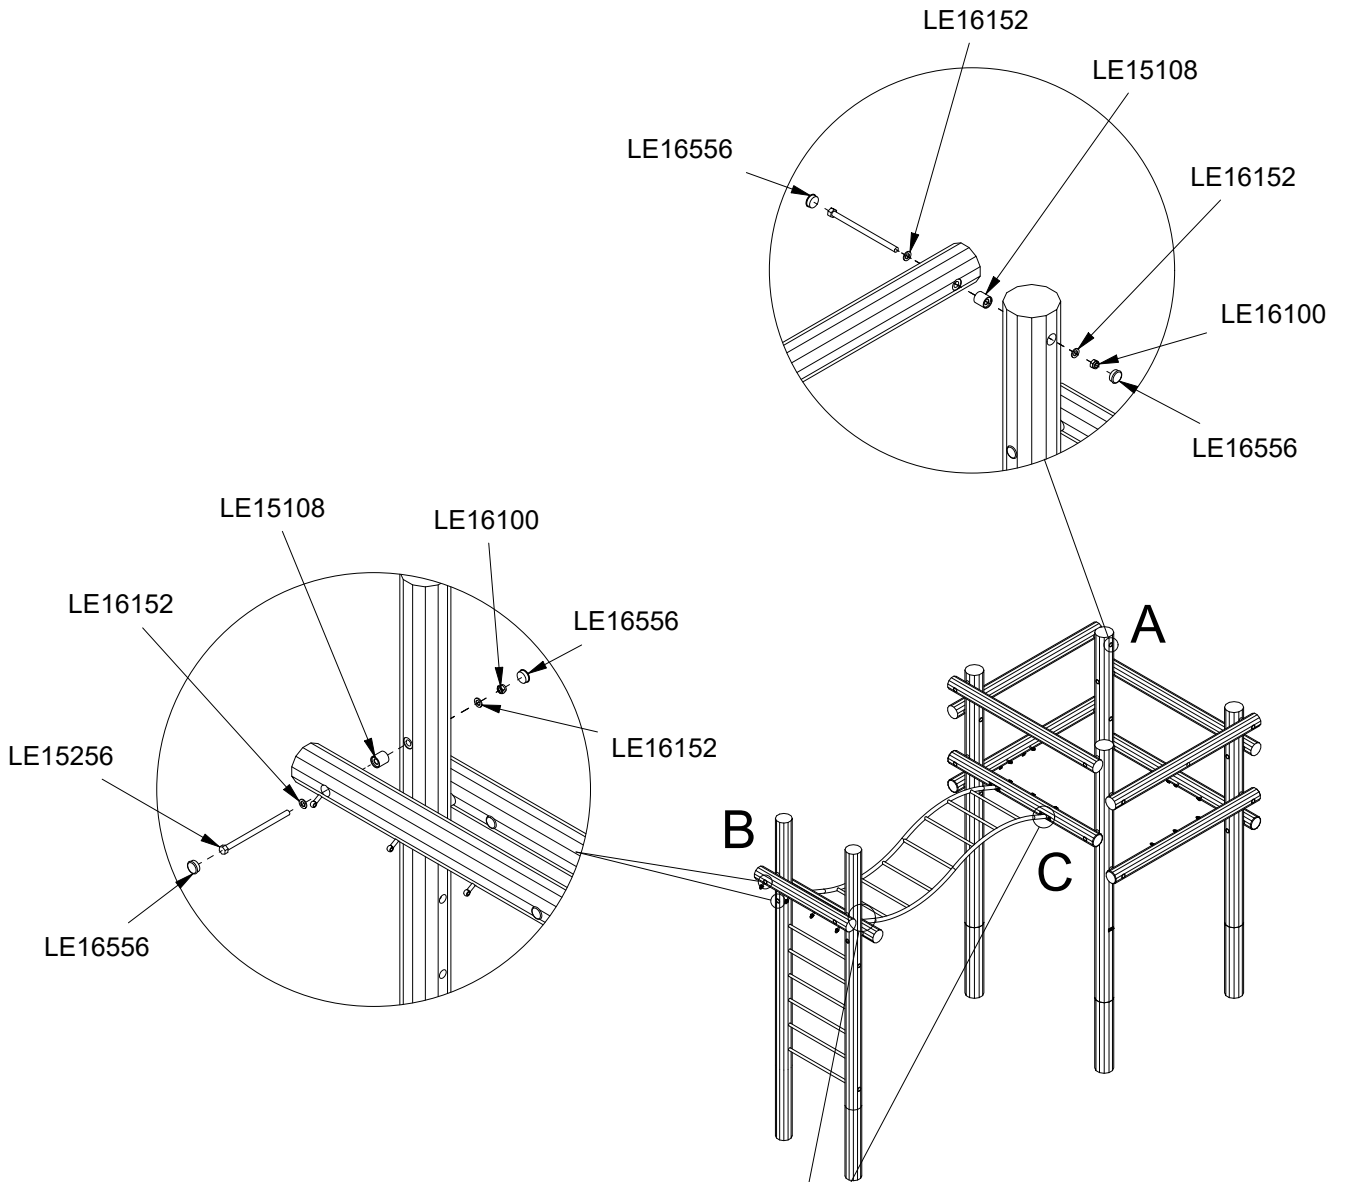

Parts List

QTY	PART NO	DESCRIP.
1	D11038	Ø120-140x1900mm, w. fittings
1	D11039	Ø120-140x1900mm, w. fittings
1	D11040	Ø120-140x1900mm, w. fittings
1	D11059	Ø120-140x1900mm, w. fittings
1	D11162	Ø120-140x1200mm, w. fittings
1	RS00034	Ø120/140mm
3	RS00039	Ø120/140mm
1	RS00053	Ø160-180x3660mm
1	RS00054	Ø160-180x3240mm
1	RS00055	Ø160-180x3240mm
1	RS00056	Ø160-180x3660mm
1	RS00066	Ø140-160x3700mm
1	RS00067	Ø140-160x3600mm
1	RS00073	Ø120-140x1200mm
1	LE20370	Sliding pole

Parts List

QTY	PART NO	DESCRIP.
2	LE15104	Rib pole w. thread
4	LE15102	Rib pole w. thread and tip
1	LE20354	Taifun net
1	LE26004	Taifun climbing net
1	LE20364	Taifun
1	LE26022	Taifun net ladder, 200cm
1	LE20370	Sliding pole

Parts List		
QTY	PART NO	DESCRIP.
21	LE15108	Ø38 x40mm Spacer
20	LE15256	M16x270mm
4	LE16056	M12 cap nut
20	LE16100	M16 nut
40	LE16152	M16 - Ø30 mm
4	LE16156	M10-Ø20
4	LE16168	M12 - Ø24 mm
9	LE16224	M12x120mm bolt
4	LE16322	Ø8x80 Dh
49	LE16556	Ø42/38mm
1	LE20370	Sliding pole

Parts List		
QTY	PART NO	DESCRIP.
33	LE13100	Shackle
4	LE15102	Rib pole w. thread and tip
2	LE15104	Rib pole w. thread
5	LE16167	M12 - Ø32 mm
9	LE16224	M12x120mm bolt
21	LE16502	Spacer 6mm
49	LE16556	Ø42/38mm
1	LE26022	Taifun net ladder, 200cm
1	LE16601	Locktite 5ml (Glue)
1	LE20370	Sliding pole