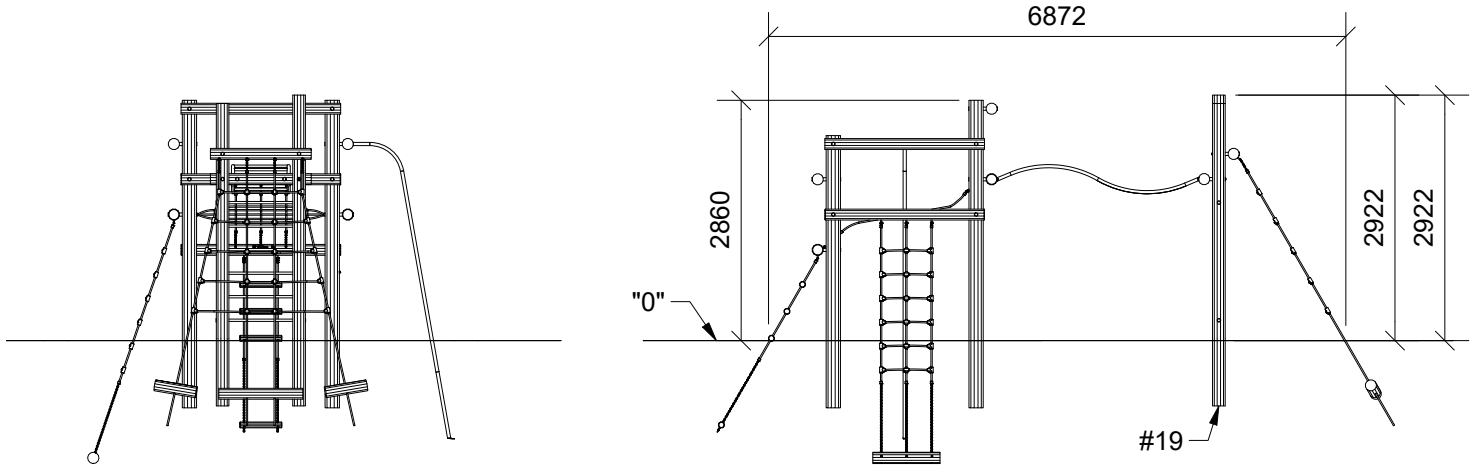

12t

2

47m²

9,7 x 6,6 x 2,3 m

~722 kg

0,23m³

Ø16x360cm

80kg

Parts List

QTY	PART NO	DESCRIP.
1	D11038	Ø120-140x1900mm, w. fittings
1	D11039	Ø120-140x1900mm, w. fittings
1	D11040	Ø120-140x1900mm, w. fittings
1	D11059	Ø120-140x1900mm, w. fittings
1	D11162	Ø120-140x1200mm, w. fittings
1	RS00034	Ø120/140mm
3	RS00039	Ø120/140mm
1	RS00053	Ø160-180x3660mm
1	RS00054	Ø160-180x3240mm
1	RS00055	Ø160-180x3240mm
1	RS00056	Ø160-180x3660mm
1	RS00066	Ø140-160x3700mm
1	RS00067	Ø140-160x3600mm
1	RS00073	Ø120-140x1200mm
1	LE20370	Sliding pole

Parts List

QTY	PART NO	DESCRIP.
2	LE15104	Rib pole w. thread
4	LE15102	Rib pole w. thread and tip
1	LE20354	Taifun net
1	LE26004	Taifun climbing net
1	LE20364	Taifun
1	LE26022	Taifun net ladder, 200cm
1	LE20370	Sliding pole

Parts List		
QTY	PART NO	DESCRIP.
21	LE15108	Ø38 x40mm Spacer
20	LE15256	M16x270mm
4	LE16056	M12 cap nut
20	LE16100	M16 nut
40	LE16152	M16 - Ø30 mm
4	LE16156	M10-Ø20
4	LE16168	M12 - Ø24 mm
9	LE16224	M12x120mm bolt
4	LE16322	Ø8x80 Dh
49	LE16556	Ø42/38mm
1	LE20370	Sliding pole