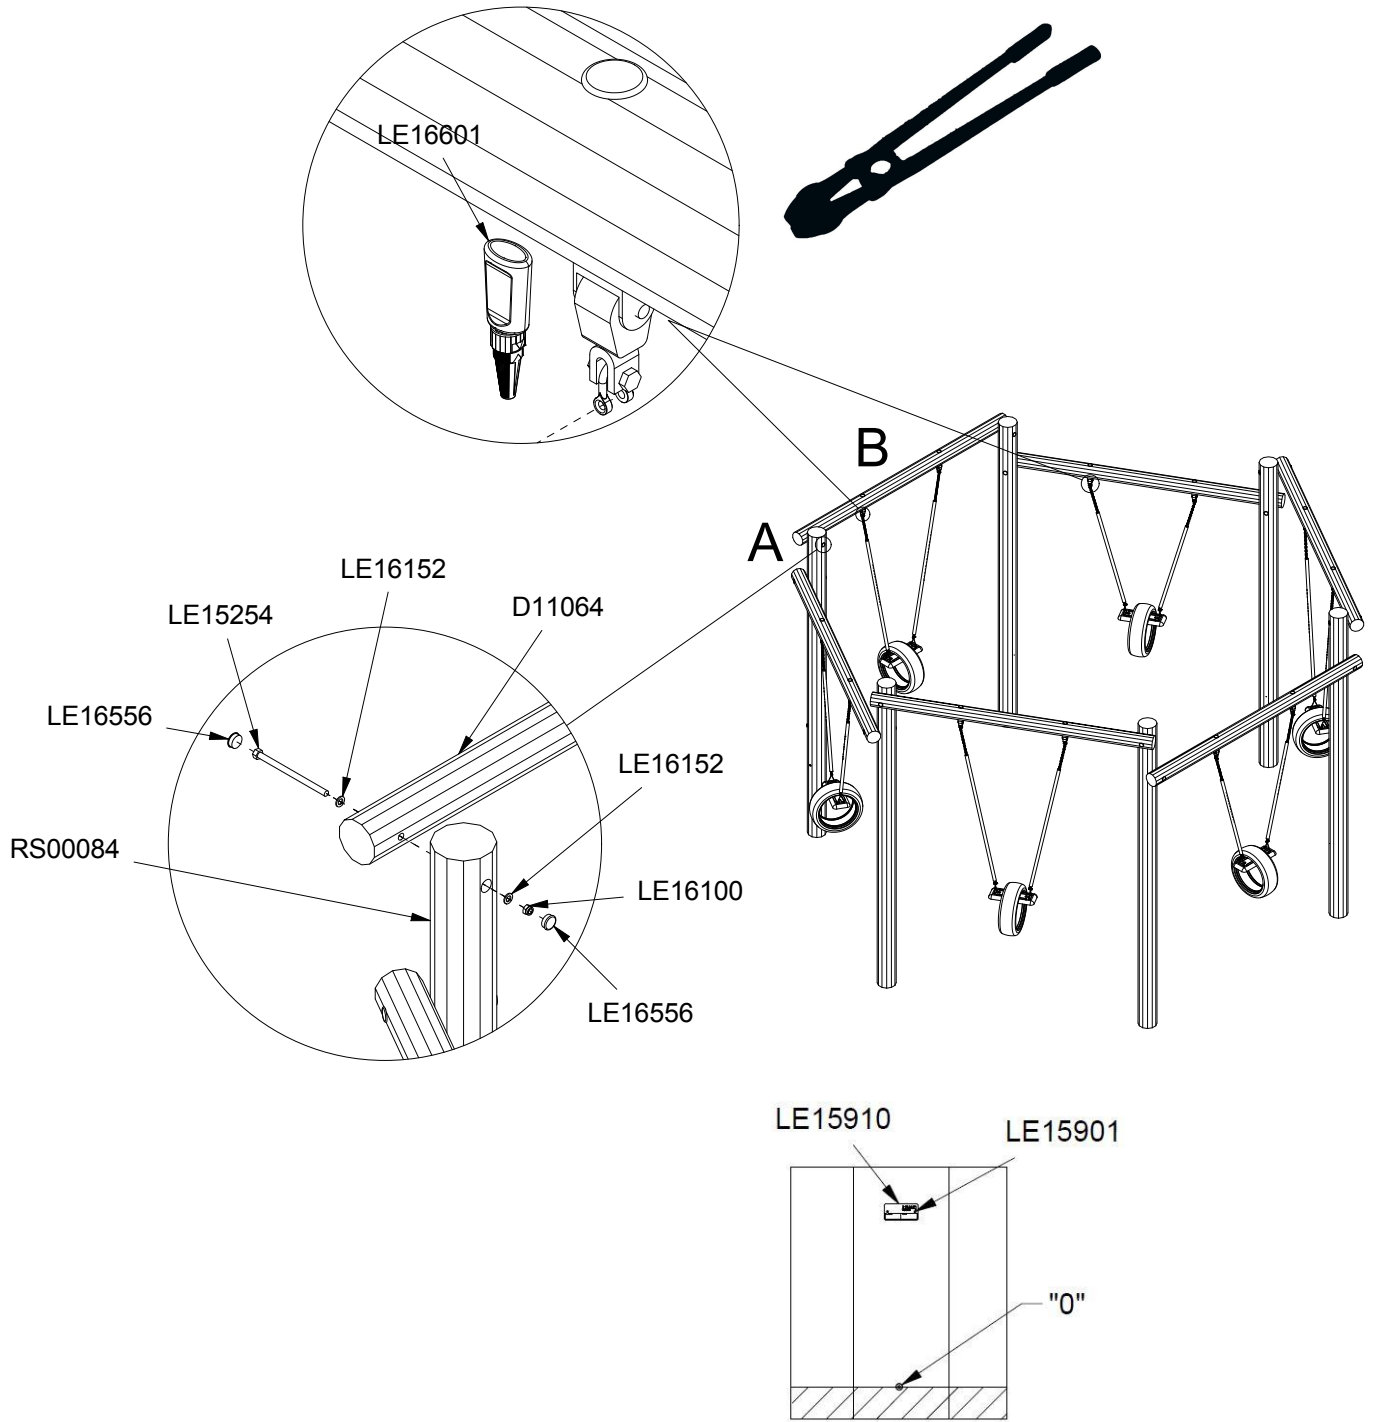

14t

2

63,5m²

Ø12,5x2,6m

~755 kg

>C25

Ø18x340cm

75kg

Parts List		
QTY	PART NO	DESCRIP.
6	D11064	Ø120/140x2700mm w. fittings
6	LE20149	Swing seat 530mm w. vertical tire Ø550mm
3	RS00082	Ø160/180x3400mm R
3	RS00084	Ø160/180x3400mm L

(1/80)

(1/90)

Parts List		
QTY	PART NO	DESCRIP.
24	LE16152	M16 - Ø30 mm
12	LE15254	M16x250mm
12	LE16100	M16 nut
24	LE16556	Ø42/38mm
2	LE15901	3x16, PH
1	LE15910	Name tag
1	LE16601	Locktite 5ml (Glue)