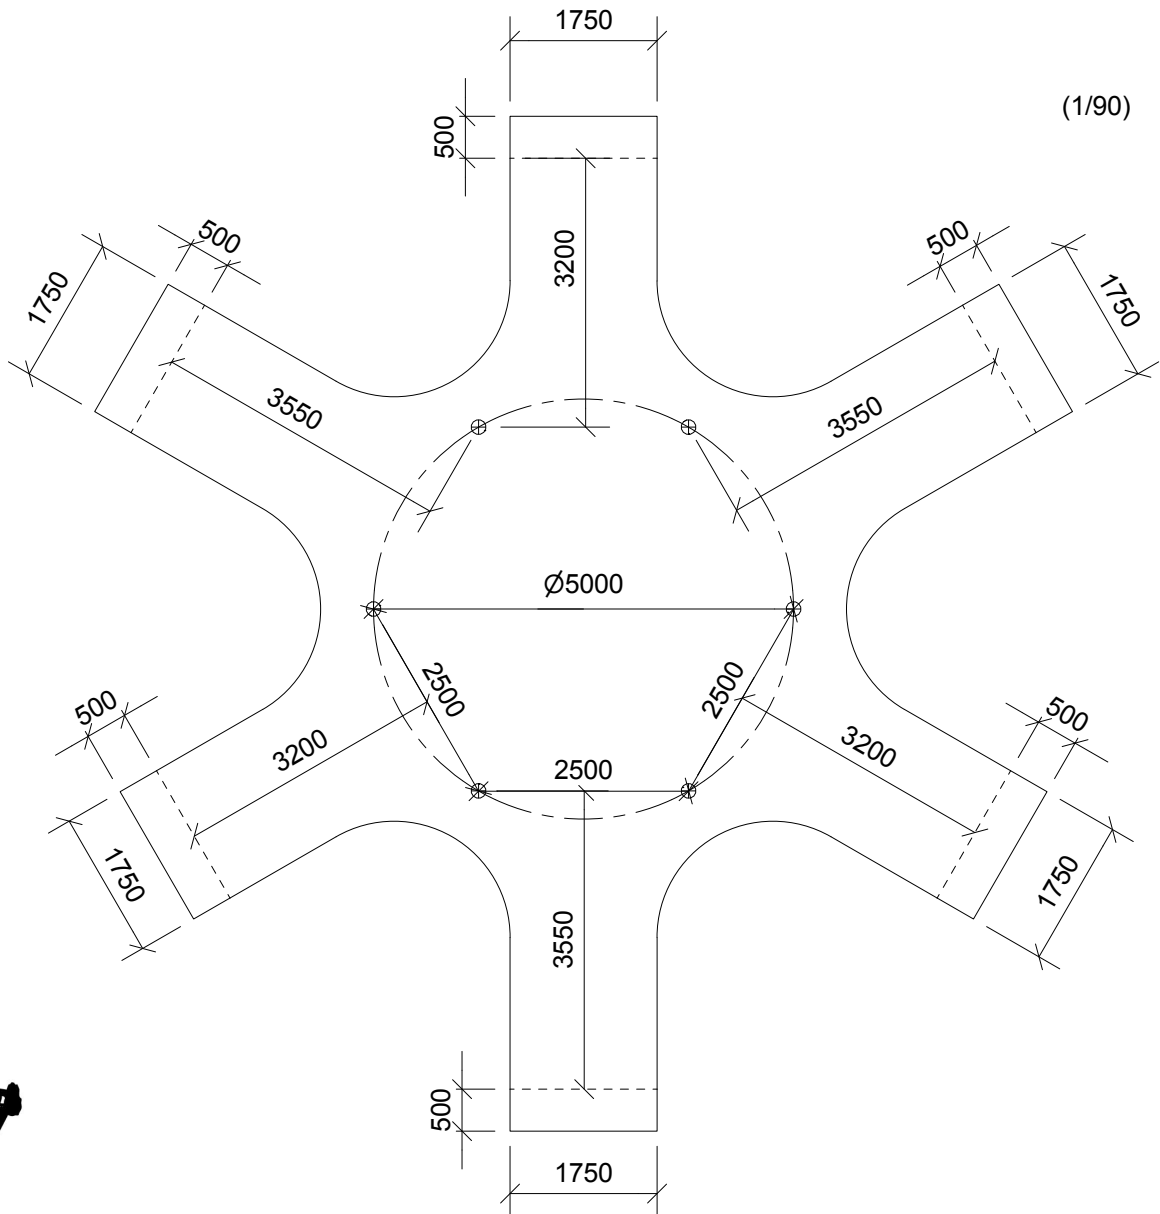

14t

2

63,5m²

Ø12,5x2,6m

~755 kg

>C25

Ø18x340cm

75kg

Parts List		
QTY	PART NO	DESCRIP.
6	D11064	Ø120/140x2700mm w. fittings
6	LE20149	Swing seat 530mm w. vertical tire Ø550mm
3	RS00082	Ø160/180x3400mm R
3	RS00084	Ø160/180x3400mm L

(1/80)

(1/90)

Parts List		
QTY	PART NO	DESCRIP.
24	LE16152	M16 - Ø30 mm
12	LE15254	M16x250mm
12	LE16100	M16 nut
24	LE16556	Ø42/38mm
2	LE15901	3x16, PH
1	LE15910	Name tag
1	LE16601	Locktite 5ml (Glue)