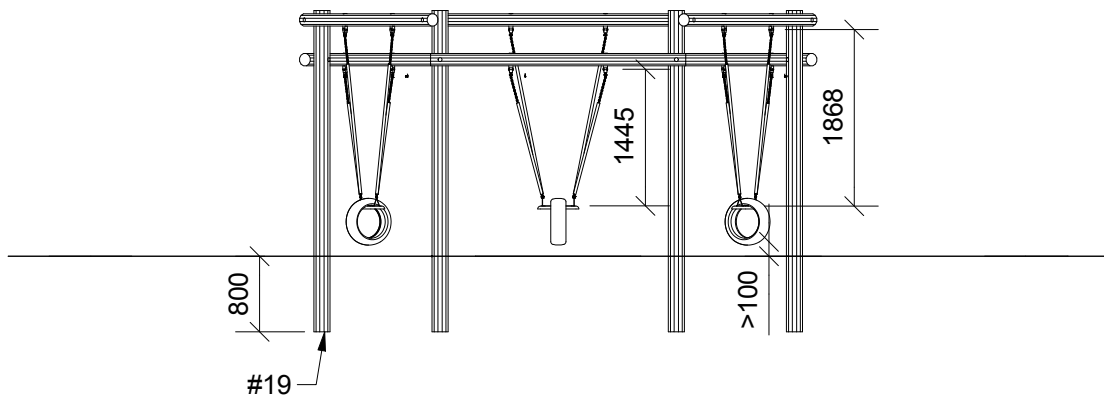

14t

2

63,5m²

Ø12,5x2,6m

~755 kg

>C25

Ø18x340cm

75kg

Parts List		
QTY	PART NO	DESCRIP.
6	D11064	Ø120/140x2700mm w. fittings
6	LE20149	Swing seat 530mm w. vertical tire Ø550mm
3	RS00082	Ø160/180x3400mm R
3	RS00084	Ø160/180x3400mm L

(1/80)

(1/90)

Parts List		
QTY	PART NO	DESCRIP.
24	LE16152	M16 - Ø30 mm
12	LE15254	M16x250mm
12	LE16100	M16 nut
24	LE16556	Ø42/38mm
2	LE15901	3x16, PH
1	LE15910	Name tag
1	LE16601	Locktite 5ml (Glue)