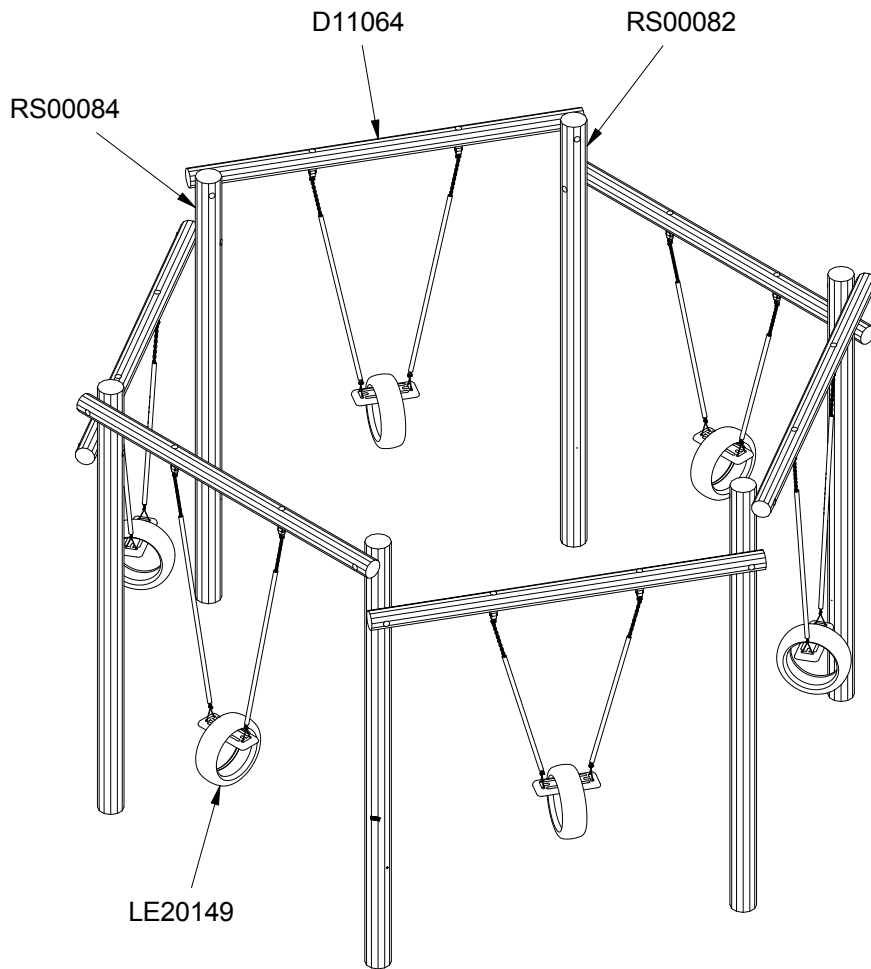

14t

2

63,5m²

Ø12,5x2,6m

~755 kg

>C25

Ø18x340cm

75kg

Parts List		
QTY	PART NO	DESCRIP.
6	D11064	Ø120/140x2700mm w. fittings
6	LE20149	Swing seat 530mm w. vertical tire Ø550mm
3	RS00082	Ø160/180x3400mm R
3	RS00084	Ø160/180x3400mm L

(1/80)

(1/90)

Parts List		
QTY	PART NO	DESCRIP.
24	LE16152	M16 - Ø30 mm
12	LE15254	M16x250mm
12	LE16100	M16 nut
24	LE16556	Ø42/38mm
2	LE15901	3x16, PH
1	LE15910	Name tag
1	LE16601	Locktite 5ml (Glue)