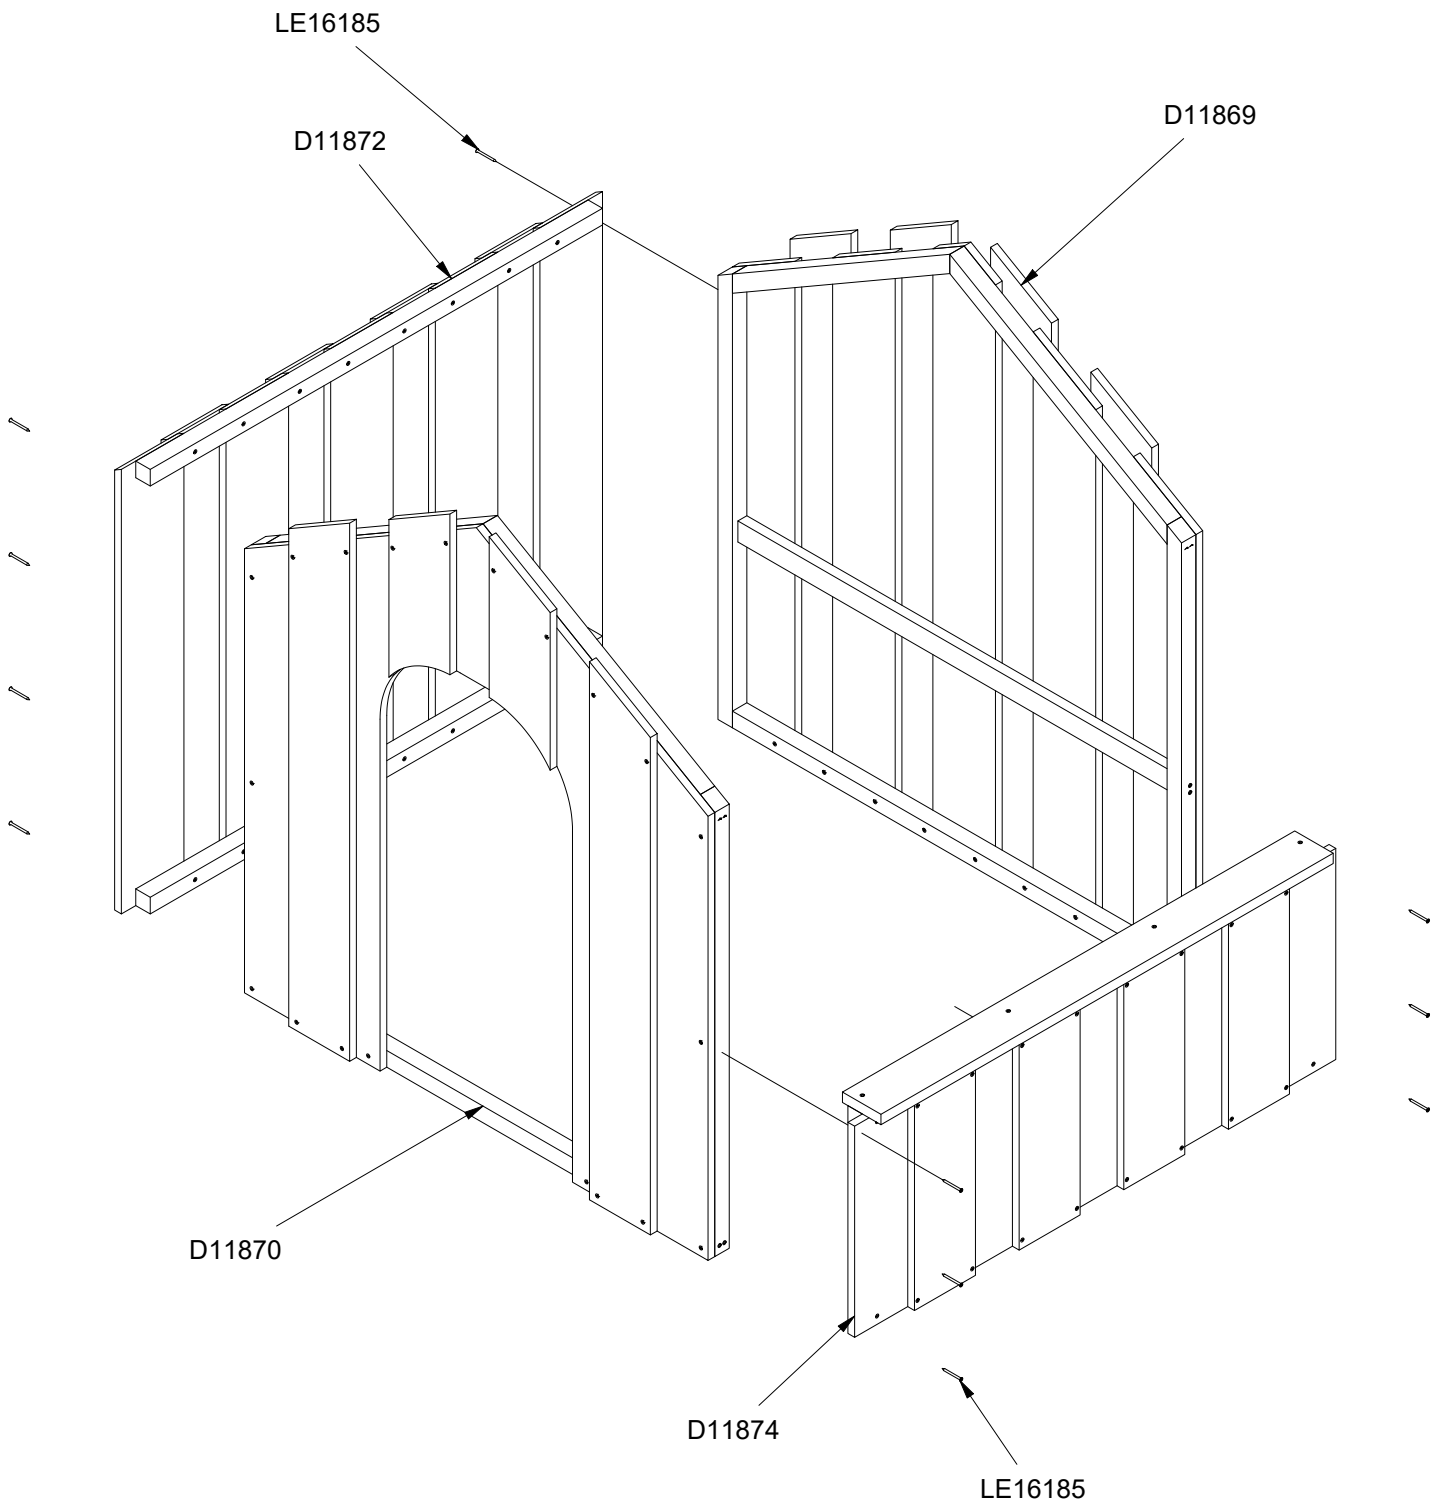

LE20001

1/5

2

4h

4,5 x 4,5 x 1,7 m

~222 kg

144x42x161 cm

38 kg

Parts List

QTY	PART NO	DESCRIP.
1	D11872	1500x1200mm, Closed
1	D11869	1445x1668mm, Closed
1	D11870	1445x1668mm, With door
1	D11874	1500x591mm
1	D11875	1850x1227mm, Roof
1	D11876	1850x1227mm, Roof
1	D11879	1350x243x206
2	LE 15852	Bracket

Parts List

QTY	PART NO	DESCRIP.
1	D11869	1445x1668mm, Closed
1	D11870	1445x1668mm, With door
1	D11872	1500x1200mm, Closed
1	D11874	1500x591mm
14	LE16185	Ø5x60 mm Ch

Parts List		
QTY	PART NO	DESCRIP.
1	D11875	1850x1227mm, Roof
1	D11876	1850x1227mm, Roof
2	LE 15852	Bracket
2	LE15901	3x16, PH
1	LE15910	Name tag
6	LE16182	Ø5x50mm
20	LE16186	6x100 Ch
12	LE16198	4x20mm PH