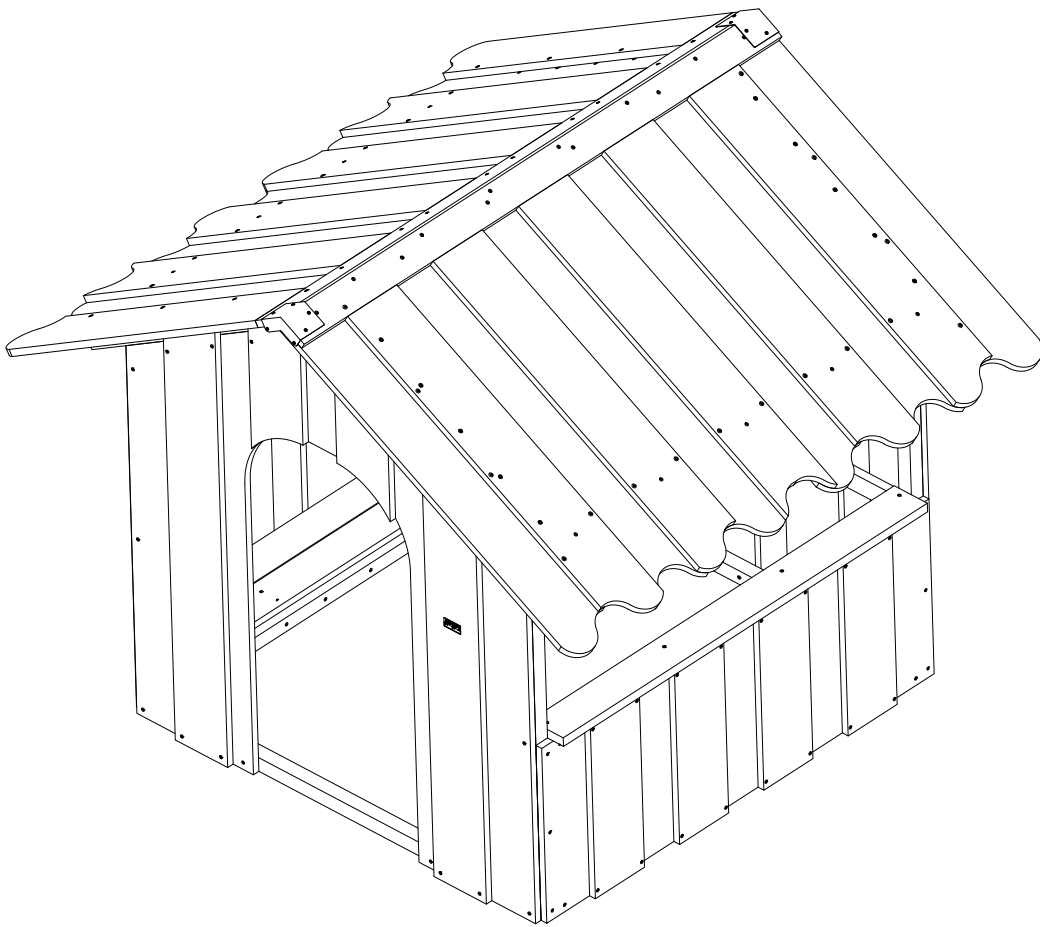

LE20001

1/5

2

4h

4,5 x 4,5 x 1,7 m

~222 kg

144x42x161 cm

38 kg

Parts List

QTY	PART NO	DESCRIP.
1	D11872	1500x1200mm, Closed
1	D11869	1445x1668mm, Closed
1	D11870	1445x1668mm, With door
1	D11874	1500x591mm
1	D11875	1850x1227mm, Roof
1	D11876	1850x1227mm, Roof
1	D11879	1350x243x206
2	LE 15852	Bracket

Parts List

QTY	PART NO	DESCRIP.
1	D11869	1445x1668mm, Closed
1	D11870	1445x1668mm, With door
1	D11872	1500x1200mm, Closed
1	D11874	1500x591mm
14	LE16185	Ø5x60 mm Ch

Parts List		
QTY	PART NO	DESCRIP.
1	D11875	1850x1227mm, Roof
1	D11876	1850x1227mm, Roof
2	LE 15852	Bracket
2	LE15901	3x16, PH
1	LE15910	Name tag
6	LE16182	Ø5x50mm
20	LE16186	6x100 Ch
12	LE16198	4x20mm PH