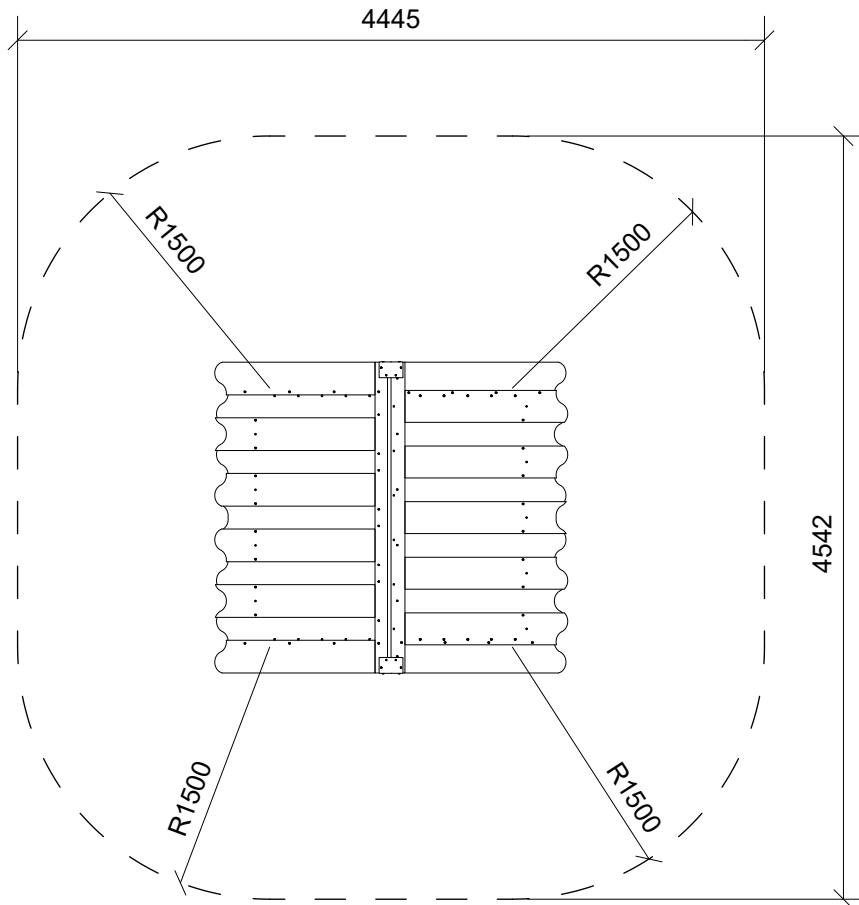

LE20001

1/5

2

4h

4,5 x 4,5 x 1,7 m

~222 kg

144x42x161 cm

38 kg

Parts List

QTY	PART NO	DESCRIP.
1	D11872	1500x1200mm, Closed
1	D11869	1445x1668mm, Closed
1	D11870	1445x1668mm, With door
1	D11874	1500x591mm
1	D11875	1850x1227mm, Roof
1	D11876	1850x1227mm, Roof
1	D11879	1350x243x206
2	LE 15852	Bracket

Parts List

QTY	PART NO	DESCRIP.
1	D11869	1445x1668mm, Closed
1	D11870	1445x1668mm, With door
1	D11872	1500x1200mm, Closed
1	D11874	1500x591mm
14	LE16185	Ø5x60 mm Ch

Parts List		
QTY	PART NO	DESCRIP.
1	D11875	1850x1227mm, Roof
1	D11876	1850x1227mm, Roof
2	LE 15852	Bracket
2	LE15901	3x16, PH
1	LE15910	Name tag
6	LE16182	Ø5x50mm
20	LE16186	6x100 Ch
12	LE16198	4x20mm PH