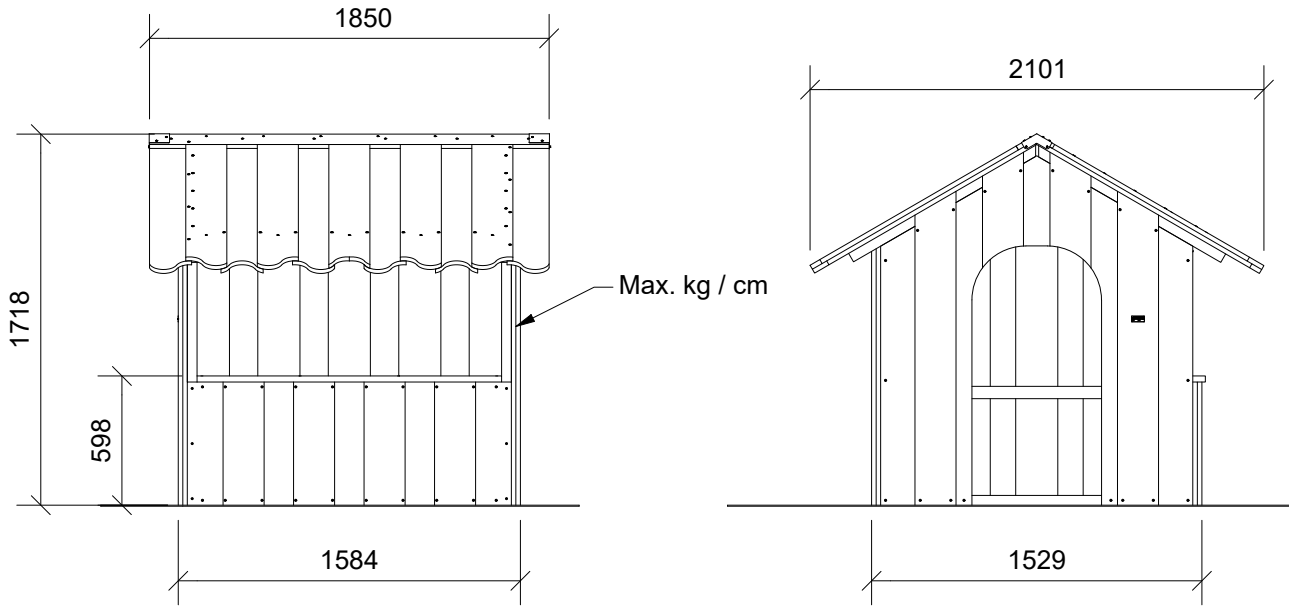

LE20001

1/5

2

4h

4,5 x 4,5 x 1,7 m

~222 kg

144x42x161 cm

38 kg

Parts List

QTY	PART NO	DESCRIP.
1	D11872	1500x1200mm, Closed
1	D11869	1445x1668mm, Closed
1	D11870	1445x1668mm, With door
1	D11874	1500x591mm
1	D11875	1850x1227mm, Roof
1	D11876	1850x1227mm, Roof
1	D11879	1350x243x206
2	LE 15852	Bracket

Parts List

QTY	PART NO	DESCRIP.
1	D11869	1445x1668mm, Closed
1	D11870	1445x1668mm, With door
1	D11872	1500x1200mm, Closed
1	D11874	1500x591mm
14	LE16185	Ø5x60 mm Ch

Parts List		
QTY	PART NO	DESCRIP.
1	D11875	1850x1227mm, Roof
1	D11876	1850x1227mm, Roof
2	LE 15852	Bracket
2	LE15901	3x16, PH
1	LE15910	Name tag
6	LE16182	Ø5x50mm
20	LE16186	6x100 Ch
12	LE16198	4x20mm PH