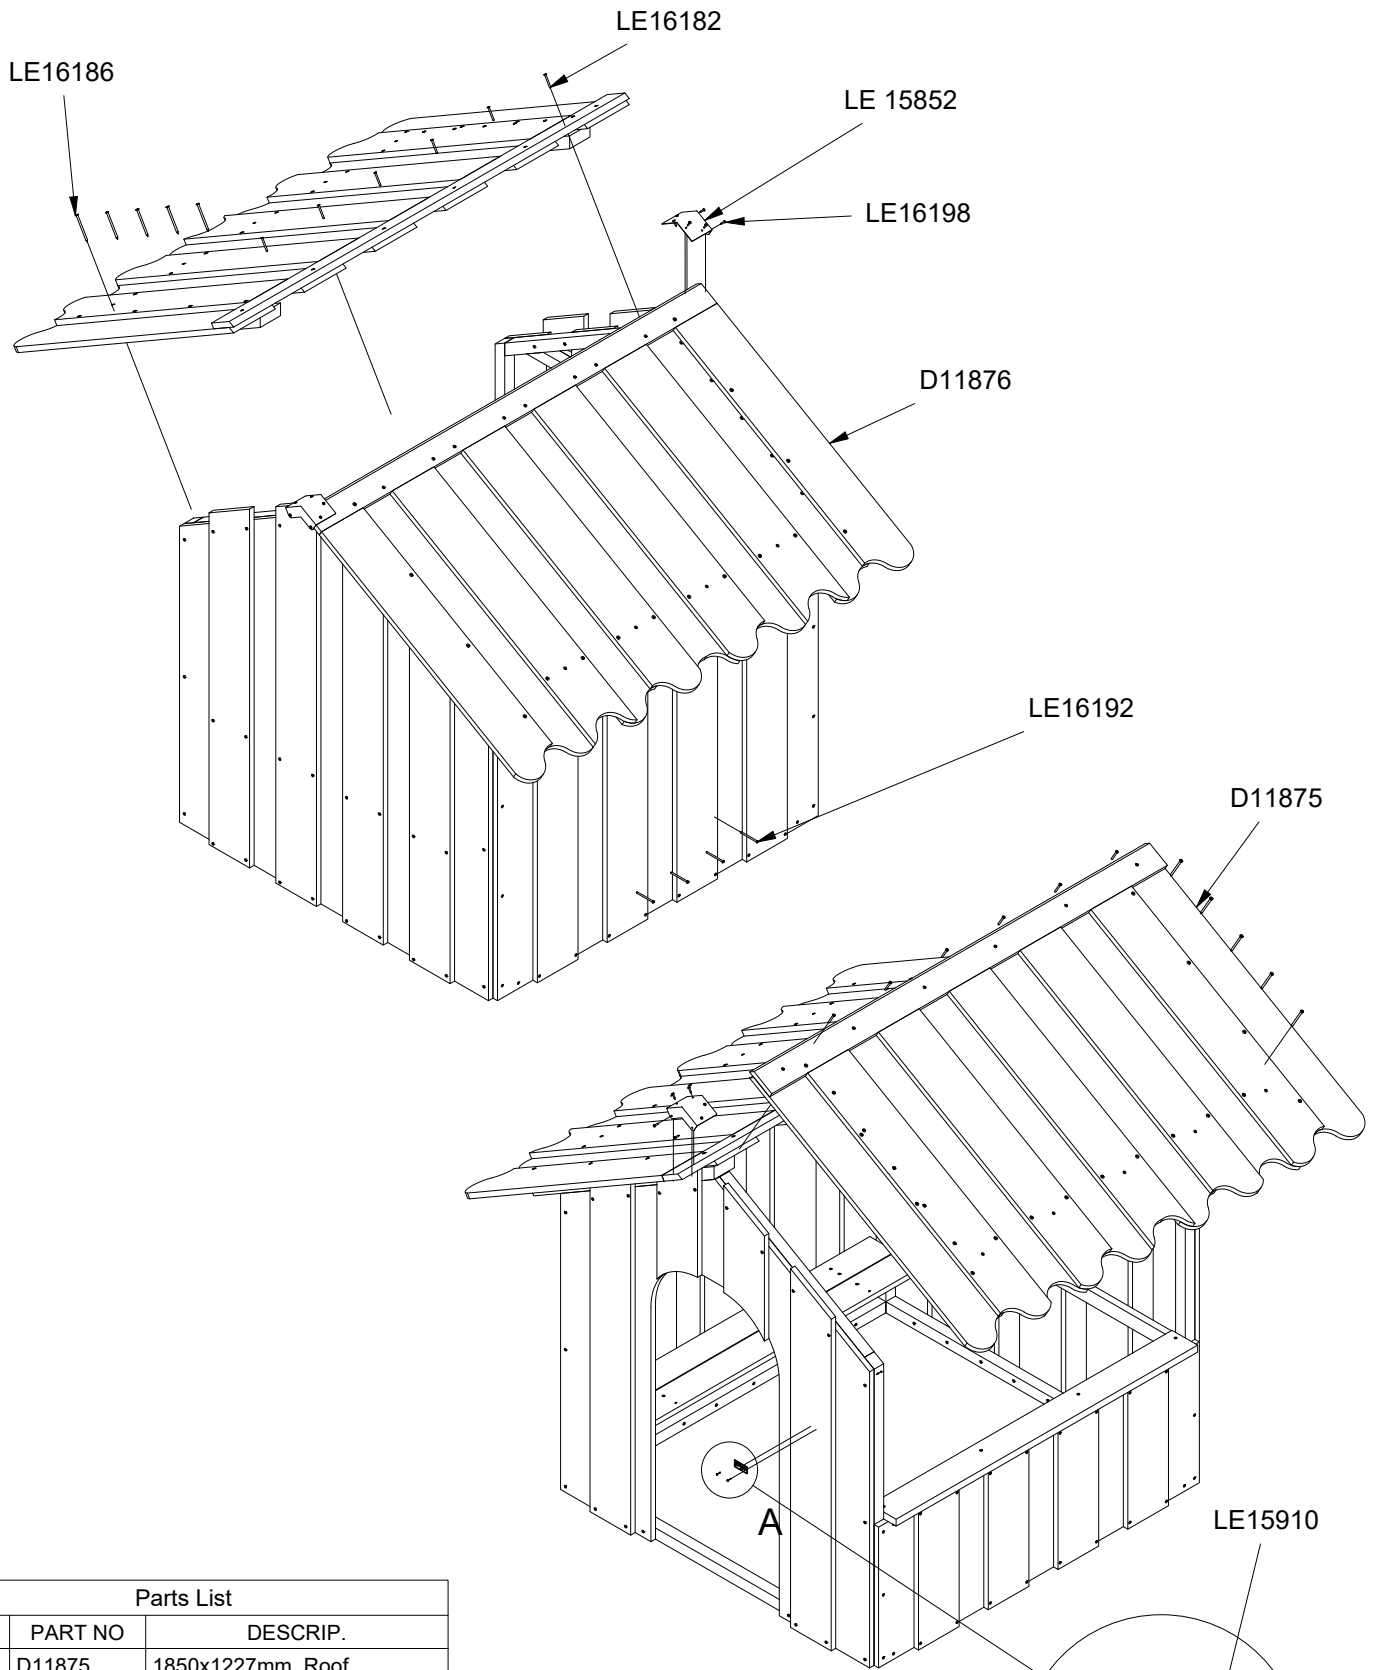

LE20001

1/5

2

4h

4,5 x 4,5 x 1,7 m

~222 kg

144x42x161 cm

38 kg

Parts List

QTY	PART NO	DESCRIP.
1	D11872	1500x1200mm, Closed
1	D11869	1445x1668mm, Closed
1	D11870	1445x1668mm, With door
1	D11874	1500x591mm
1	D11875	1850x1227mm, Roof
1	D11876	1850x1227mm, Roof
1	D11879	1350x243x206
2	LE 15852	Bracket

Parts List

QTY	PART NO	DESCRIP.
1	D11869	1445x1668mm, Closed
1	D11870	1445x1668mm, With door
1	D11872	1500x1200mm, Closed
1	D11874	1500x591mm
14	LE16185	Ø5x60 mm Ch

Parts List		
QTY	PART NO	DESCRIP.
1	D11875	1850x1227mm, Roof
1	D11876	1850x1227mm, Roof
2	LE 15852	Bracket
2	LE15901	3x16, PH
1	LE15910	Name tag
6	LE16182	Ø5x50mm
20	LE16186	6x100 Ch
12	LE16198	4x20mm PH