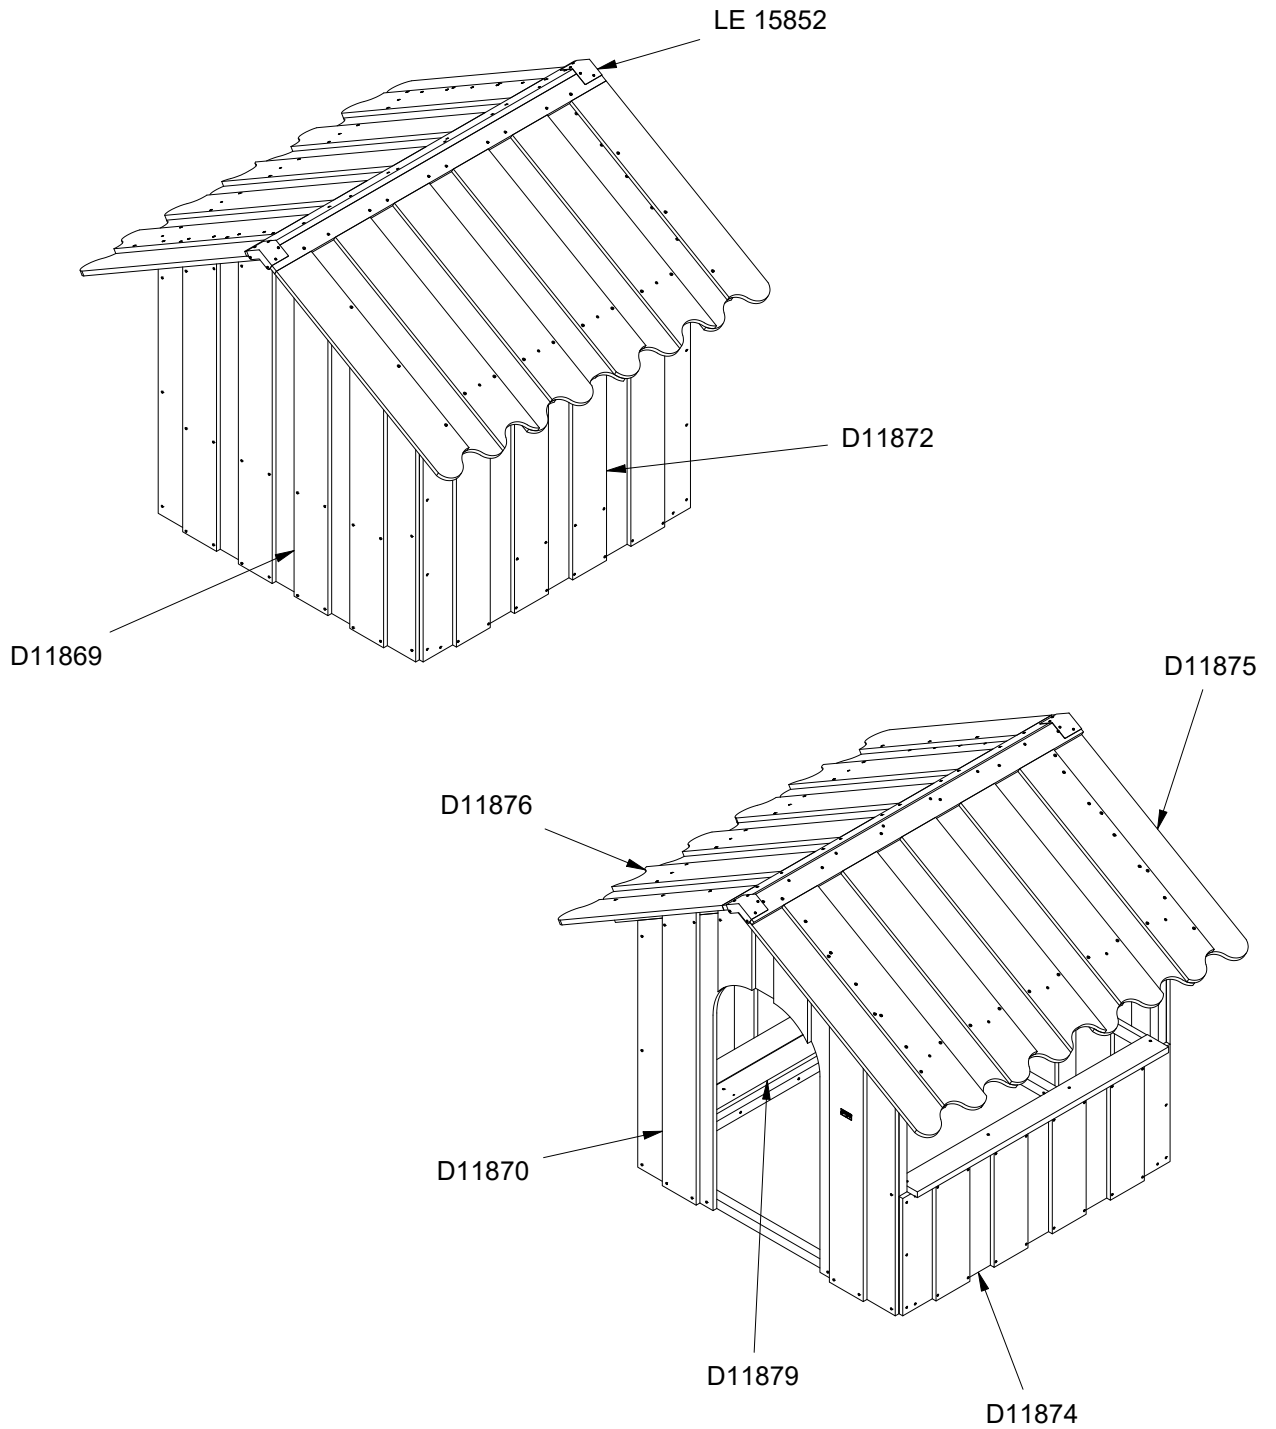

LE20001

1/5

2

4h

4,5 x 4,5 x 1,7 m

~222 kg

144x42x161 cm

38 kg

Parts List

QTY	PART NO	DESCRIP.
1	D11872	1500x1200mm, Closed
1	D11869	1445x1668mm, Closed
1	D11870	1445x1668mm, With door
1	D11874	1500x591mm
1	D11875	1850x1227mm, Roof
1	D11876	1850x1227mm, Roof
1	D11879	1350x243x206
2	LE 15852	Bracket

Parts List

QTY	PART NO	DESCRIP.
1	D11869	1445x1668mm, Closed
1	D11870	1445x1668mm, With door
1	D11872	1500x1200mm, Closed
1	D11874	1500x591mm
14	LE16185	Ø5x60 mm Ch

Parts List		
QTY	PART NO	DESCRIP.
1	D11875	1850x1227mm, Roof
1	D11876	1850x1227mm, Roof
2	LE 15852	Bracket
2	LE15901	3x16, PH
1	LE15910	Name tag
6	LE16182	Ø5x50mm
20	LE16186	6x100 Ch
12	LE16198	4x20mm PH