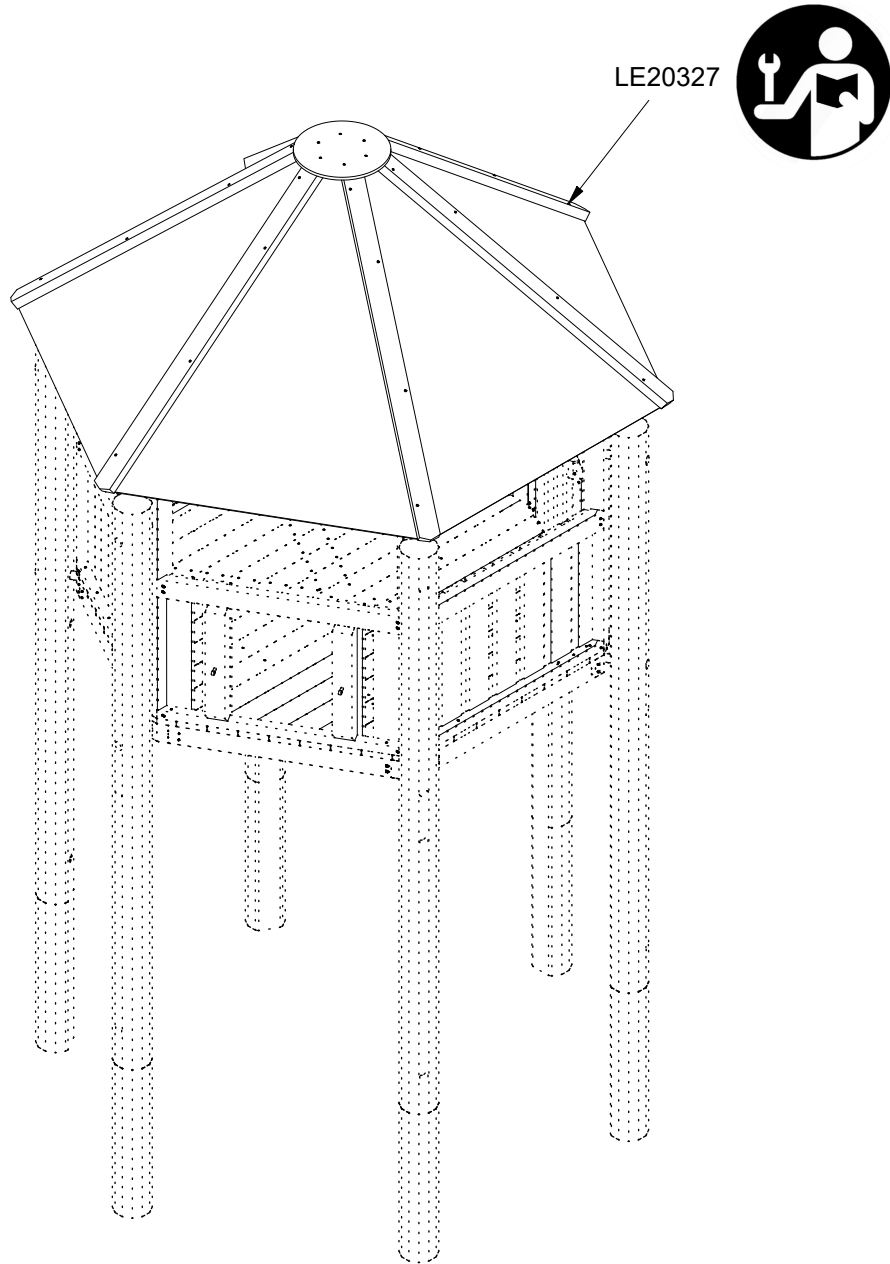

Parts List

QTY	PART NO	DESCRIP.
1	LE20327	Roof