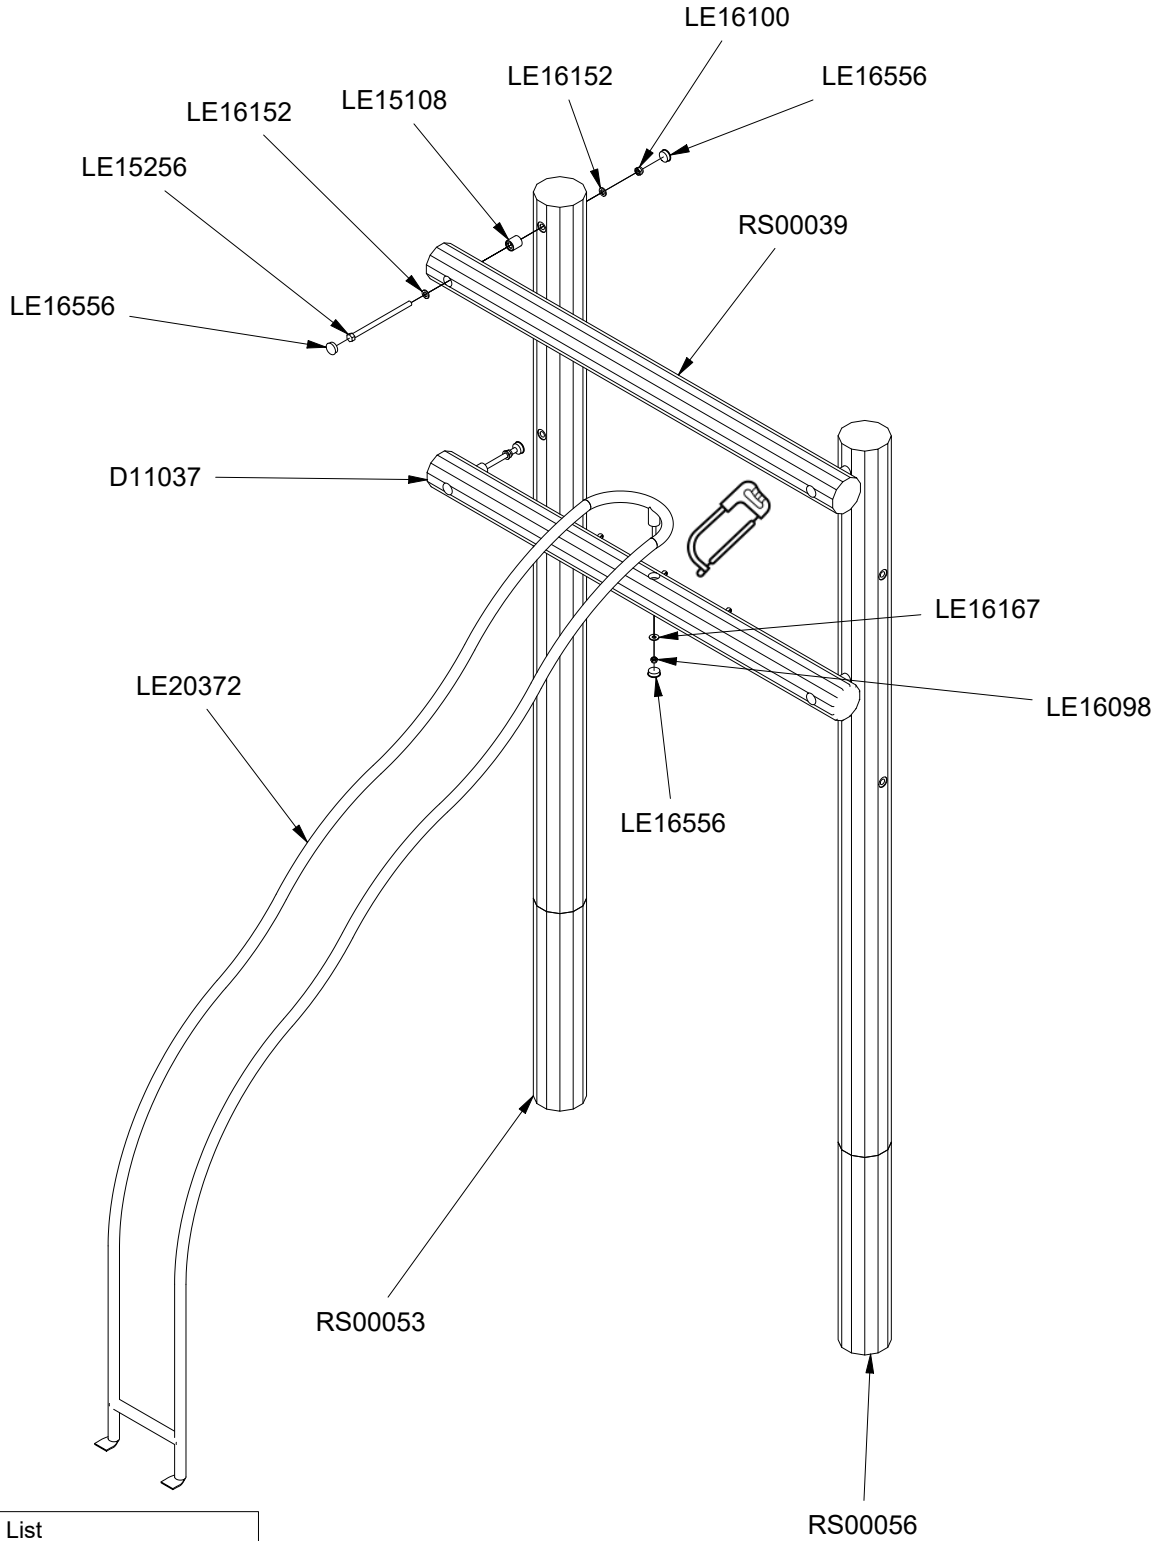

Parts List		
QTY	PART NO	DESCRIP.
1	D11037	Ø120-140x1900mm, w. fittings
1	D11038	Ø120-140x1900mm, w. fittings
1	D11039	Ø120-140x1900mm, w. fittings
1	D11040	Ø120-140x1900mm, w. fittings
1	RS00034	Ø120/140mm
3	RS00039	Ø120/140mm
1	RS00053	Ø160-180x3660mm
1	RS00054	Ø160-180x3240mm
1	RS00055	Ø160-180x3240mm
1	RS00056	Ø160-180x3660mm

Parts List		
QTY	PART NO	DESCRIP.
1	D10021	Ladder
1	LE20370	Sliding pole
1	LE20372	Slide tubes
1	LE26004	Taifun climbing net
1	LE26021	Taifun net ladder, 1500mm

Parts List		
QTY	PART NO	DESCRIP.
1	D11037	Ø120-140x1900mm, w. fittings
4	LE15108	Ø38x40mm
4	LE15256	M16x270mm
1	LE16098	M12x1,25mm nut
4	LE16100	M16 nut
8	LE16152	M16 - Ø30 mm
1	LE16167	M12 - Ø32 mm
9	LE16556	Ø42/38mm
1	LE20372	Slide tubes
1	RS00039	Ø120/140mm
1	RS00053	Ø160-180x3660mm
1	RS00056	Ø160-180x3660mm

Parts List

QTY	PART NO	DESCRIP.
1	D10021	Ladder
1	D11039	Ø120-140x1900mm, w. fittings
2	LE13100	Shackle
4	LE15108	Ø38x40mm
4	LE15256	M16x270mm
4	LE16100	M16 nut
8	LE16152	M16 - Ø30 mm
2	LE16502	Spacer 6mm
8	LE16556	Ø42/38mm
1	LE16599	Sealtite 970 1,5ml
1	RS00039	Ø120/140mm
1	RS00054	Ø160-180x3240mm
1	RS00055	Ø160-180x3240mm

Parts List

QTY	PART NO	DESCRIP.
1	D11038	Ø120-140x1900mm, w. fittings
4	LE15108	Ø38x40mm
4	LE15256	M16x270mm
1	LE16098	M12x1,25mm nut
4	LE16100	M16 nut
8	LE16152	M16 - Ø30 mm
1	LE16167	M12 - Ø32 mm
9	LE16556	Ø42/38mm
1	LE20370	Sliding pole
1	RS00034	Ø120/140mm
1	RS00055	Ø160-180x3240mm
1	RS00056	Ø160-180x3660mm