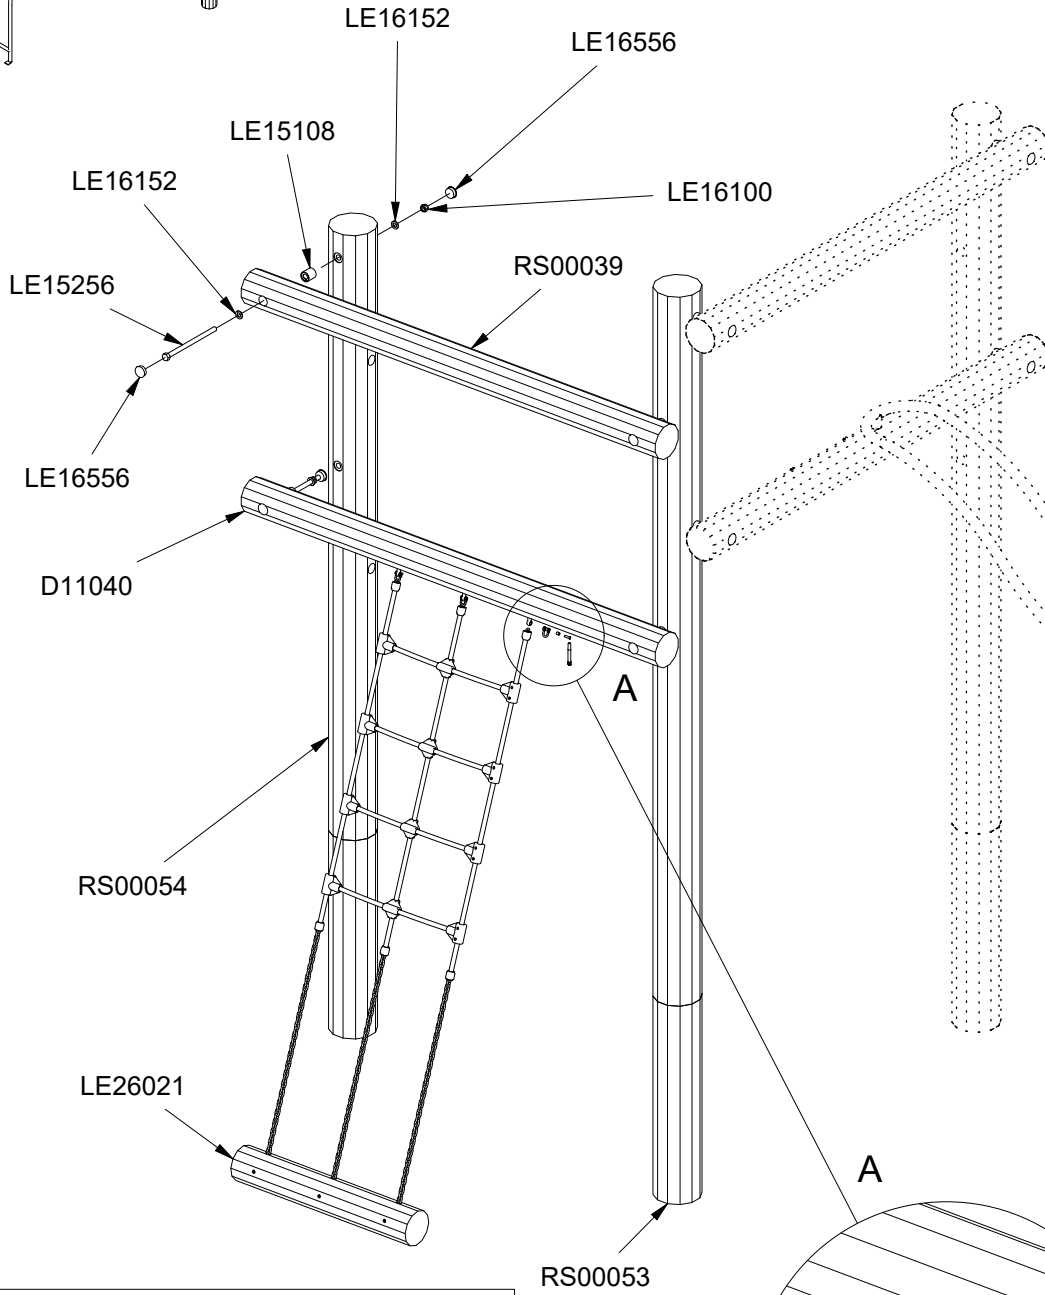

Parts List		
QTY	PART NO	DESCRIP.
1	D11037	Ø120-140x1900mm, w. fittings
1	D11038	Ø120-140x1900mm, w. fittings
1	D11039	Ø120-140x1900mm, w. fittings
1	D11040	Ø120-140x1900mm, w. fittings
1	RS00034	Ø120/140mm
3	RS00039	Ø120/140mm
1	RS00053	Ø160-180x3660mm
1	RS00054	Ø160-180x3240mm
1	RS00055	Ø160-180x3240mm
1	RS00056	Ø160-180x3660mm

Parts List		
QTY	PART NO	DESCRIP.
1	D10021	Ladder
1	LE20370	Sliding pole
1	LE20372	Slide tubes
1	LE26004	Taifun climbing net
1	LE26021	Taifun net ladder, 1500mm

Parts List		
QTY	PART NO	DESCRIP.
1	D11037	Ø120-140x1900mm, w. fittings
4	LE15108	Ø38x40mm
4	LE15256	M16x270mm
1	LE16098	M12x1,25mm nut
4	LE16100	M16 nut
8	LE16152	M16 - Ø30 mm
1	LE16167	M12 - Ø32 mm
9	LE16556	Ø42/38mm
1	LE20372	Slide tubes
1	RS00039	Ø120/140mm
1	RS00053	Ø160-180x3660mm
1	RS00056	Ø160-180x3660mm

Parts List

QTY	PART NO	DESCRIP.
1	D10021	Ladder
1	D11039	Ø120-140x1900mm, w. fittings
2	LE13100	Shackle
4	LE15108	Ø38x40mm
4	LE15256	M16x270mm
4	LE16100	M16 nut
8	LE16152	M16 - Ø30 mm
2	LE16502	Spacer 6mm
8	LE16556	Ø42/38mm
1	LE16599	Sealtite 970 1,5ml
1	RS00039	Ø120/140mm
1	RS00054	Ø160-180x3240mm
1	RS00055	Ø160-180x3240mm

Parts List

QTY	PART NO	DESCRIP.
1	D11038	Ø120-140x1900mm, w. fittings
4	LE15108	Ø38x40mm
4	LE15256	M16x270mm
1	LE16098	M12x1,25mm nut
4	LE16100	M16 nut
8	LE16152	M16 - Ø30 mm
1	LE16167	M12 - Ø32 mm
9	LE16556	Ø42/38mm
1	LE20370	Sliding pole
1	RS00034	Ø120/140mm
1	RS00055	Ø160-180x3240mm
1	RS00056	Ø160-180x3660mm