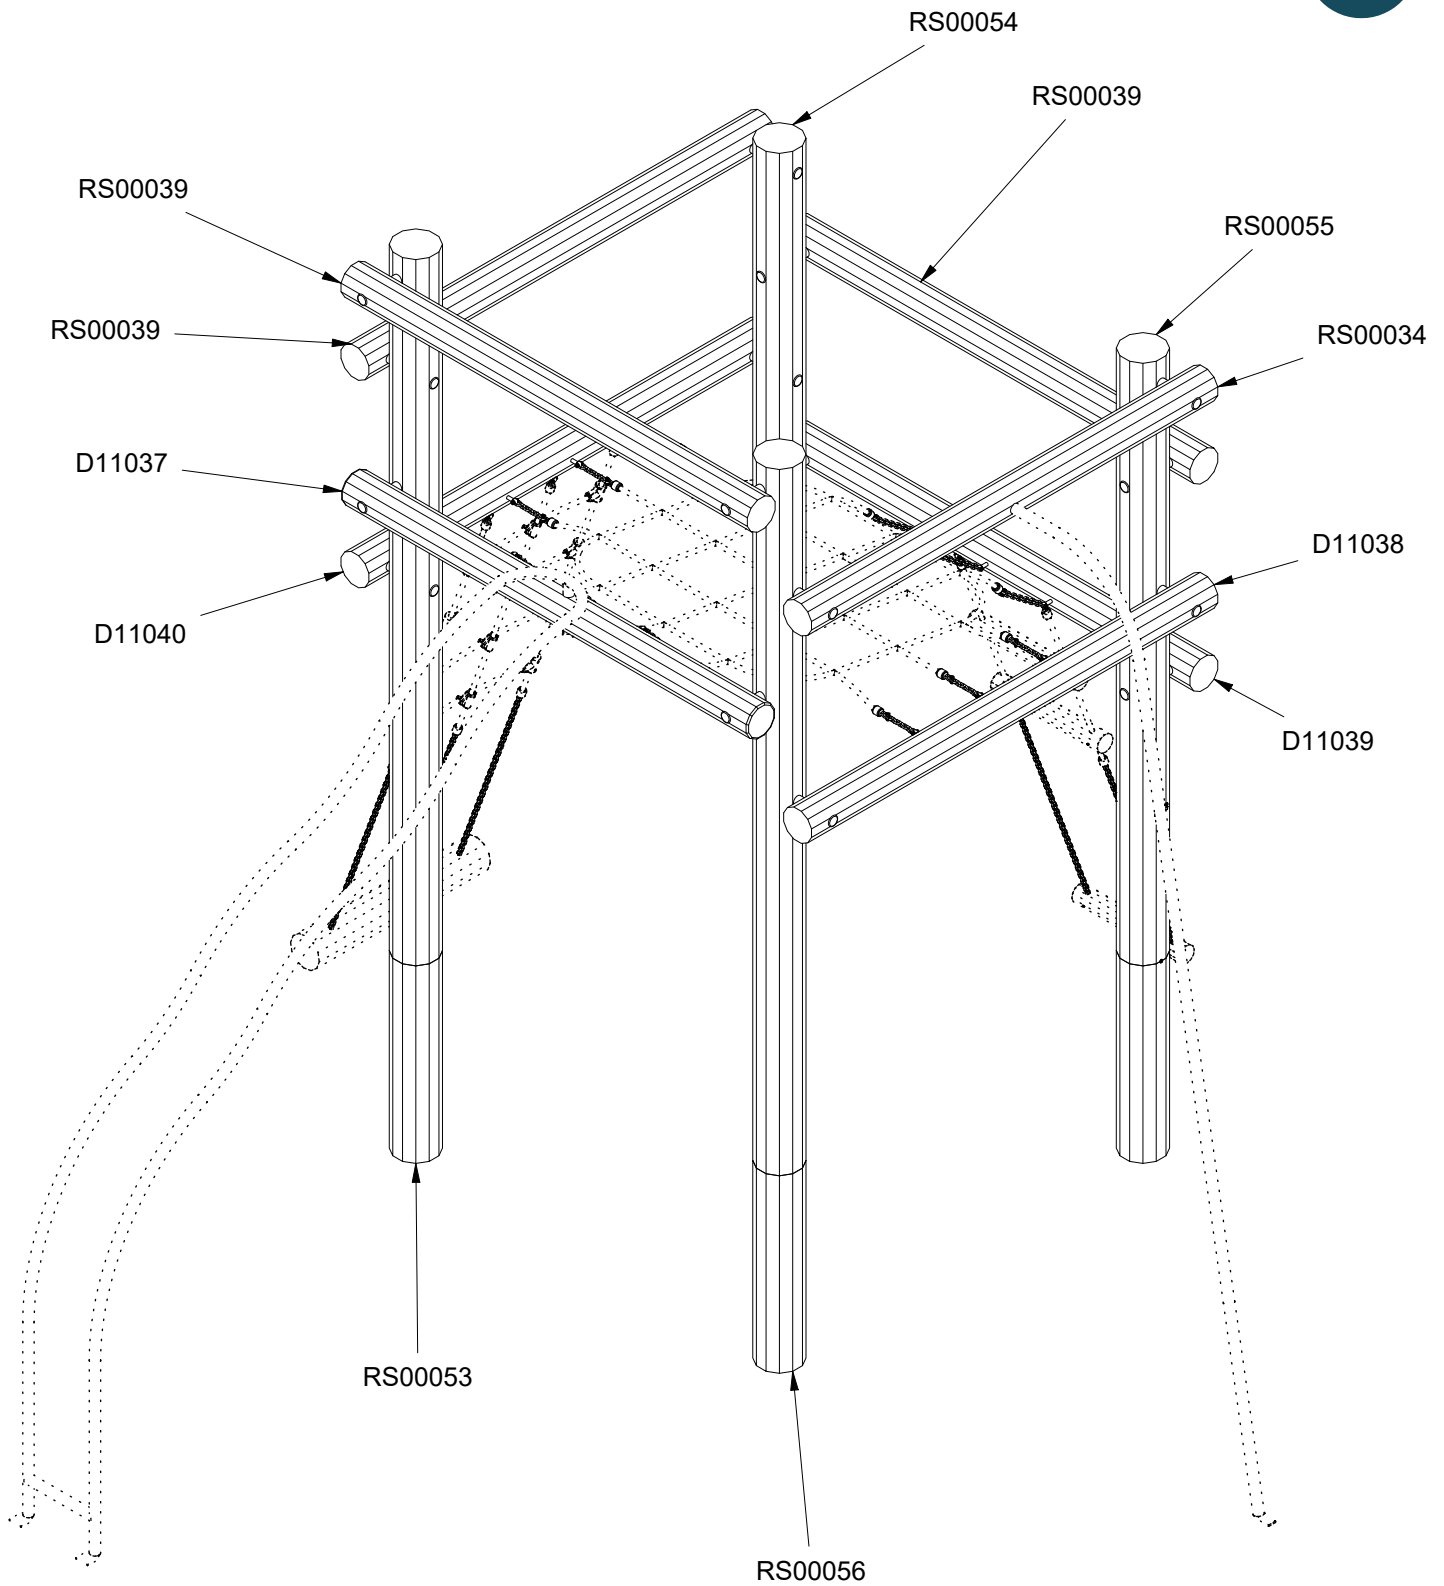

Parts List		
QTY	PART NO	DESCRIP.
1	D11037	Ø120-140x1900mm, w. fittings
1	D11038	Ø120-140x1900mm, w. fittings
1	D11039	Ø120-140x1900mm, w. fittings
1	D11040	Ø120-140x1900mm, w. fittings
1	RS00034	Ø120/140mm
3	RS00039	Ø120/140mm
1	RS00053	Ø160-180x3660mm
1	RS00054	Ø160-180x3240mm
1	RS00055	Ø160-180x3240mm
1	RS00056	Ø160-180x3660mm

Parts List		
QTY	PART NO	DESCRIP.
1	D10021	Ladder
1	LE20370	Sliding pole
1	LE20372	Slide tubes
1	LE26004	Taifun climbing net
1	LE26021	Taifun net ladder, 1500mm

Parts List		
QTY	PART NO	DESCRIP.
1	D11037	Ø120-140x1900mm, w. fittings
4	LE15108	Ø38x40mm
4	LE15256	M16x270mm
1	LE16098	M12x1,25mm nut
4	LE16100	M16 nut
8	LE16152	M16 - Ø30 mm
1	LE16167	M12 - Ø32 mm
9	LE16556	Ø42/38mm
1	LE20372	Slide tubes
1	RS00039	Ø120/140mm
1	RS00053	Ø160-180x3660mm
1	RS00056	Ø160-180x3660mm

Parts List

QTY	PART NO	DESCRIP.
1	D10021	Ladder
1	D11039	Ø120-140x1900mm, w. fittings
2	LE13100	Shackle
4	LE15108	Ø38x40mm
4	LE15256	M16x270mm
4	LE16100	M16 nut
8	LE16152	M16 - Ø30 mm
2	LE16502	Spacer 6mm
8	LE16556	Ø42/38mm
1	LE16599	Sealtite 970 1,5ml
1	RS00039	Ø120/140mm
1	RS00054	Ø160-180x3240mm
1	RS00055	Ø160-180x3240mm

Parts List

QTY	PART NO	DESCRIP.
1	D11038	Ø120-140x1900mm, w. fittings
4	LE15108	Ø38x40mm
4	LE15256	M16x270mm
1	LE16098	M12x1,25mm nut
4	LE16100	M16 nut
8	LE16152	M16 - Ø30 mm
1	LE16167	M12 - Ø32 mm
9	LE16556	Ø42/38mm
1	LE20370	Sliding pole
1	RS00034	Ø120/140mm
1	RS00055	Ø160-180x3240mm
1	RS00056	Ø160-180x3660mm