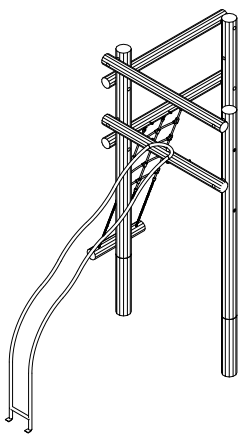

Parts List		
QTY	PART NO	DESCRIP.
1	D11037	Ø120-140x1900mm, w. fittings
1	D11038	Ø120-140x1900mm, w. fittings
1	D11039	Ø120-140x1900mm, w. fittings
1	D11040	Ø120-140x1900mm, w. fittings
1	RS00034	Ø120/140mm
3	RS00039	Ø120/140mm
1	RS00053	Ø160-180x3660mm
1	RS00054	Ø160-180x3240mm
1	RS00055	Ø160-180x3240mm
1	RS00056	Ø160-180x3660mm

Parts List		
QTY	PART NO	DESCRIP.
1	D10021	Ladder
1	LE20370	Sliding pole
1	LE20372	Slide tubes
1	LE26004	Taifun climbing net
1	LE26021	Taifun net ladder, 1500mm

Parts List		
QTY	PART NO	DESCRIP.
1	D11037	Ø120-140x1900mm, w. fittings
4	LE15108	Ø38x40mm
4	LE15256	M16x270mm
1	LE16098	M12x1,25mm nut
4	LE16100	M16 nut
8	LE16152	M16 - Ø30 mm
1	LE16167	M12 - Ø32 mm
9	LE16556	Ø42/38mm
1	LE20372	Slide tubes
1	RS00039	Ø120/140mm
1	RS00053	Ø160-180x3660mm
1	RS00056	Ø160-180x3660mm

Parts List

QTY	PART NO	DESCRIP.
1	D10021	Ladder
1	D11039	Ø120-140x1900mm, w. fittings
2	LE13100	Shackle
4	LE15108	Ø38x40mm
4	LE15256	M16x270mm
4	LE16100	M16 nut
8	LE16152	M16 - Ø30 mm
2	LE16502	Spacer 6mm
8	LE16556	Ø42/38mm
1	LE16599	Sealtite 970 1,5ml
1	RS00039	Ø120/140mm
1	RS00054	Ø160-180x3240mm
1	RS00055	Ø160-180x3240mm

Parts List

QTY	PART NO	DESCRIP.
1	D11038	Ø120-140x1900mm, w. fittings
4	LE15108	Ø38x40mm
4	LE15256	M16x270mm
1	LE16098	M12x1,25mm nut
4	LE16100	M16 nut
8	LE16152	M16 - Ø30 mm
1	LE16167	M12 - Ø32 mm
9	LE16556	Ø42/38mm
1	LE20370	Sliding pole
1	RS00034	Ø120/140mm
1	RS00055	Ø160-180x3240mm
1	RS00056	Ø160-180x3660mm