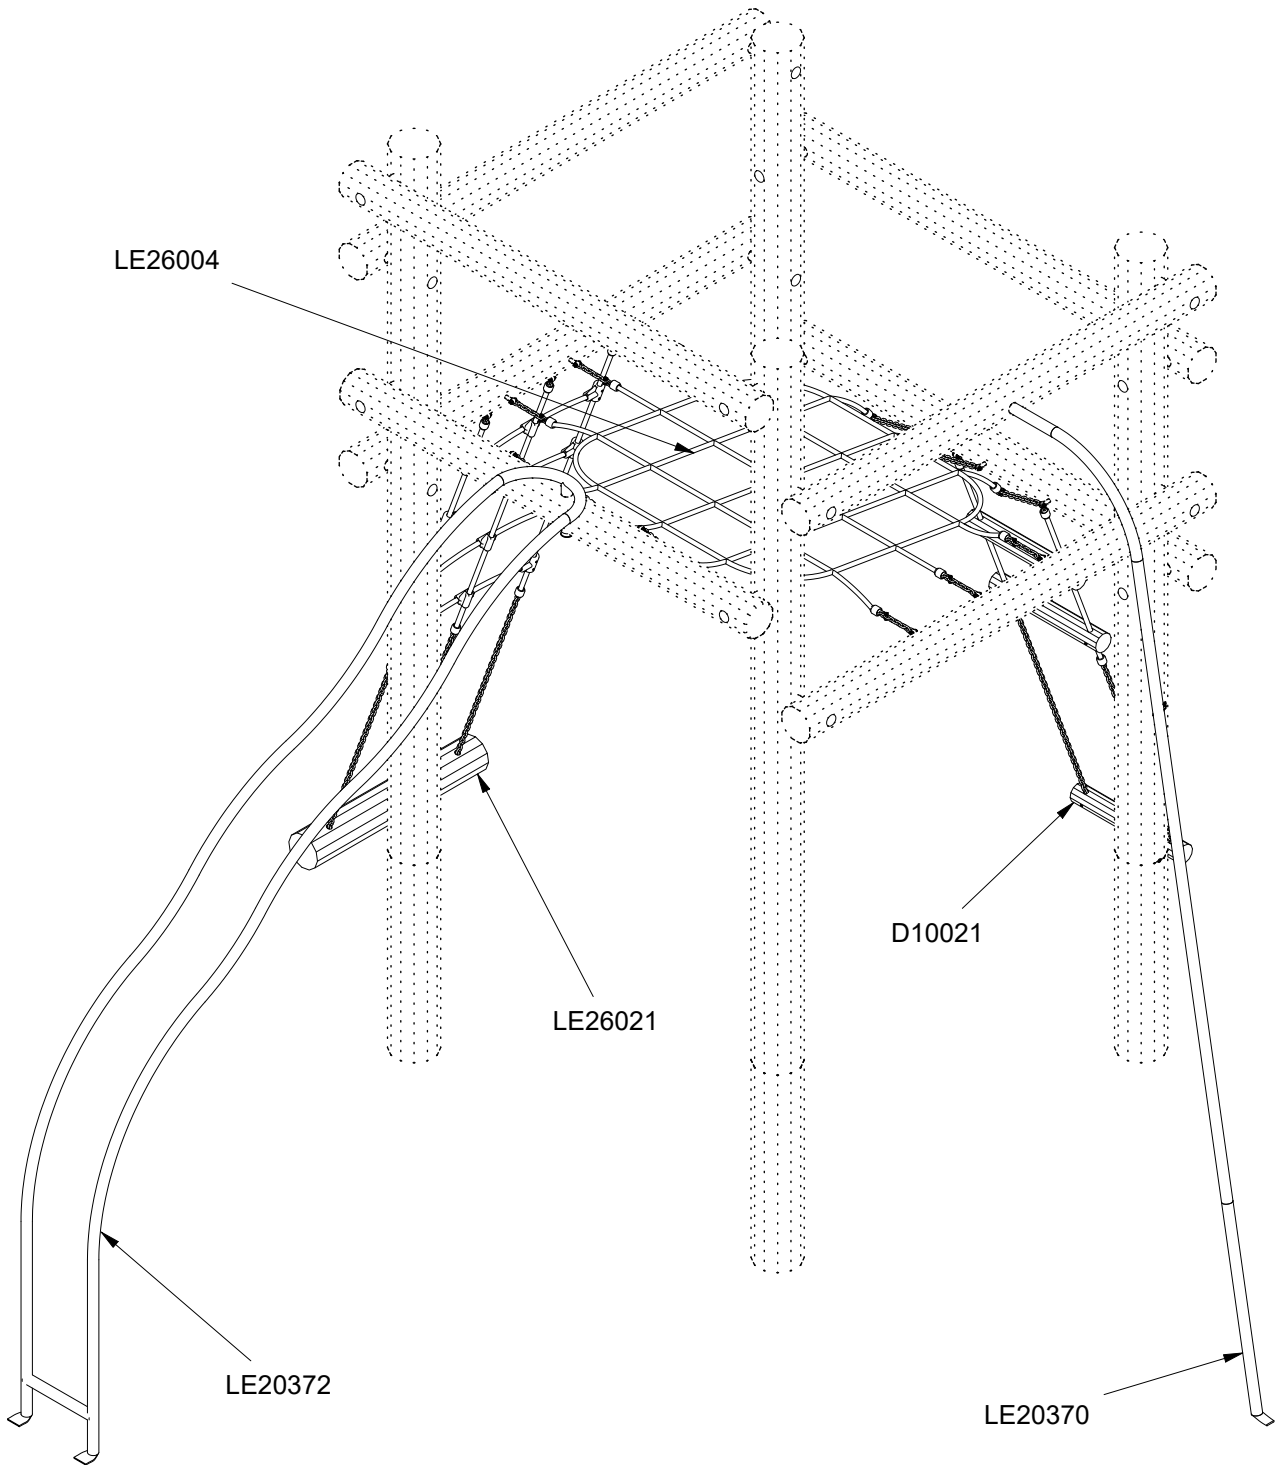

Parts List		
QTY	PART NO	DESCRIP.
1	D11037	Ø120-140x1900mm, w. fittings
1	D11038	Ø120-140x1900mm, w. fittings
1	D11039	Ø120-140x1900mm, w. fittings
1	D11040	Ø120-140x1900mm, w. fittings
1	RS00034	Ø120/140mm
3	RS00039	Ø120/140mm
1	RS00053	Ø160-180x3660mm
1	RS00054	Ø160-180x3240mm
1	RS00055	Ø160-180x3240mm
1	RS00056	Ø160-180x3660mm

Parts List		
QTY	PART NO	DESCRIP.
1	D10021	Ladder
1	LE20370	Sliding pole
1	LE20372	Slide tubes
1	LE26004	Taifun climbing net
1	LE26021	Taifun net ladder, 1500mm

Parts List		
QTY	PART NO	DESCRIP.
1	D11037	Ø120-140x1900mm, w. fittings
4	LE15108	Ø38x40mm
4	LE15256	M16x270mm
1	LE16098	M12x1,25mm nut
4	LE16100	M16 nut
8	LE16152	M16 - Ø30 mm
1	LE16167	M12 - Ø32 mm
9	LE16556	Ø42/38mm
1	LE20372	Slide tubes
1	RS00039	Ø120/140mm
1	RS00053	Ø160-180x3660mm
1	RS00056	Ø160-180x3660mm

Parts List

QTY	PART NO	DESCRIP.
1	D10021	Ladder
1	D11039	Ø120-140x1900mm, w. fittings
2	LE13100	Shackle
4	LE15108	Ø38x40mm
4	LE15256	M16x270mm
4	LE16100	M16 nut
8	LE16152	M16 - Ø30 mm
2	LE16502	Spacer 6mm
8	LE16556	Ø42/38mm
1	LE16599	Sealtite 970 1,5ml
1	RS00039	Ø120/140mm
1	RS00054	Ø160-180x3240mm
1	RS00055	Ø160-180x3240mm

Parts List

QTY	PART NO	DESCRIP.
1	D11038	Ø120-140x1900mm, w. fittings
4	LE15108	Ø38x40mm
4	LE15256	M16x270mm
1	LE16098	M12x1,25mm nut
4	LE16100	M16 nut
8	LE16152	M16 - Ø30 mm
1	LE16167	M12 - Ø32 mm
9	LE16556	Ø42/38mm
1	LE20370	Sliding pole
1	RS00034	Ø120/140mm
1	RS00055	Ø160-180x3240mm
1	RS00056	Ø160-180x3660mm