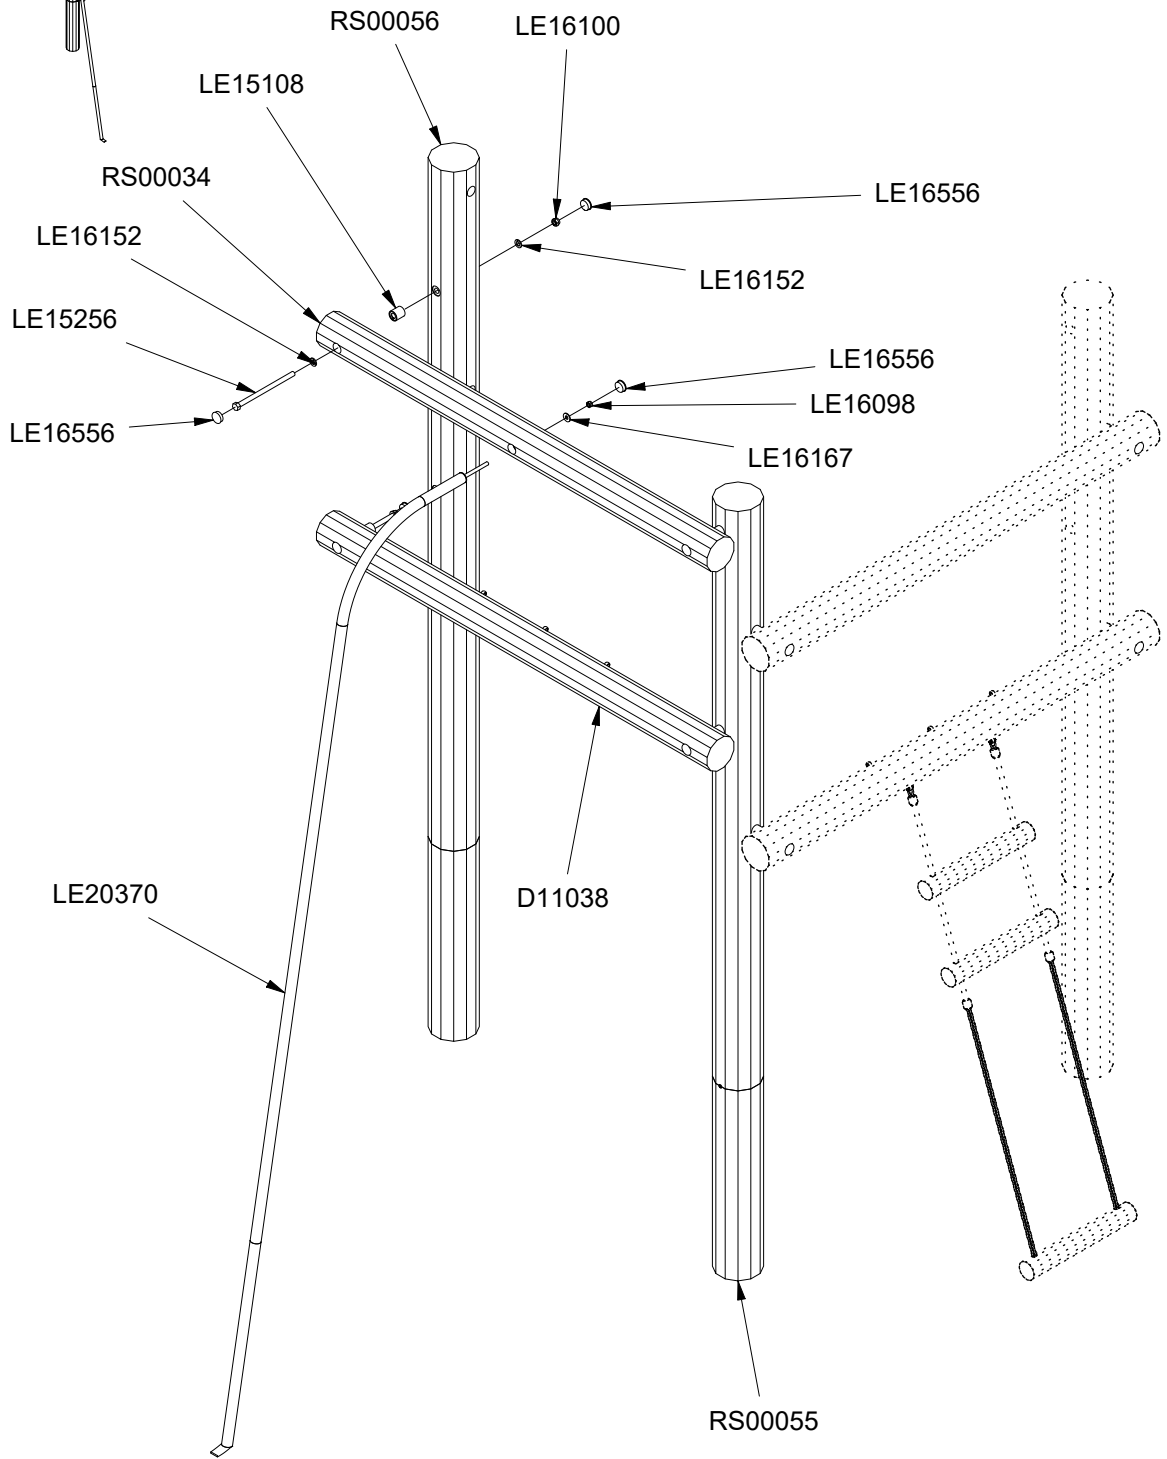

Parts List		
QTY	PART NO	DESCRIP.
1	D11037	Ø120-140x1900mm, w. fittings
1	D11038	Ø120-140x1900mm, w. fittings
1	D11039	Ø120-140x1900mm, w. fittings
1	D11040	Ø120-140x1900mm, w. fittings
1	RS00034	Ø120/140mm
3	RS00039	Ø120/140mm
1	RS00053	Ø160-180x3660mm
1	RS00054	Ø160-180x3240mm
1	RS00055	Ø160-180x3240mm
1	RS00056	Ø160-180x3660mm

Parts List		
QTY	PART NO	DESCRIP.
1	D10021	Ladder
1	LE20370	Sliding pole
1	LE20372	Slide tubes
1	LE26004	Taifun climbing net
1	LE26021	Taifun net ladder, 1500mm

Parts List		
QTY	PART NO	DESCRIP.
1	D11037	Ø120-140x1900mm, w. fittings
4	LE15108	Ø38x40mm
4	LE15256	M16x270mm
1	LE16098	M12x1,25mm nut
4	LE16100	M16 nut
8	LE16152	M16 - Ø30 mm
1	LE16167	M12 - Ø32 mm
9	LE16556	Ø42/38mm
1	LE20372	Slide tubes
1	RS00039	Ø120/140mm
1	RS00053	Ø160-180x3660mm
1	RS00056	Ø160-180x3660mm

Parts List

QTY	PART NO	DESCRIP.
1	D10021	Ladder
1	D11039	Ø120-140x1900mm, w. fittings
2	LE13100	Shackle
4	LE15108	Ø38x40mm
4	LE15256	M16x270mm
4	LE16100	M16 nut
8	LE16152	M16 - Ø30 mm
2	LE16502	Spacer 6mm
8	LE16556	Ø42/38mm
1	LE16599	Sealtite 970 1,5ml
1	RS00039	Ø120/140mm
1	RS00054	Ø160-180x3240mm
1	RS00055	Ø160-180x3240mm

Parts List

QTY	PART NO	DESCRIP.
1	D11038	Ø120-140x1900mm, w. fittings
4	LE15108	Ø38x40mm
4	LE15256	M16x270mm
1	LE16098	M12x1,25mm nut
4	LE16100	M16 nut
8	LE16152	M16 - Ø30 mm
1	LE16167	M12 - Ø32 mm
9	LE16556	Ø42/38mm
1	LE20370	Sliding pole
1	RS00034	Ø120/140mm
1	RS00055	Ø160-180x3240mm
1	RS00056	Ø160-180x3660mm