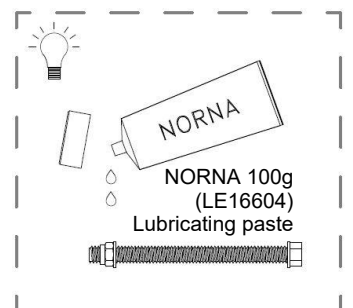

Parts List		
QTY	PART NO	DESCRIP.
1	D11037	Ø120-140x1900mm, w. fittings
1	D11038	Ø120-140x1900mm, w. fittings
1	D11039	Ø120-140x1900mm, w. fittings
1	D11040	Ø120-140x1900mm, w. fittings
1	RS00034	Ø120/140mm
3	RS00039	Ø120/140mm
1	RS00053	Ø160-180x3660mm
1	RS00054	Ø160-180x3240mm
1	RS00055	Ø160-180x3240mm
1	RS00056	Ø160-180x3660mm

Parts List		
QTY	PART NO	DESCRIP.
1	D10021	Ladder
1	LE20370	Sliding pole
1	LE20372	Slide tubes
1	LE26004	Taifun climbing net
1	LE26021	Taifun net ladder, 1500mm

Parts List		
QTY	PART NO	DESCRIP.
1	D11037	Ø120-140x1900mm, w. fittings
4	LE15108	Ø38x40mm
4	LE15256	M16x270mm
1	LE16098	M12x1,25mm nut
4	LE16100	M16 nut
8	LE16152	M16 - Ø30 mm
1	LE16167	M12 - Ø32 mm
9	LE16556	Ø42/38mm
1	LE20372	Slide tubes
1	RS00039	Ø120/140mm
1	RS00053	Ø160-180x3660mm
1	RS00056	Ø160-180x3660mm

Parts List

QTY	PART NO	DESCRIP.
1	D10021	Ladder
1	D11039	Ø120-140x1900mm, w. fittings
2	LE13100	Shackle
4	LE15108	Ø38x40mm
4	LE15256	M16x270mm
4	LE16100	M16 nut
8	LE16152	M16 - Ø30 mm
2	LE16502	Spacer 6mm
8	LE16556	Ø42/38mm
1	LE16599	Sealtite 970 1,5ml
1	RS00039	Ø120/140mm
1	RS00054	Ø160-180x3240mm
1	RS00055	Ø160-180x3240mm

Parts List

QTY	PART NO	DESCRIP.
1	D11038	Ø120-140x1900mm, w. fittings
4	LE15108	Ø38x40mm
4	LE15256	M16x270mm
1	LE16098	M12x1,25mm nut
4	LE16100	M16 nut
8	LE16152	M16 - Ø30 mm
1	LE16167	M12 - Ø32 mm
9	LE16556	Ø42/38mm
1	LE20370	Sliding pole
1	RS00034	Ø120/140mm
1	RS00055	Ø160-180x3240mm
1	RS00056	Ø160-180x3660mm