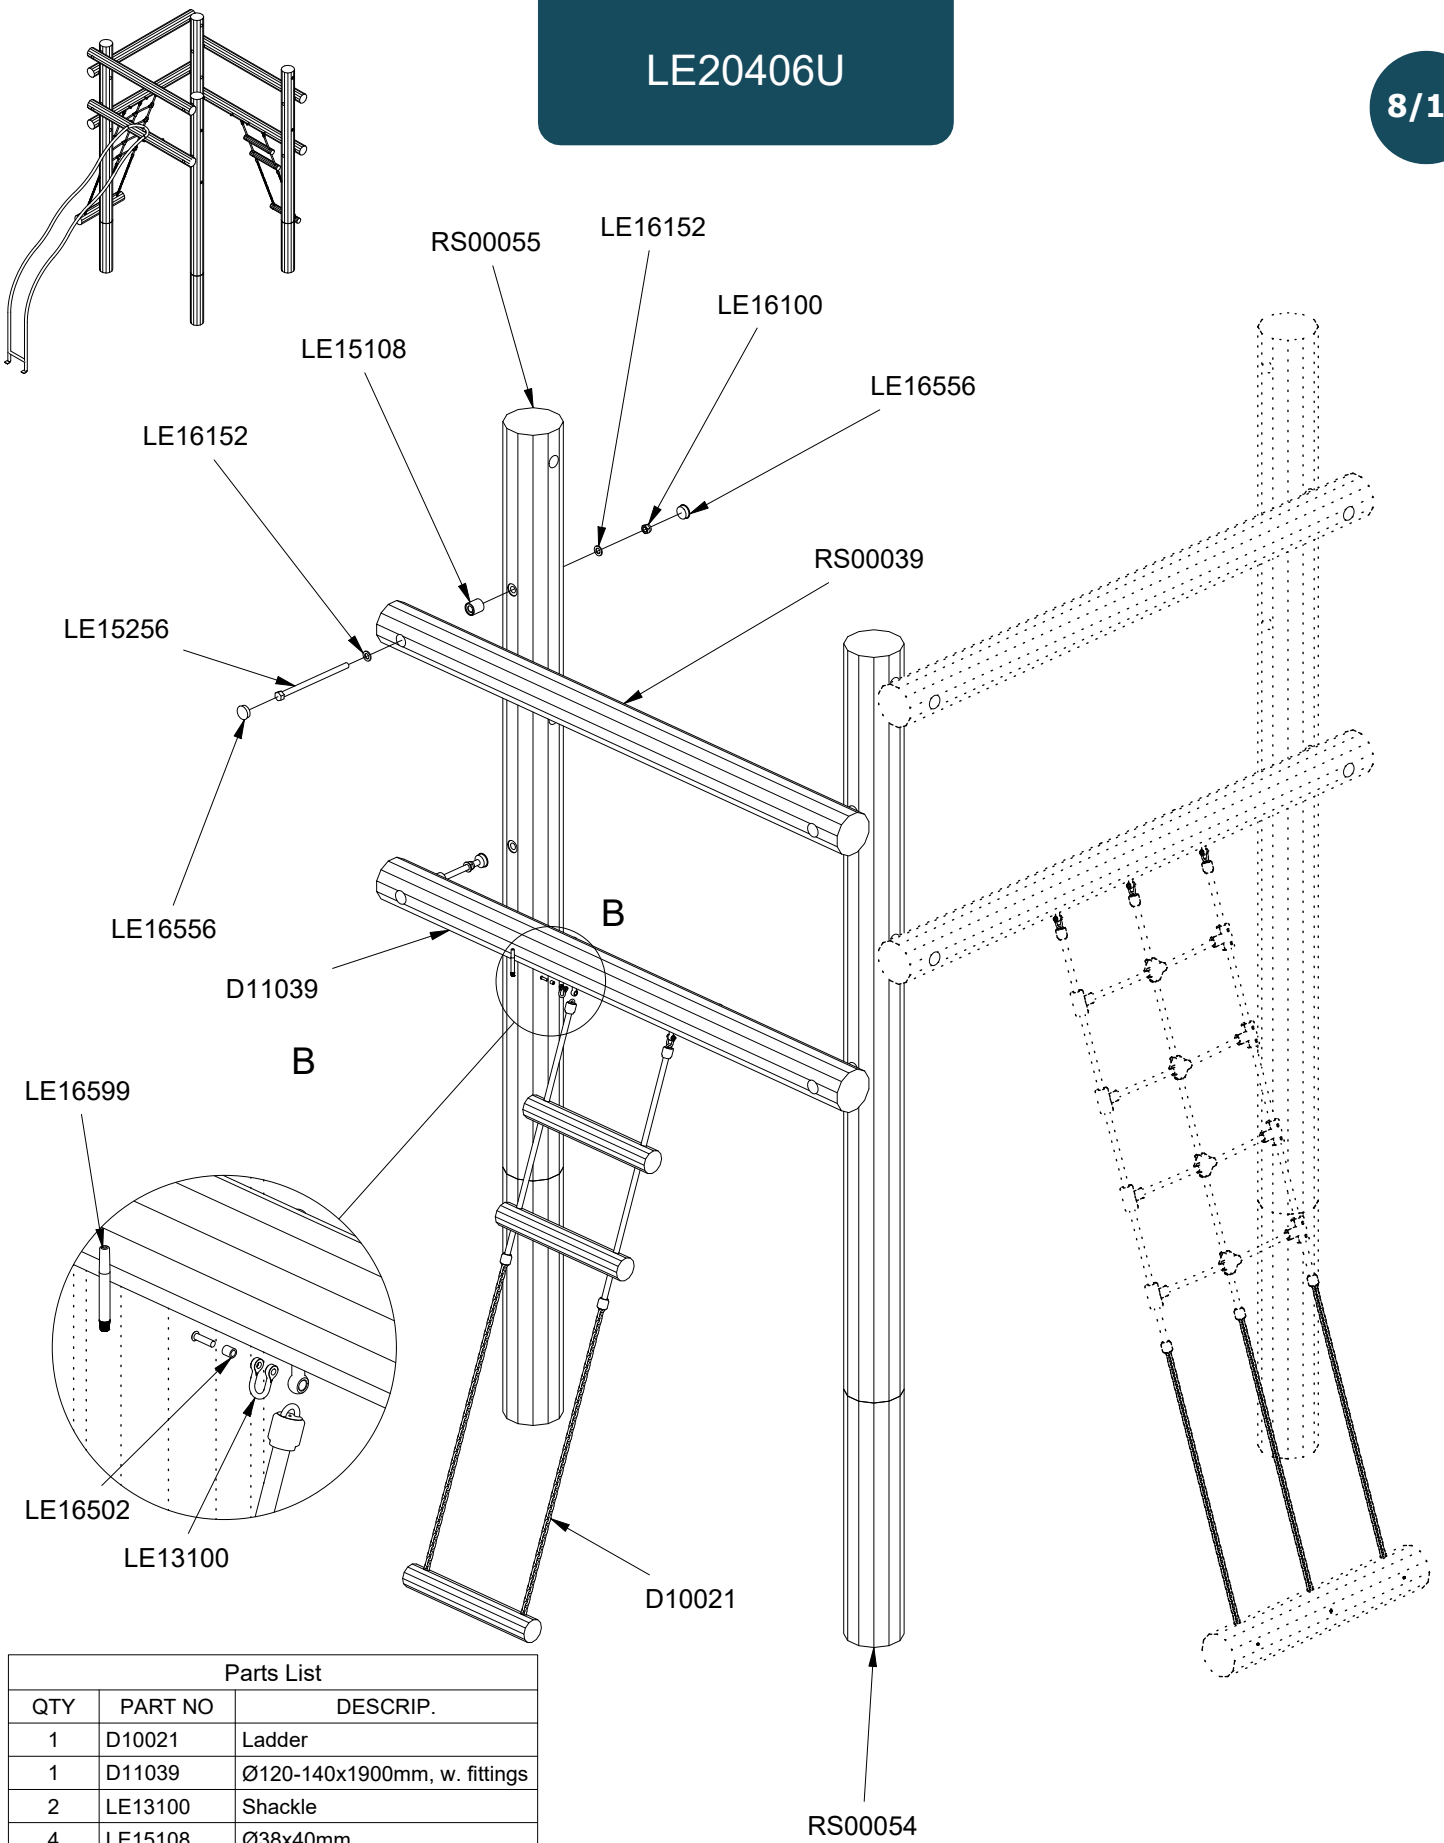

Parts List		
QTY	PART NO	DESCRIP.
1	D11037	Ø120-140x1900mm, w. fittings
1	D11038	Ø120-140x1900mm, w. fittings
1	D11039	Ø120-140x1900mm, w. fittings
1	D11040	Ø120-140x1900mm, w. fittings
1	RS00034	Ø120/140mm
3	RS00039	Ø120/140mm
1	RS00053	Ø160-180x3660mm
1	RS00054	Ø160-180x3240mm
1	RS00055	Ø160-180x3240mm
1	RS00056	Ø160-180x3660mm

Parts List		
QTY	PART NO	DESCRIP.
1	D10021	Ladder
1	LE20370	Sliding pole
1	LE20372	Slide tubes
1	LE26004	Taifun climbing net
1	LE26021	Taifun net ladder, 1500mm

Parts List		
QTY	PART NO	DESCRIP.
1	D11037	Ø120-140x1900mm, w. fittings
4	LE15108	Ø38x40mm
4	LE15256	M16x270mm
1	LE16098	M12x1,25mm nut
4	LE16100	M16 nut
8	LE16152	M16 - Ø30 mm
1	LE16167	M12 - Ø32 mm
9	LE16556	Ø42/38mm
1	LE20372	Slide tubes
1	RS00039	Ø120/140mm
1	RS00053	Ø160-180x3660mm
1	RS00056	Ø160-180x3660mm

Parts List

QTY	PART NO	DESCRIP.
1	D10021	Ladder
1	D11039	Ø120-140x1900mm, w. fittings
2	LE13100	Shackle
4	LE15108	Ø38x40mm
4	LE15256	M16x270mm
4	LE16100	M16 nut
8	LE16152	M16 - Ø30 mm
2	LE16502	Spacer 6mm
8	LE16556	Ø42/38mm
1	LE16599	Sealtite 970 1,5ml
1	RS00039	Ø120/140mm
1	RS00054	Ø160-180x3240mm
1	RS00055	Ø160-180x3240mm

Parts List

QTY	PART NO	DESCRIP.
1	D11038	Ø120-140x1900mm, w. fittings
4	LE15108	Ø38x40mm
4	LE15256	M16x270mm
1	LE16098	M12x1,25mm nut
4	LE16100	M16 nut
8	LE16152	M16 - Ø30 mm
1	LE16167	M12 - Ø32 mm
9	LE16556	Ø42/38mm
1	LE20370	Sliding pole
1	RS00034	Ø120/140mm
1	RS00055	Ø160-180x3240mm
1	RS00056	Ø160-180x3660mm