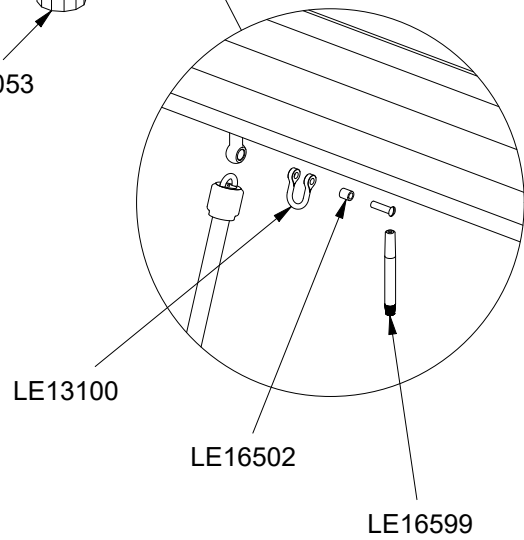

Parts List		
QTY	PART NO	DESCRIP.
1	D11037	Ø120-140x1900mm, w. fittings
1	D11038	Ø120-140x1900mm, w. fittings
1	D11039	Ø120-140x1900mm, w. fittings
1	D11040	Ø120-140x1900mm, w. fittings
1	RS00034	Ø120/140mm
3	RS00039	Ø120/140mm
1	RS00053	Ø160-180x3660mm
1	RS00054	Ø160-180x3240mm
1	RS00055	Ø160-180x3240mm
1	RS00056	Ø160-180x3660mm

Parts List		
QTY	PART NO	DESCRIP.
1	D10021	Ladder
1	LE20370	Sliding pole
1	LE20372	Slide tubes
1	LE26004	Taifun climbing net
1	LE26021	Taifun net ladder, 1500mm

Parts List		
QTY	PART NO	DESCRIP.
1	D11037	Ø120-140x1900mm, w. fittings
4	LE15108	Ø38x40mm
4	LE15256	M16x270mm
1	LE16098	M12x1,25mm nut
4	LE16100	M16 nut
8	LE16152	M16 - Ø30 mm
1	LE16167	M12 - Ø32 mm
9	LE16556	Ø42/38mm
1	LE20372	Slide tubes
1	RS00039	Ø120/140mm
1	RS00053	Ø160-180x3660mm
1	RS00056	Ø160-180x3660mm

Parts List

QTY	PART NO	DESCRIP.
1	D10021	Ladder
1	D11039	Ø120-140x1900mm, w. fittings
2	LE13100	Shackle
4	LE15108	Ø38x40mm
4	LE15256	M16x270mm
4	LE16100	M16 nut
8	LE16152	M16 - Ø30 mm
2	LE16502	Spacer 6mm
8	LE16556	Ø42/38mm
1	LE16599	Sealtite 970 1,5ml
1	RS00039	Ø120/140mm
1	RS00054	Ø160-180x3240mm
1	RS00055	Ø160-180x3240mm

Parts List

QTY	PART NO	DESCRIP.
1	D11038	Ø120-140x1900mm, w. fittings
4	LE15108	Ø38x40mm
4	LE15256	M16x270mm
1	LE16098	M12x1,25mm nut
4	LE16100	M16 nut
8	LE16152	M16 - Ø30 mm
1	LE16167	M12 - Ø32 mm
9	LE16556	Ø42/38mm
1	LE20370	Sliding pole
1	RS00034	Ø120/140mm
1	RS00055	Ø160-180x3240mm
1	RS00056	Ø160-180x3660mm