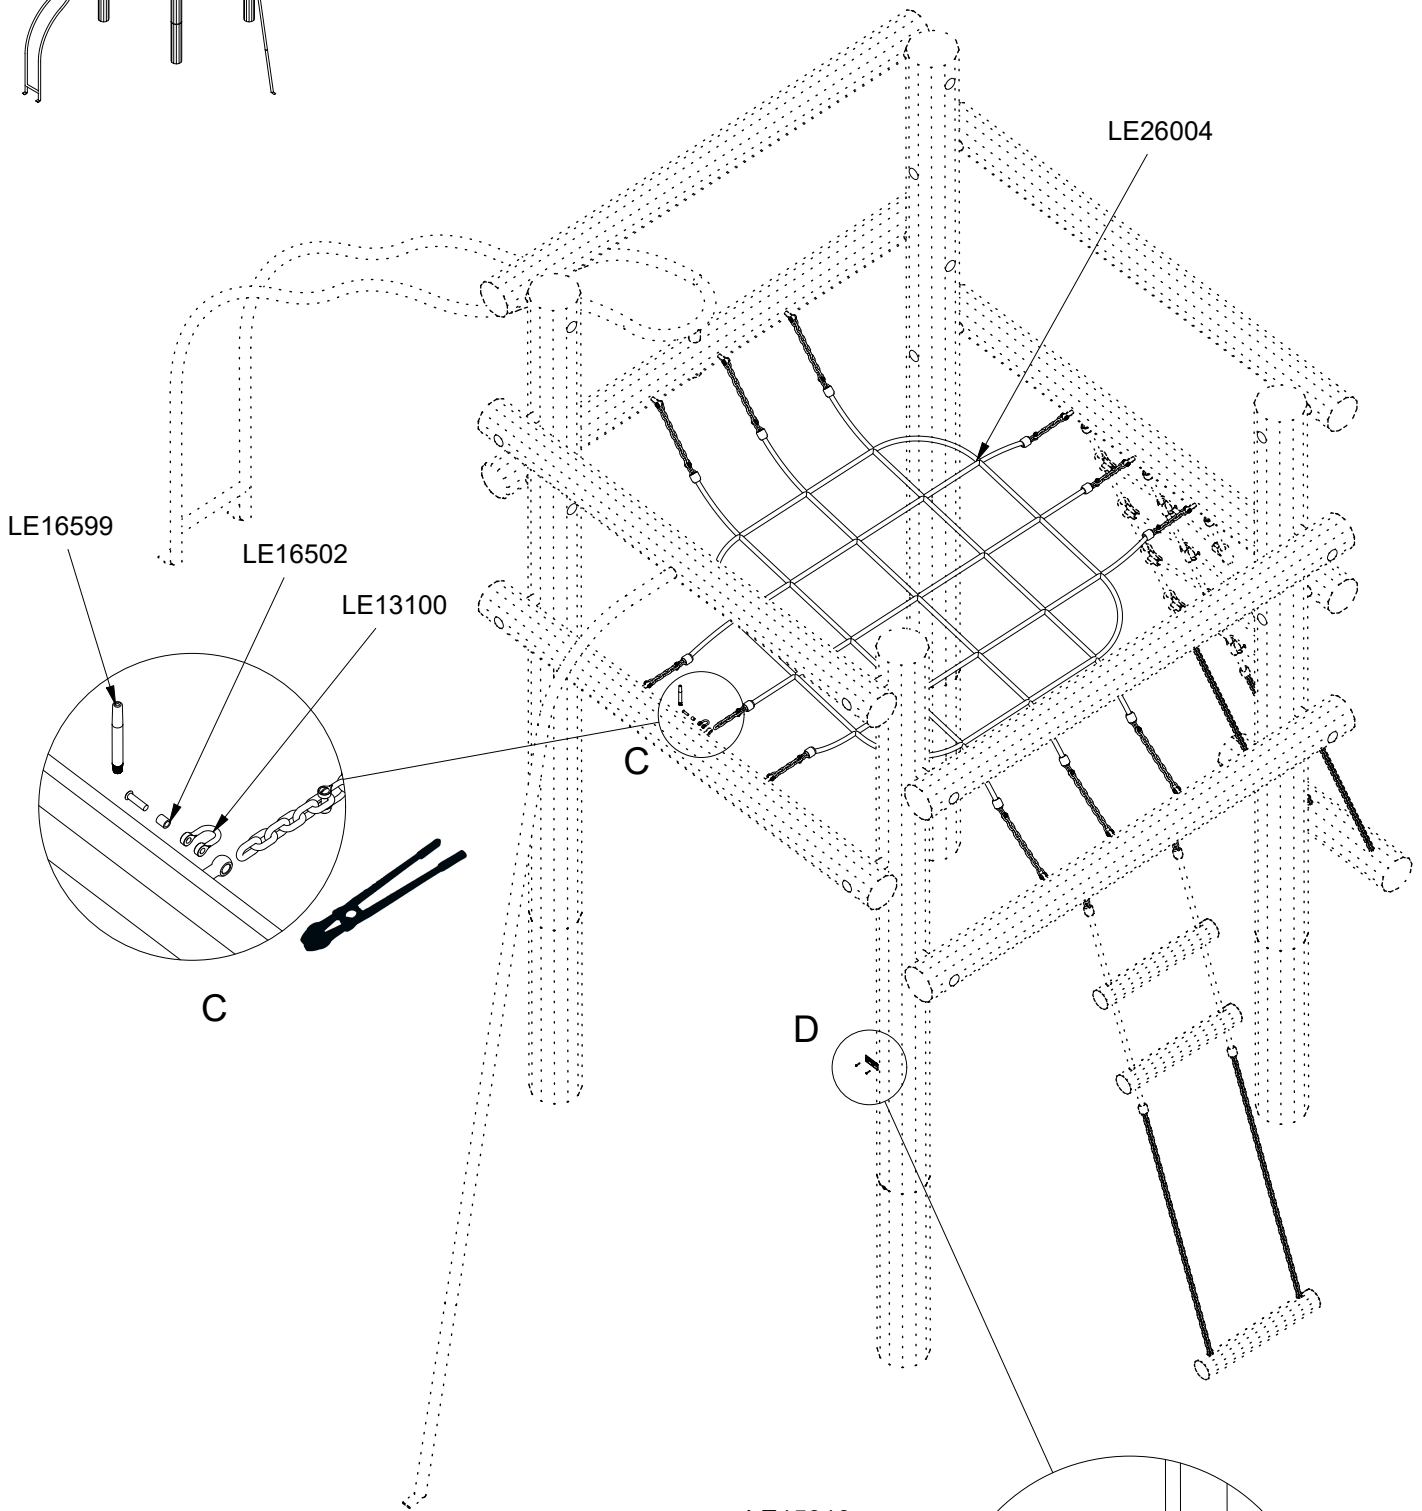

LE20406U

Parts List		
QTY	PART NO	DESCRIP.
12	LE13100	Shackle
2	LE15901	3x16, PH
1	LE15910	Name tag
12	LE16502	Spacer 6mm
1	LE26004	Taifun climbing net