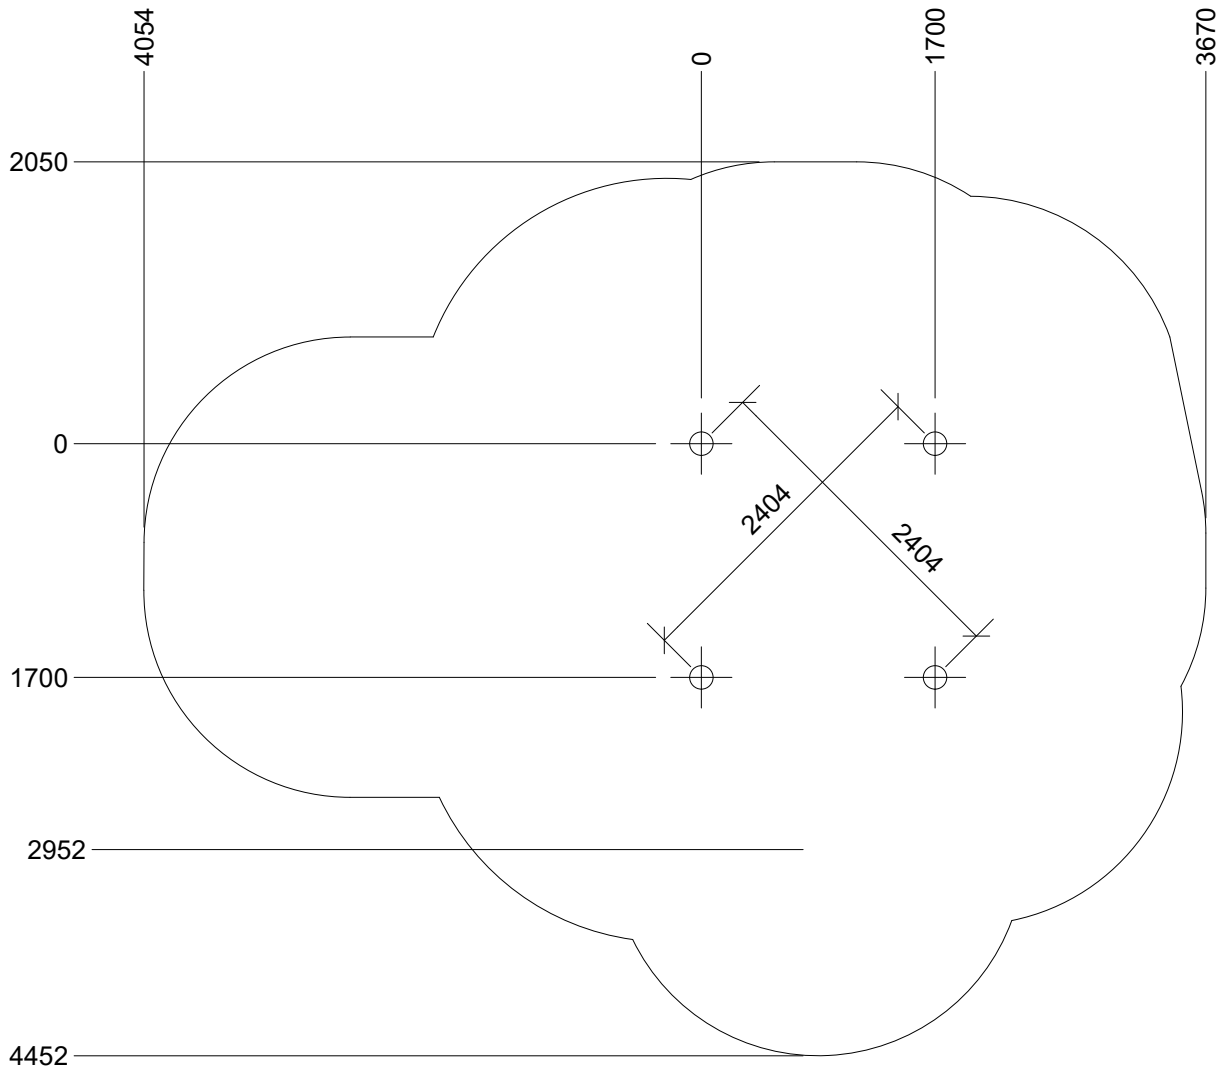

2

12t

36 m²

7,8x6,7x2,9 m

~605 kg

~0,15 m³

Ø18x366 cm

77 kg

Parts List		
QTY	PART NO	DESCRIP.
1	D11037	Ø120-140x1900mm, w. fittings
1	D11038	Ø120-140x1900mm, w. fittings
1	D11039	Ø120-140x1900mm, w. fittings
1	D11040	Ø120-140x1900mm, w. fittings
1	RS00034	Ø120/140mm
3	RS00039	Ø120/140mm
1	RS00053	Ø160-180x3660mm
1	RS00054	Ø160-180x3240mm
1	RS00055	Ø160-180x3240mm
1	RS00056	Ø160-180x3660mm

Parts List		
QTY	PART NO	DESCRIP.
1	D10021	Ladder
1	LE20370	Sliding pole
1	LE20372	Slide tubes
1	LE26004	Taifun climbing net
1	LE26021	Taifun net ladder, 1500mm

Parts List		
QTY	PART NO	DESCRIP.
1	D11037	Ø120-140x1900mm, w. fittings
4	LE15108	Ø38x40mm
4	LE15256	M16x270mm
1	LE16098	M12x1,25mm nut
4	LE16100	M16 nut
8	LE16152	M16 - Ø30 mm
1	LE16167	M12 - Ø32 mm
9	LE16556	Ø42/38mm
1	LE20372	Slide tubes
1	RS00039	Ø120/140mm
1	RS00053	Ø160-180x3660mm
1	RS00056	Ø160-180x3660mm

Parts List

QTY	PART NO	DESCRIP.
1	D11038	Ø120-140x1900mm, w. fittings
4	LE15108	Ø38x40mm
4	LE15256	M16x270mm
1	LE16098	M12x1,25mm nut
4	LE16100	M16 nut
8	LE16152	M16 - Ø30 mm
1	LE16167	M12 - Ø32 mm
9	LE16556	Ø42/38mm
1	LE20370	Sliding pole
1	RS00034	Ø120/140mm
1	RS00055	Ø160-180x3240mm
1	RS00056	Ø160-180x3660mm