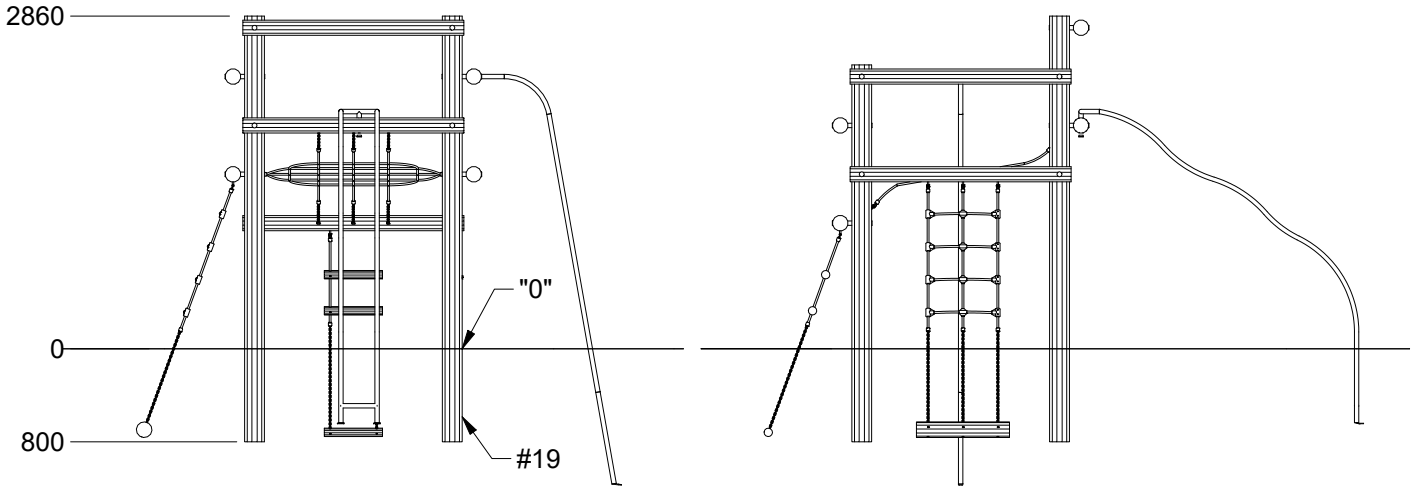

2

12t

36 m²

7,8x6,7x2,9 m

~605 kg

~0,15 m³

Ø18x366 cm

77 kg

Parts List		
QTY	PART NO	DESCRIP.
1	D11037	Ø120-140x1900mm, w. fittings
1	D11038	Ø120-140x1900mm, w. fittings
1	D11039	Ø120-140x1900mm, w. fittings
1	D11040	Ø120-140x1900mm, w. fittings
1	RS00034	Ø120/140mm
3	RS00039	Ø120/140mm
1	RS00053	Ø160-180x3660mm
1	RS00054	Ø160-180x3240mm
1	RS00055	Ø160-180x3240mm
1	RS00056	Ø160-180x3660mm

Parts List		
QTY	PART NO	DESCRIP.
1	D10021	Ladder
1	LE20370	Sliding pole
1	LE20372	Slide tubes
1	LE26004	Taifun climbing net
1	LE26021	Taifun net ladder, 1500mm

Parts List		
QTY	PART NO	DESCRIP.
1	D11037	Ø120-140x1900mm, w. fittings
4	LE15108	Ø38x40mm
4	LE15256	M16x270mm
1	LE16098	M12x1,25mm nut
4	LE16100	M16 nut
8	LE16152	M16 - Ø30 mm
1	LE16167	M12 - Ø32 mm
9	LE16556	Ø42/38mm
1	LE20372	Slide tubes
1	RS00039	Ø120/140mm
1	RS00053	Ø160-180x3660mm
1	RS00056	Ø160-180x3660mm

Parts List

QTY	PART NO	DESCRIP.
1	D11038	Ø120-140x1900mm, w. fittings
4	LE15108	Ø38x40mm
4	LE15256	M16x270mm
1	LE16098	M12x1,25mm nut
4	LE16100	M16 nut
8	LE16152	M16 - Ø30 mm
1	LE16167	M12 - Ø32 mm
9	LE16556	Ø42/38mm
1	LE20370	Sliding pole
1	RS00034	Ø120/140mm
1	RS00055	Ø160-180x3240mm
1	RS00056	Ø160-180x3660mm