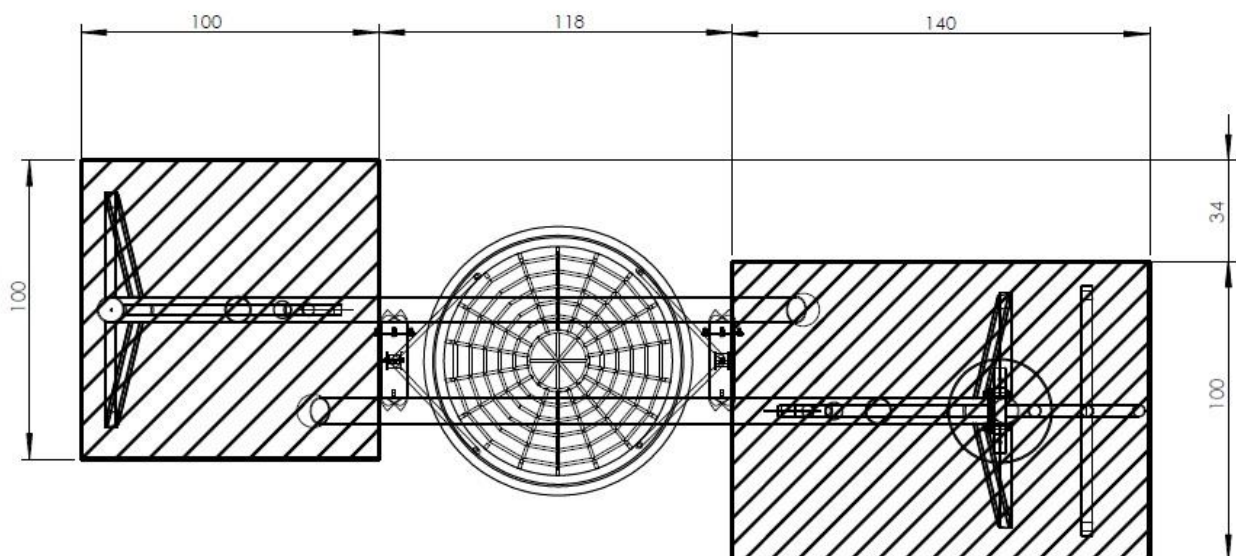

Installation guide K302 “BIRDO”

Part	Part's number	Quantity
1	The frame of swing BIRDO 1 v2	1
2	Seat	1
3	The seat of swing BIRDO	1
4	The frame of swing BIRDO 2 v2	1

Marking of foundation depth:

Marking of the safety zone:

The angle of swing declination:

Location of installation hole (foundation blocks):

Comment:

The height of block foundations – 60 cm (for the elements which are anchoring 100 cm into the ground).

A (1 : 5)