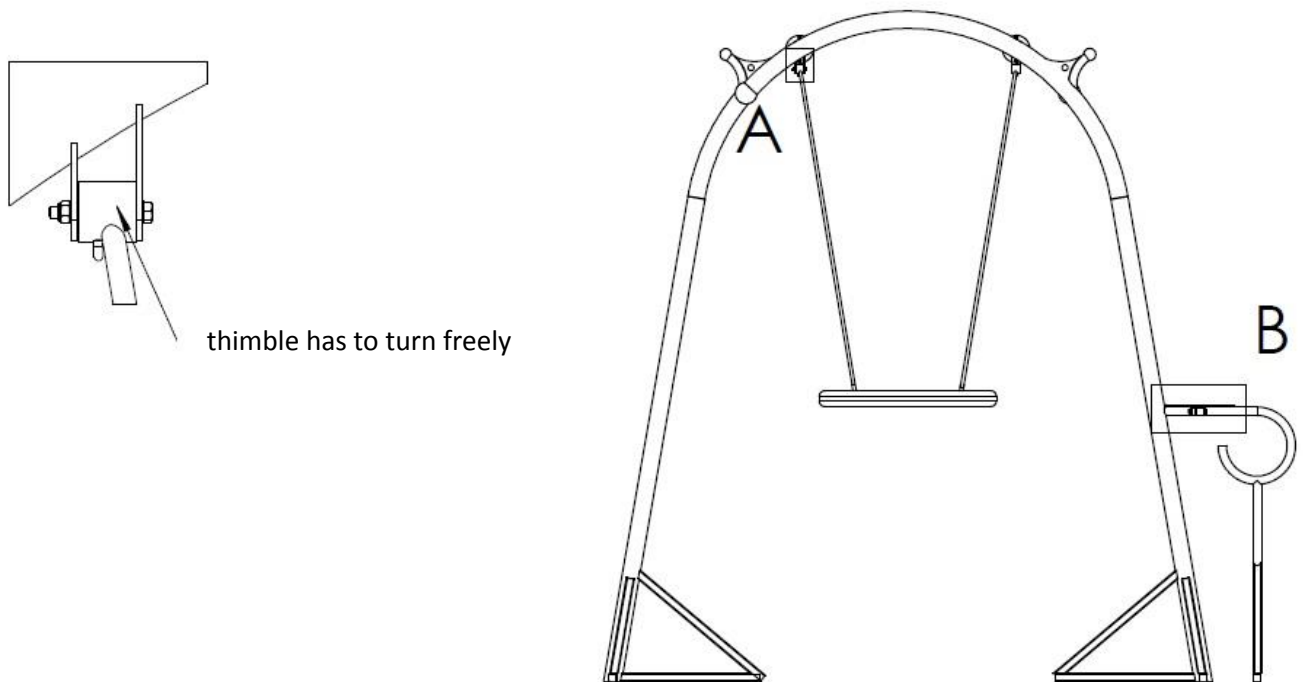

Installation guide K302 “BIRDO”

Part	Part's number	Quantity
1	The frame of swing BIRDO 1 v2	1
2	Seat	1
3	The seat of swing BIRDO	1
4	The frame of swing BIRDO 2 v2	1

Marking of foundation depth:

Marking of the safety zone:

The angle of swing declination:

Location of installation hole (foundation blocks):

Comment:

The height of block foundations – 60 cm (for the elements which are anchoring 100 cm into the ground).

A (1 : 5)

Installation for thimble:

Installation for frames:

B (1 : 5)