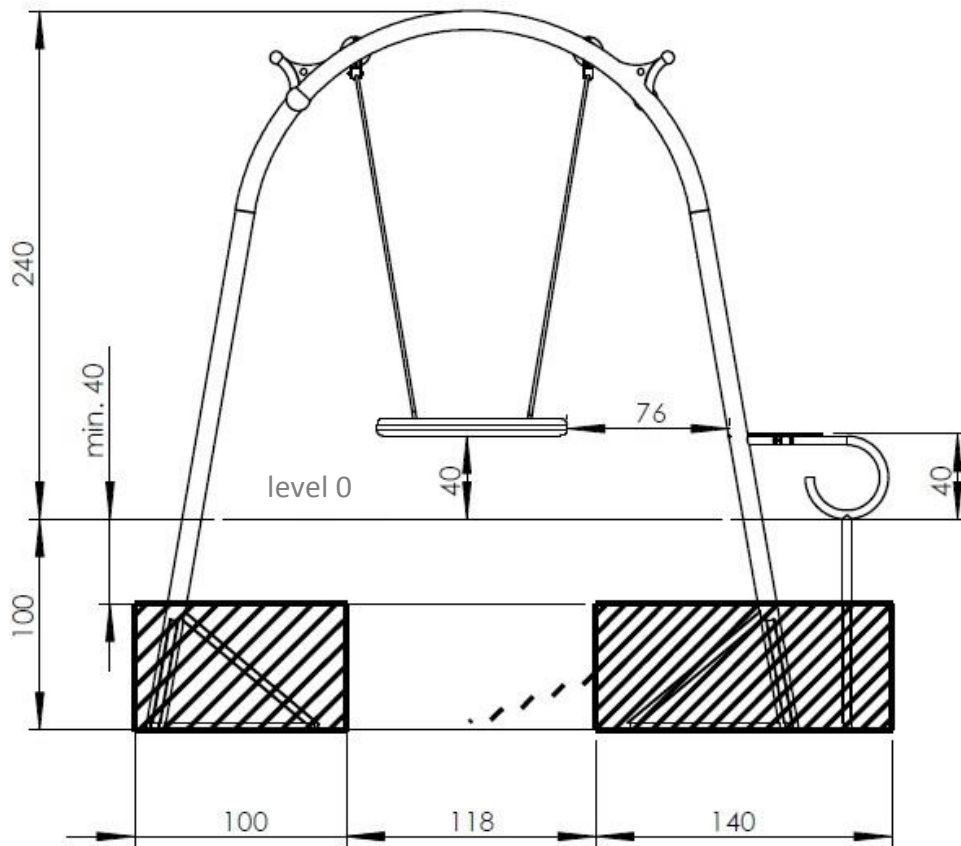

Installation guide K302 “BIRDO”

Part	Part's number	Quantity
1	The frame of swing BIRDO 1 v2	1
2	Seat	1
3	The seat of swing BIRDO	1
4	The frame of swing BIRDO 2 v2	1

Marking of foundation depth:

Marking of the safety zone:

The angle of swing declination:

Location of installation hole (foundation blocks):

Comment:

The height of block foundations – 60 cm (for the elements which are anchoring 100 cm into the ground).

A (1 : 5)