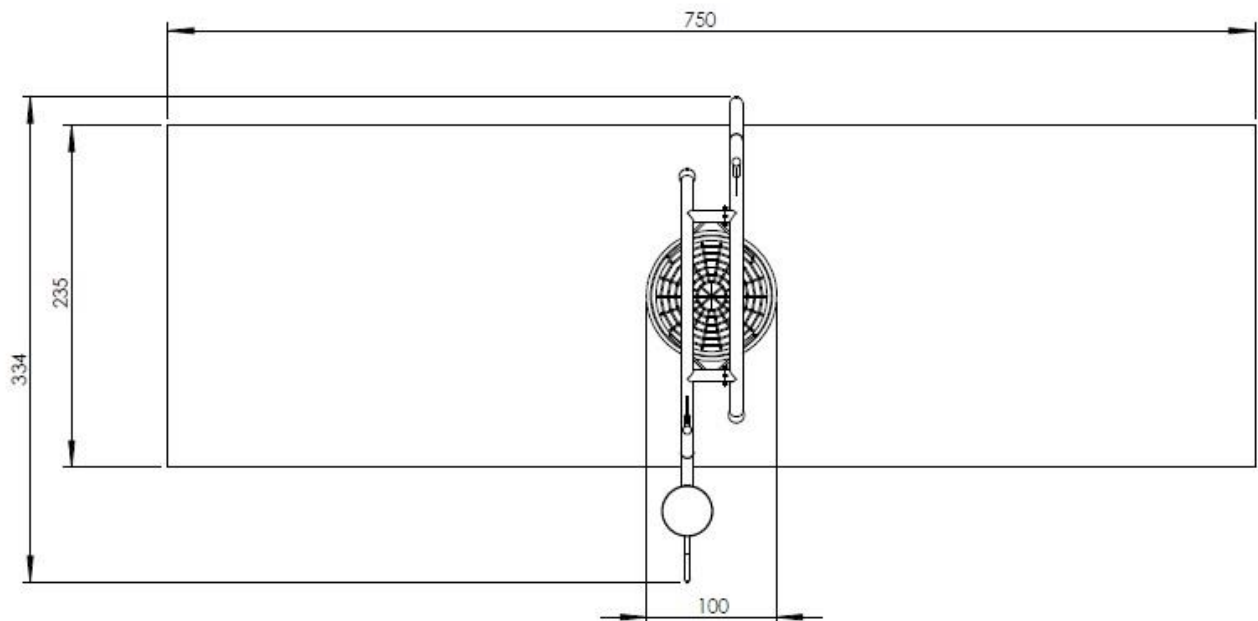

Installation guide K302 “BIRDO”

Part	Part's number	Quantity
1	The frame of swing BIRDO 1 v2	1
2	Seat	1
3	The seat of swing BIRDO	1
4	The frame of swing BIRDO 2 v2	1

Marking of foundation depth:

Marking of the safety zone:

The angle of swing declination:

Location of installation hole (foundation blocks):

Comment:

The height of block foundations – 60 cm (for the elements which are anchoring 100 cm into the ground).

A (1 : 5)