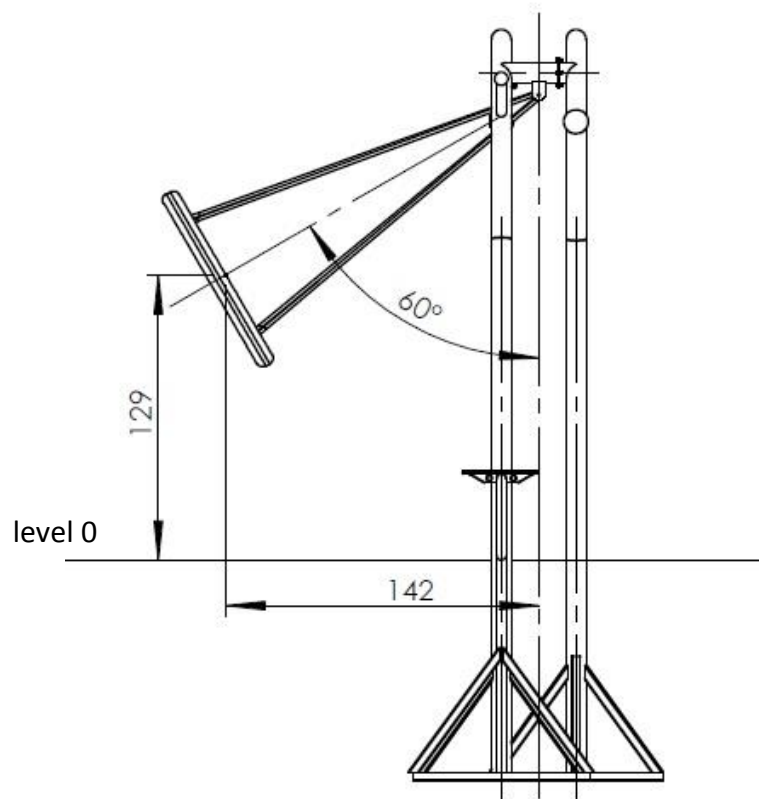

Installation guide K302 “BIRDO”

Part	Part's number	Quantity
1	The frame of swing BIRDO 1 v2	1
2	Seat	1
3	The seat of swing BIRDO	1
4	The frame of swing BIRDO 2 v2	1

Marking of foundation depth:

Marking of the safety zone:

The angle of swing declination:

Location of installation hole (foundation blocks):

Comment:

The height of block foundations – 60 cm (for the elements which are anchoring 100 cm into the ground).

A (1 : 5)

Installation for thimble:

Installation for frames:

B (1 : 5)