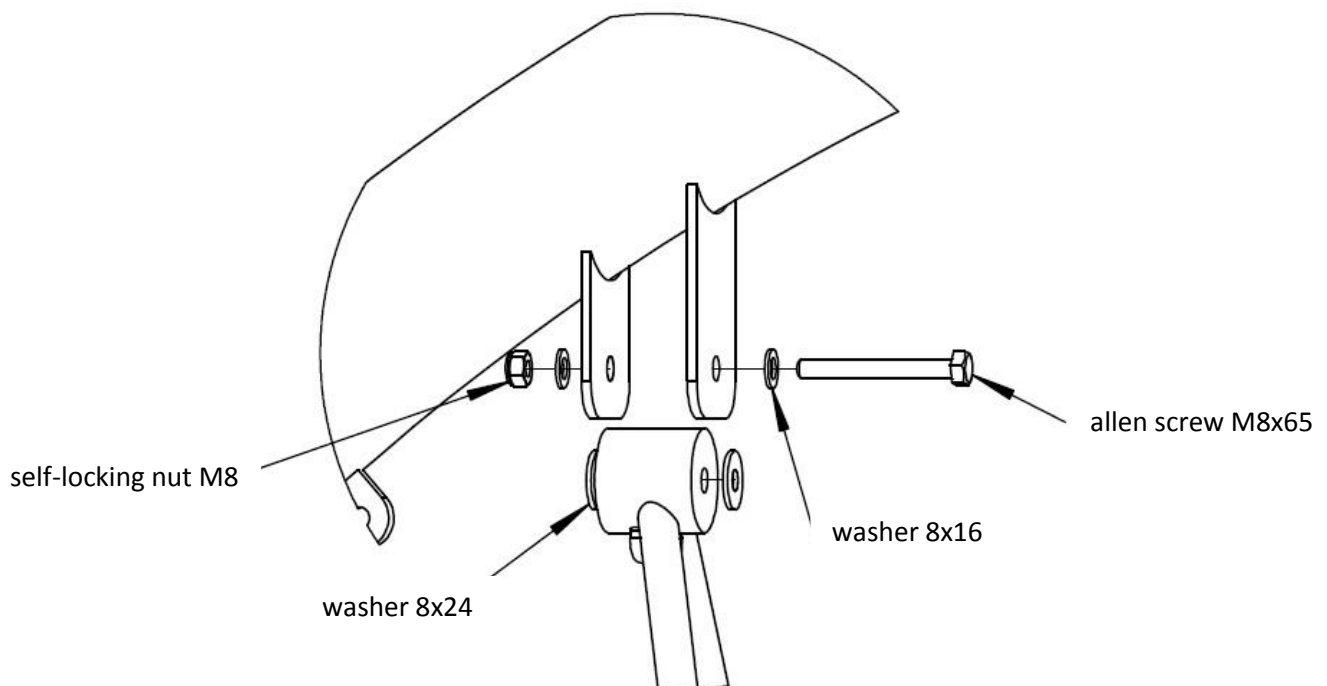

Installation for thimble: