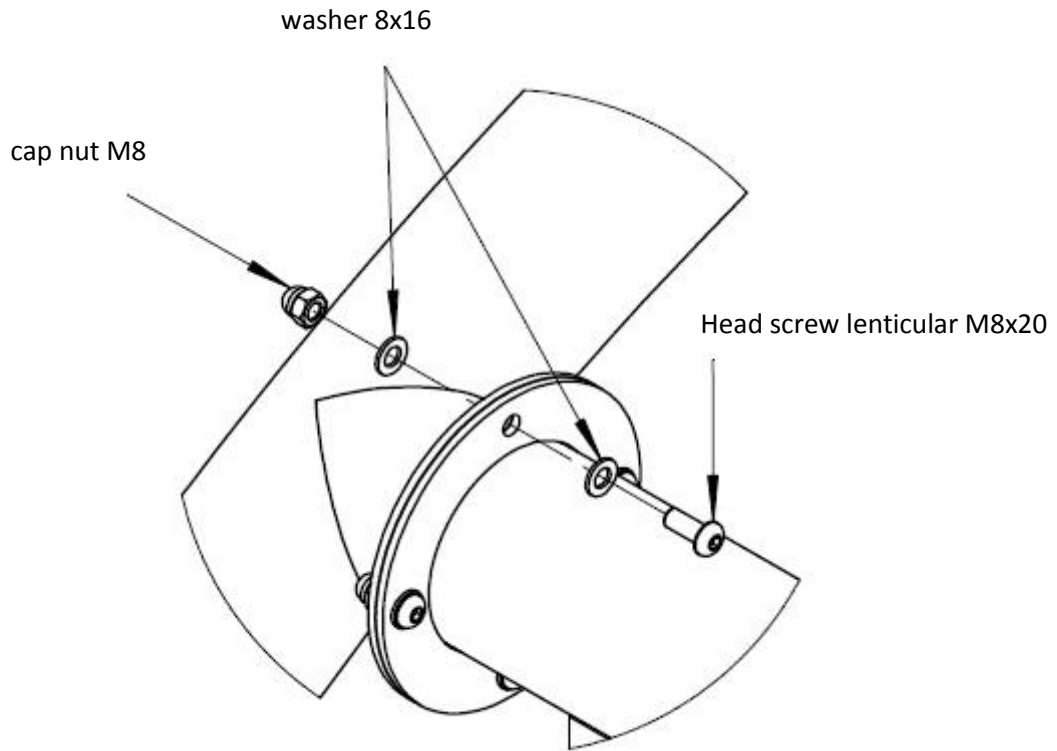

Installation for frames: