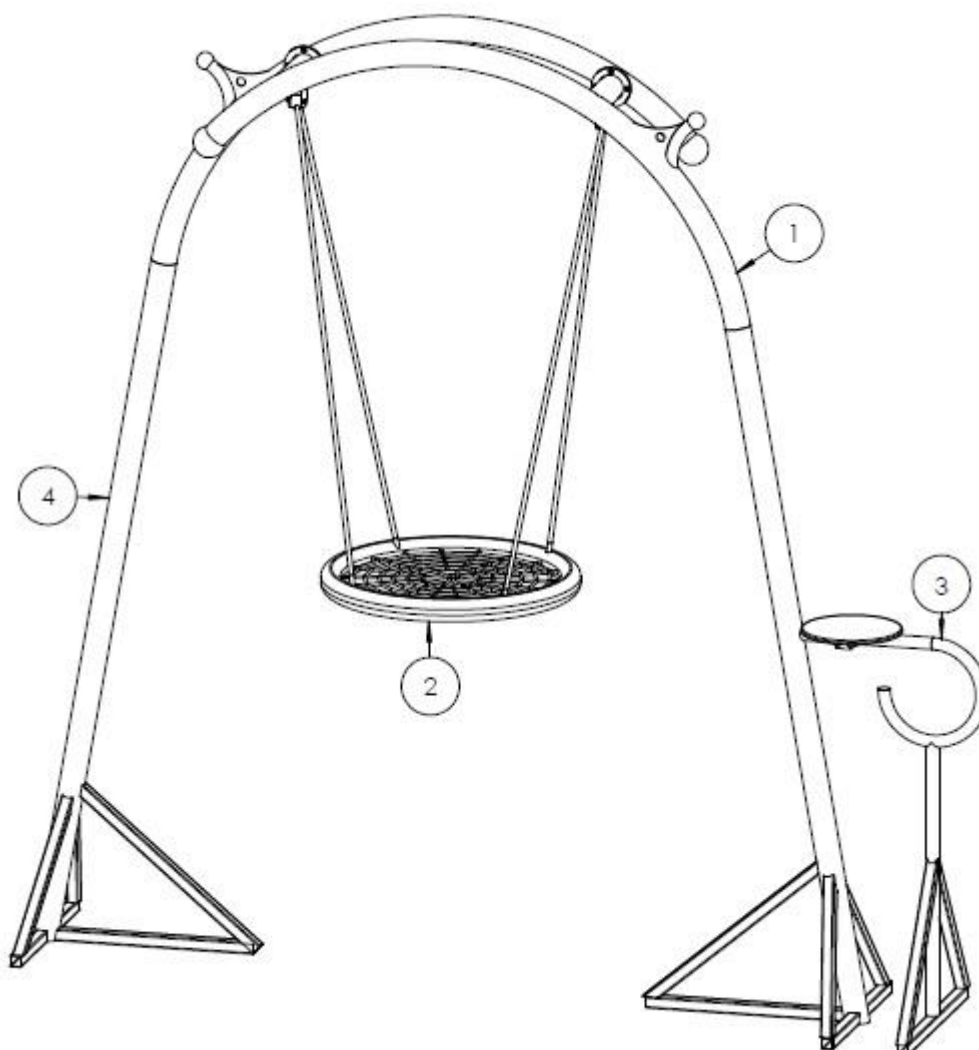

Installation guide K302 “BIRDO”

Part	Part's number	Quantity
1	The frame of swing BIRDO 1 v2	1
2	Seat	1
3	The seat of swing BIRDO	1
4	The frame of swing BIRDO 2 v2	1

Marking of foundation depth:

Marking of the safety zone:

The angle of swing declination:

Location of installation hole (foundation blocks):

Comment:

The height of block foundations – 60 cm (for the elements which are anchoring 100 cm into the ground).

A (1 : 5)