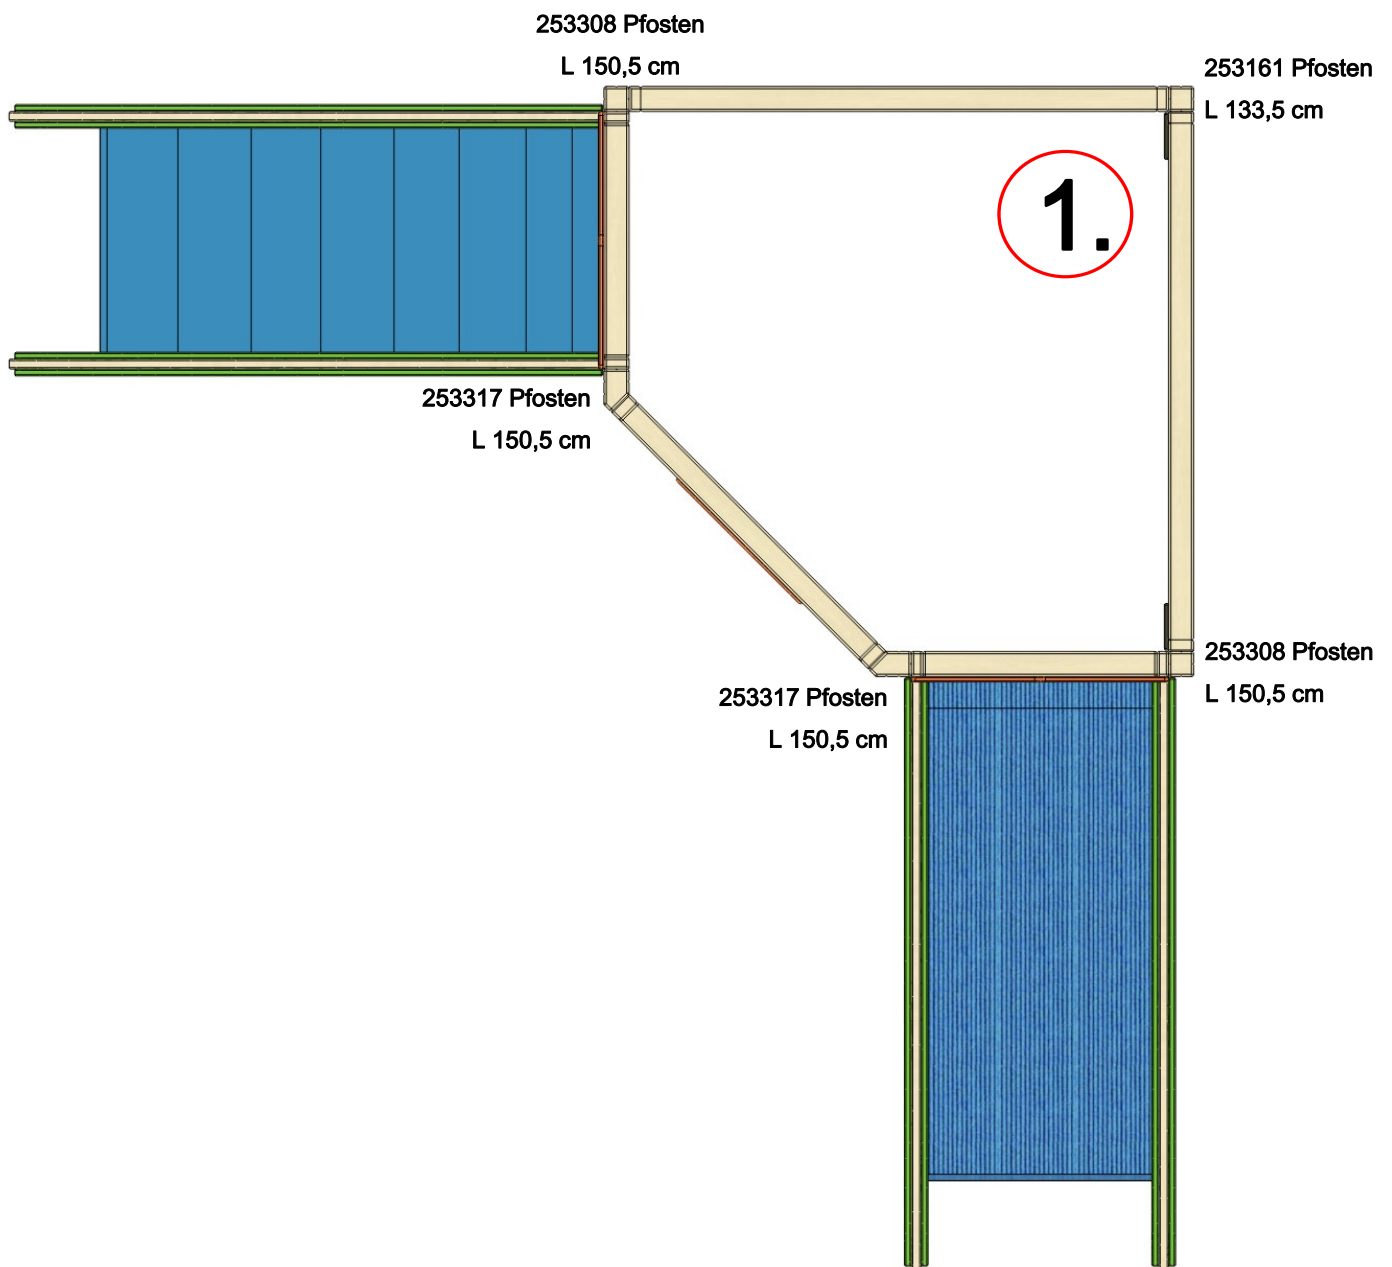

# GEMINO<sup>+</sup>

Seemannseck  
259023

**HABA Sales GmbH & Co. KG**  
August-Grosch-Straße 28-38  
96476 Bad Rodach  
Germany

---

**1.**

**2.**

3.

4.

**5.**

**6.**