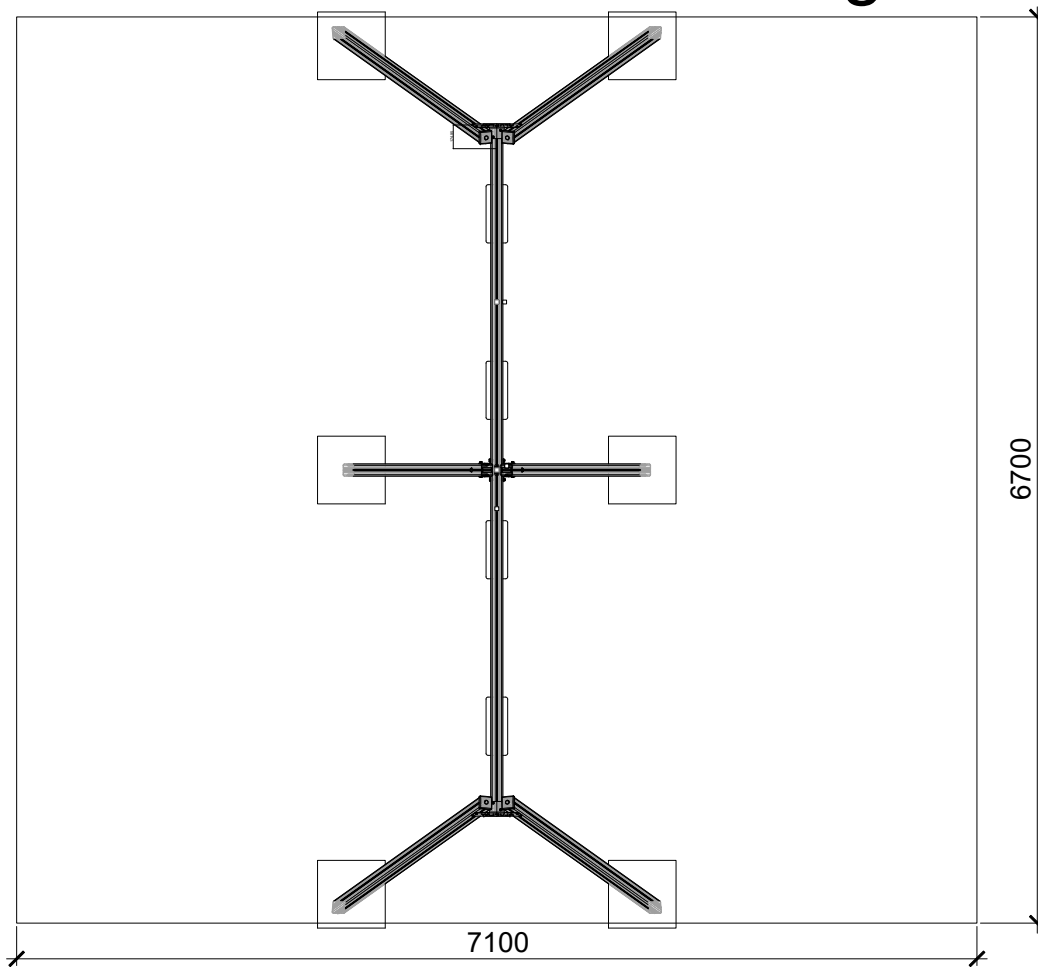

		pcs.
6	St. STEEL -Side Connector	2
5	St. STEEL -Middle Connector	1
4	SAPA - RAM 5100mm	1
3	SAPA - NP 3250mm	4
2	SAPA - NL 3250mm	4
1	SAPA - NS 2900mm	2

View Instalation Manual		 A207 Quatro Swing
Design FUN TIME s.r.o.	Date 18/11/2018	
Made by FUN TIME s.r.o.		Serie ALUPLAY

Installation - Quatro swing

ALUPLAY

middle connector of the structure

		pcs.
5	M10x110+base+nut	4
4	M10x110+base+big base+nut	4
3	St. STEEL -Middle Connector	3
2	SAPA - NS 2900mm	2
1	SAPA - RAM 5100mm	1

View Instalation Manual-Detail		 Title A207 Quatro Swing
Design FUN TIME s.r.o.	Date 18/11/2018	
Made by FUN TIME s.r.o.		Serie ALUPLAY