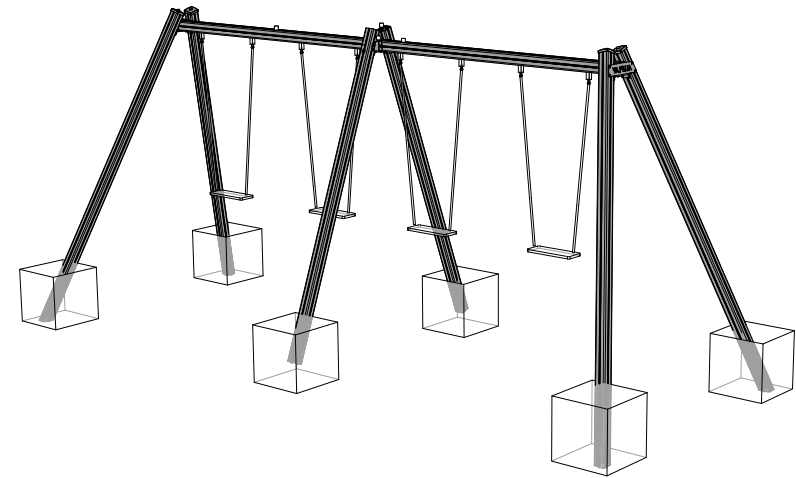

		pcs.
6	St. STEEL -Side Connector	2
5	St. STEEL -Middle Connector	1
4	SAPA - RAM 5100mm	1
3	SAPA - NP 3250mm	4
2	SAPA - NL 3250mm	4
1	SAPA - NS 2900mm	2

View Instalation Manual		 A207 Quatro Swing
Design FUN TIME s.r.o.	Date 18/11/2018	
Made by FUN TIME s.r.o.		Serie ALUPLAY

Installation - Quatro swing

ALUPLAY

middle connector of the structure

		pcs.
5	M10x110+base+nut	4
4	M10x110+base+big base+nut	4
3	St. STEEL -Middle Connector	3
2	SAPA - NS 2900mm	2
1	SAPA - RAM 5100mm	1

View Instalation Manual-Detail		 Title A207 Quatro Swing
Design FUN TIME s.r.o.	Date 18/11/2018	
Made by FUN TIME s.r.o.		Serie ALUPLAY