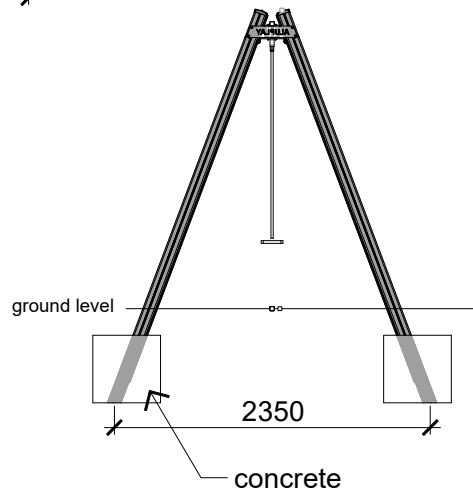

		pcs.
6	St. STEEL -Side Connector	2
5	St. STEEL -Middle Connector	1
4	SAPA - RAM 5100mm	1
3	SAPA - NP 3250mm	4
2	SAPA - NL 3250mm	4
1	SAPA - NS 2900mm	2

View Instalation Manual		 A207 Quatro Swing
Design FUN TIME s.r.o.	Date 18/11/2018	
Made by FUN TIME s.r.o.		Serie ALUPLAY

Installation - Quatro swing

ALUPLAY

middle connector of the structure

		pcs.
5	M10x110+base+nut	4
4	M10x110+base+big base+nut	4
3	St. STEEL -Middle Connector	3
2	SAPA - NS 2900mm	2
1	SAPA - RAM 5100mm	1

View Instalation Manual-Detail		 Title A207 Quatro Swing
Design FUN TIME s.r.o.	Date 18/11/2018	
Made by FUN TIME s.r.o.		Serie ALUPLAY