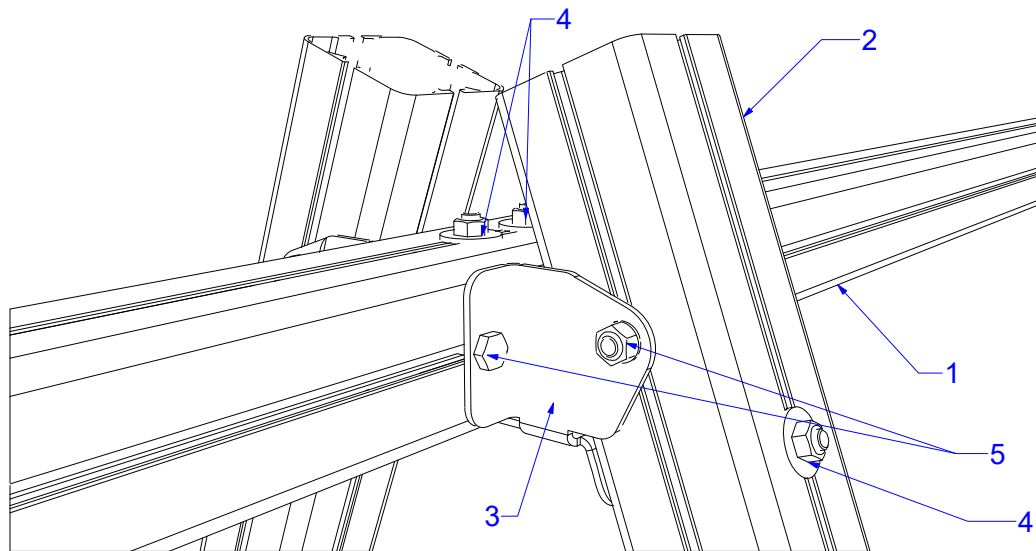

		pcs.
6	St. STEEL -Side Connector	2
5	St. STEEL -Middle Connector	1
4	SAPA - RAM 5100mm	1
3	SAPA - NP 3250mm	4
2	SAPA - NL 3250mm	4
1	SAPA - NS 2900mm	2

View Instalation Manual		 A207 Quatro Swing
Design FUN TIME s.r.o.	Date 18/11/2018	
Made by FUN TIME s.r.o.		Serie ALUPLAY

Installation - Quatro swing

ALUPLAY

middle connector of the structure

		pcs.
5	M10x110+base+nut	4
4	M10x110+base+big base+nut	4
3	St. STEEL -Middle Connector	3
2	SAPA - NS 2900mm	2
1	SAPA - RAM 5100mm	1

View Instalation Manual-Detail		 Title A207 Quatro Swing
Design FUN TIME s.r.o.	Date 18/11/2018	
Made by FUN TIME s.r.o.		Serie ALUPLAY