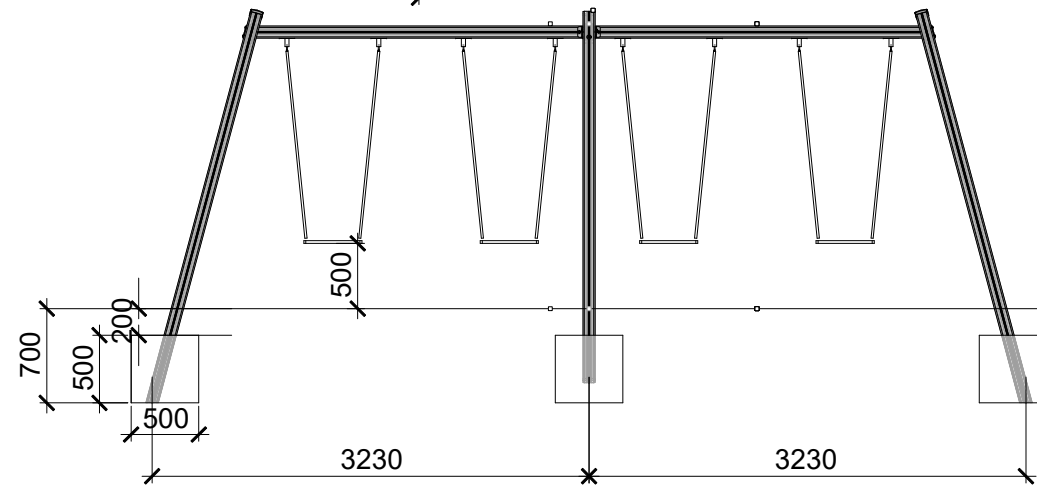

		pcs.
6	St. STEEL -Side Connector	2
5	St. STEEL -Middle Connector	1
4	SAPA - RAM 5100mm	1
3	SAPA - NP 3250mm	4
2	SAPA - NL 3250mm	4
1	SAPA - NS 2900mm	2

View Instalation Manual		 A207 Quatro Swing
Design FUN TIME s.r.o.	Date 18/11/2018	
Made by FUN TIME s.r.o.		Serie ALUPLAY

Installation - Quatro swing

ALUPLAY

middle connector of the structure

		pcs.
5	M10x110+base+nut	4
4	M10x110+base+big base+nut	4
3	St. STEEL -Middle Connector	3
2	SAPA - NS 2900mm	2
1	SAPA - RAM 5100mm	1

View Instalation Manual-Detail		 Title A207 Quatro Swing
Design FUN TIME s.r.o.	Date 18/11/2018	
Made by FUN TIME s.r.o.		Serie ALUPLAY